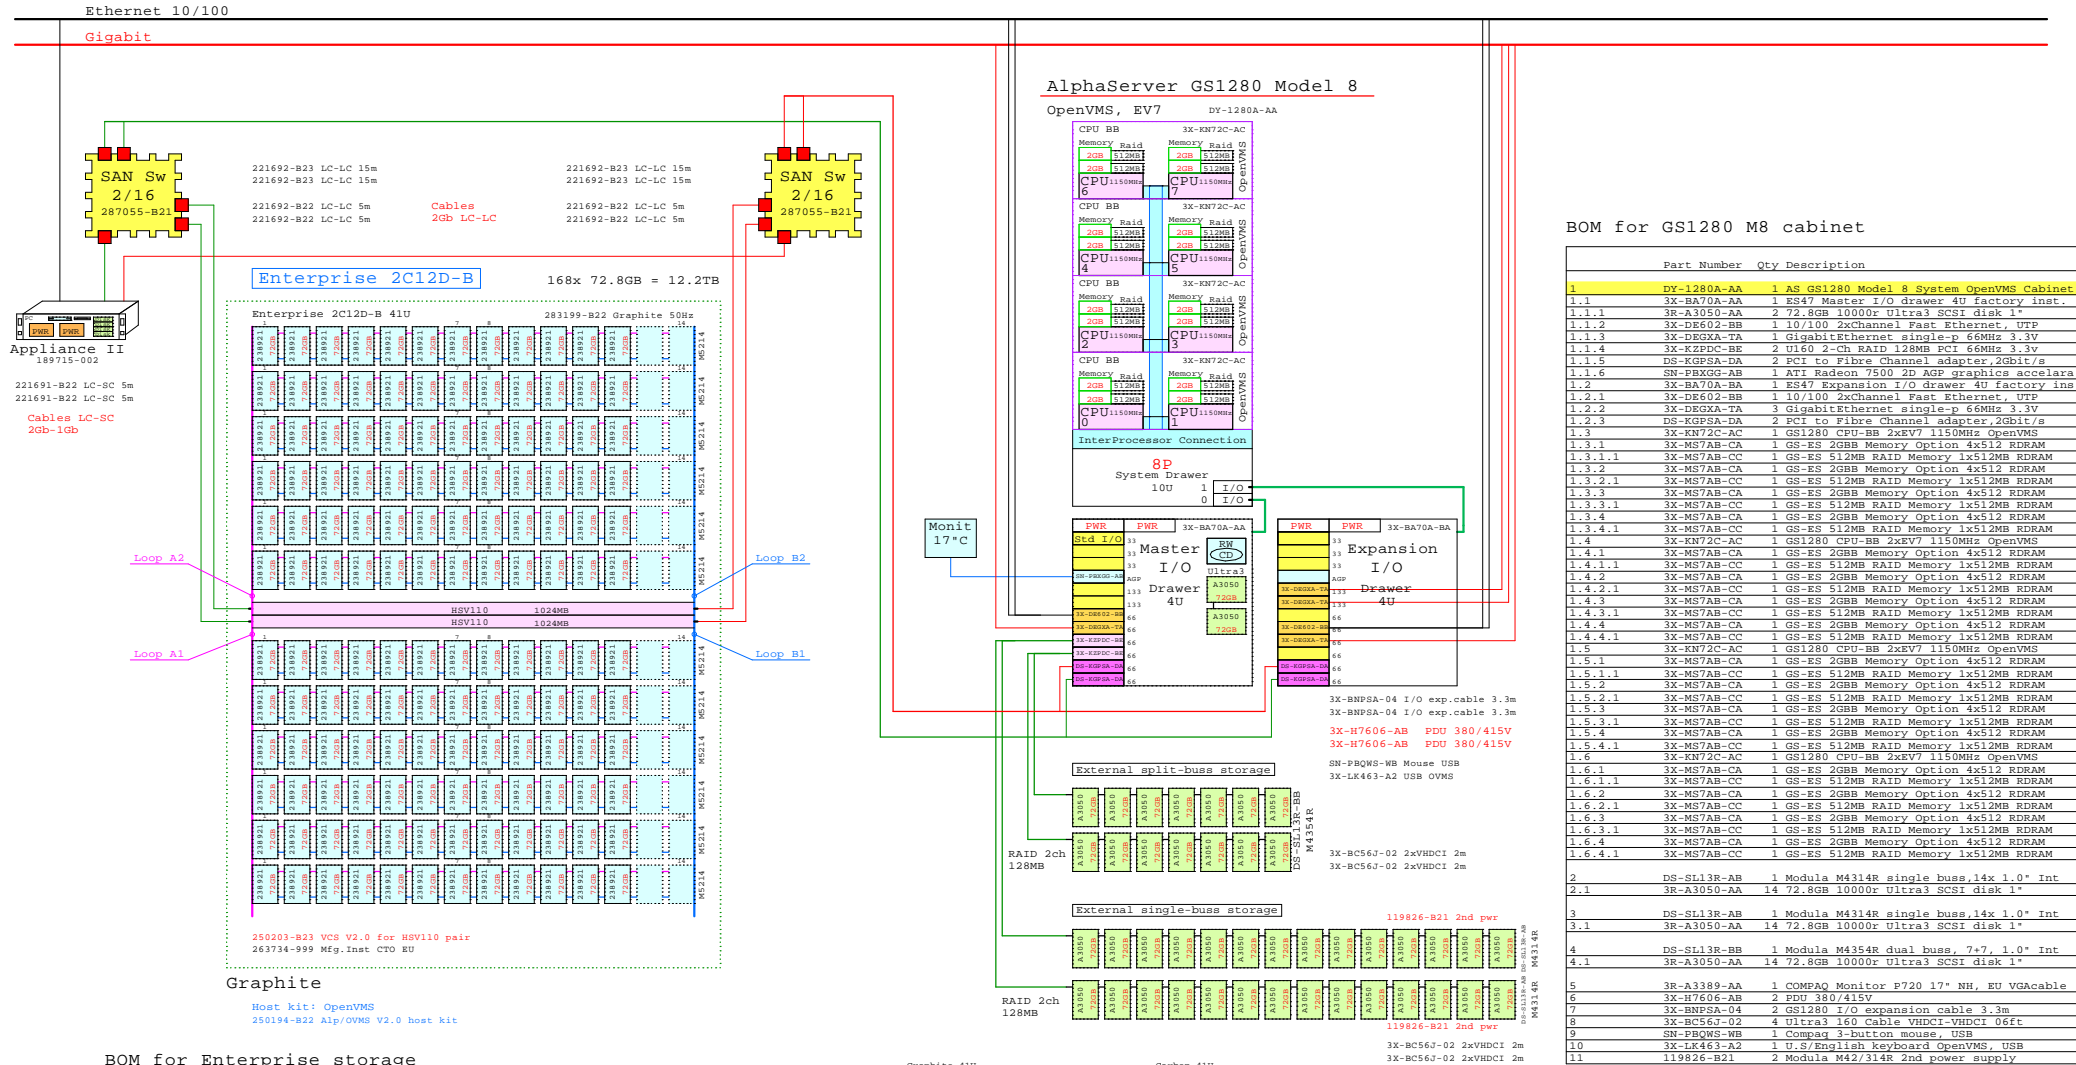

AlphaServer GS1280 M8 OpenVMS System

BOM for Enterprise storage

Part Number	Qty	Description
1	283199-B22	1 Enterprise 2C12D-B FC 50HZ 41U Graphite
1.1	238921-B21	144 72GB 10K dual-port FC 2GB/s disk 1"
1.2	250203-B23	1 SAN VCS SW DUAL HSV110 V2.0 PKG License
1.3	263734-999	1 Enterprise CTO Factory inst. opt. EU
2	287055-B21	1 SAN Switch 2/16 Ports 16, 2Gb/s d.power
2.1	221470-B21	5 Opt.Short Wave Tranceiver 2Gb/s SFP-SW
3	287055-B21	1 SAN Switch 2/16 Ports 16, 2Gb/s d.power
3.1	221470-B21	5 Opt.Short Wave Tranceiver 2Gb/s SFP-SW
4	189715-002	1 SANworks Mgt. Appliance II and license
5	250194-B22	1 SAN Enterp. SOL V2.0 OpenVMS Alpha host
6	221692-B23	4 FC ShortWave 15m cable LC-LC 2Gb-2Gb
7	221692-B22	4 FC ShortWave 5m cable LC-LC 2Gb-2Gb
8	221691-B22	2 FC ShortWave 5m cable LC-SC 1Gb-2Gb