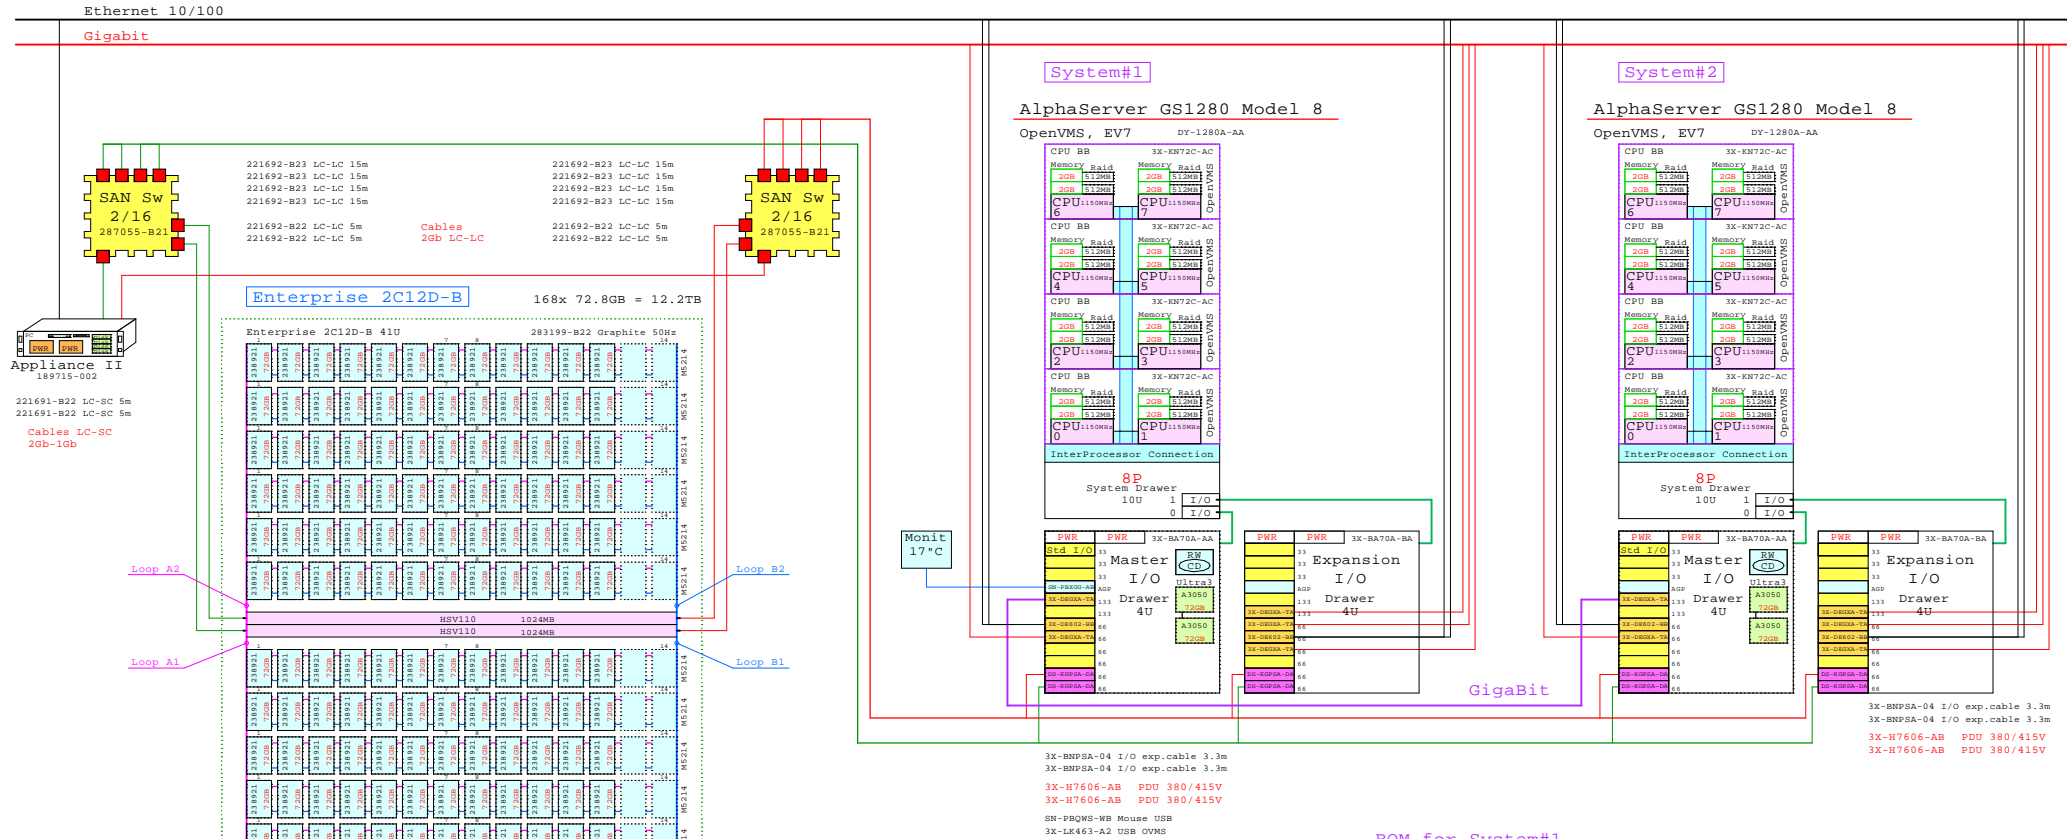

## BOM for System#1

Part Number	Qty	Description
3R-A3050-AA	2	72.8GB 10000r Ultra3 SCSI disk 1"
3R-A3389-AA	1	COMPAQ Monitor P720 17" NH, EU VGAcable
3X-BA70A-AA	1	ES47 Master I/O drawer 4U factory inst.
3X-BA70A-BA	1	ES47 Expansion I/O drawer 4U factory ins
3X-BNPSA-04	2	GS1280 I/O expansion cable 3.3m
3X-DEG62-BB	2	10/100 2xChannel Fast Ethernet, UTP
3X-DEGXA-TA	5	GigabitEthernet single-p 66MHz 3.3V
3X-H7606-AB	2	PDU 380/415V
3X-KN72C-AC	4	GS1280 CPU-BB 2xeV7 1150MHz OpenVMS
3X-LK463-A2	1	U.S./English keyboard OpenVMS, USB
3X-MS7AB-CA	16	GS-ES 2GBB Memory Option 4x512 RDRAM
3X-MS7AB-CC	16	GS-ES 512MB RAID Memory 1x512MB RDRAM
DS-KGPSA-DA	4	PCI to Fibre Channel adapter,2Gbit/s
DY-1280A-AA	1	AS GS1280 Model 8 System OpenVMS Cabinet
SN-PBQWS-WB	1	Compaq 3-button mouse, USB
SN-PBXGG-AB	1	ATI Radeon 7500 2D AGP graphics accelara

## BOM for Enterprise storage

Part Number	Qty	Description
1	283199-B22	1 Enterprise 2C12D-B FC 50HZ 41U Graphite
1.1	238921-B21	144 72GB 10k dual-port FC 2GB/s disk 1"
1.2	250203-B23	1 SAN VCS SW DUAL HSV110 V2.0 PKG License
1.3	263734-999	1 Enterprise CTO Factory inst. opt. EU
2	287055-B21	1 SAN Switch 2/16 Ports 16, 2Gb/s d.power
2.1	221470-B21	7 Opt.Short Wave Tranceiver 2Gb/s SFP-SW
3	287055-B21	1 SAN Switch 2/16 Ports 16, 2Gb/s d.power
3.1	221470-B21	7 Opt.Short Wave Tranceiver 2Gb/s SFP-SW
4	189715-002	1 SANworks Mgt. Appliance II and license
5	250193-B22	1 SAN Enterp. SOL V2.0 Tru64 UNIX Alpha ho
6	221692-B23	8 FC ShortWave 15m cable LC-LC 2Gb-2Gb
7	221692-B22	4 FC ShortWave 5m cable LC-LC 2Gb-2Gb
8	221691-B22	2 FC ShortWave 5m cable LC-SC 1Gb-2Gb