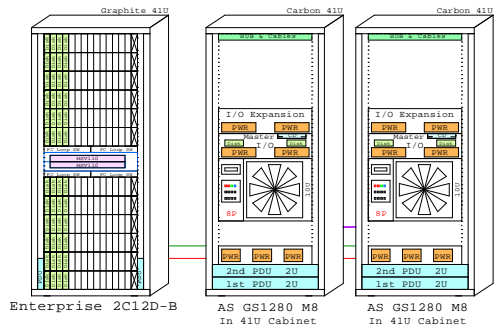

www.Compaq.com/golden-eggs

Since:Nov-2002

15-Nov-2002 GTAVGS1280M8B
Matti.Patari@HP.com

AlphaServer GS1280 M8 Cluster
GOLDEN EGGS Visuals, Helsinki

GS1280 M8 OVMS