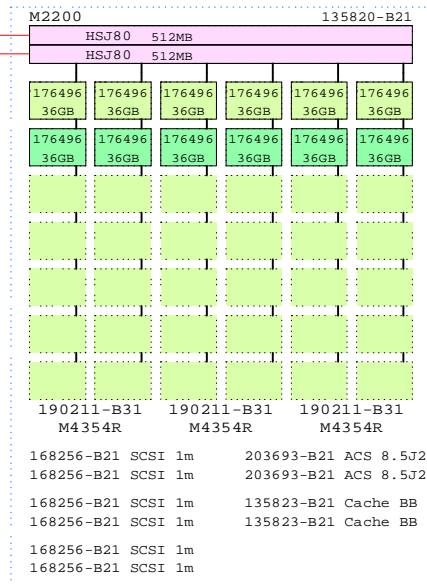

# Enterprise Modular Array EMA12000 CI

1.6" drives

1.0" drives

Ethernet

EMA12000 S10

203694-B21 OpenVMS

BOM-line

1.6" drives

1.0" drives

EMA12000

60x 72.8GB = 4368GB

Shelves: M2200+ 3xM4354R