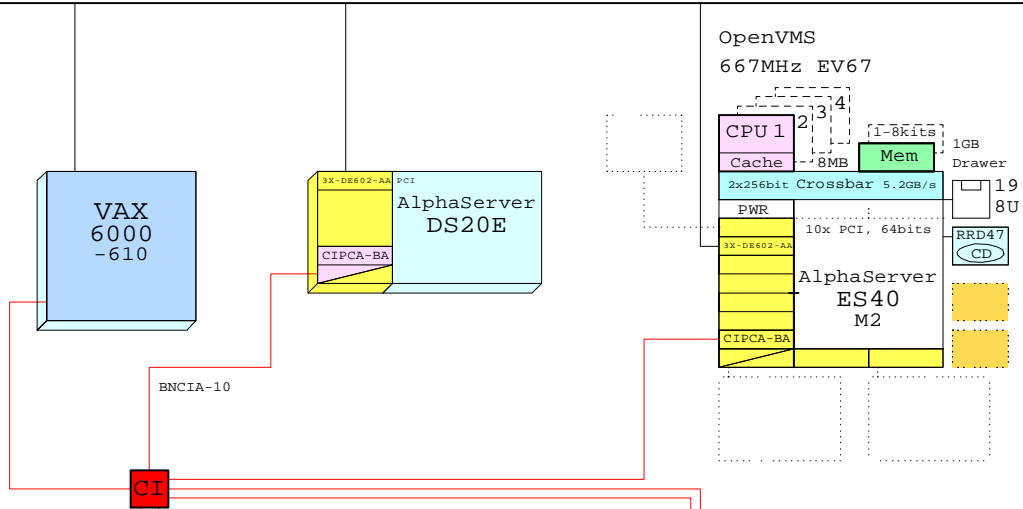

# Enterprise Modular Array EMA12000 CI

1.6" drives

1.0" drives

Ethernet

EMA12000 S10

203694-B21 OpenVMS

BOM-line

1.6" drives

1.0" drives

EMA12000

60x 72.8GB = 4368GB

Shelves: M2200+ 3xM4354R