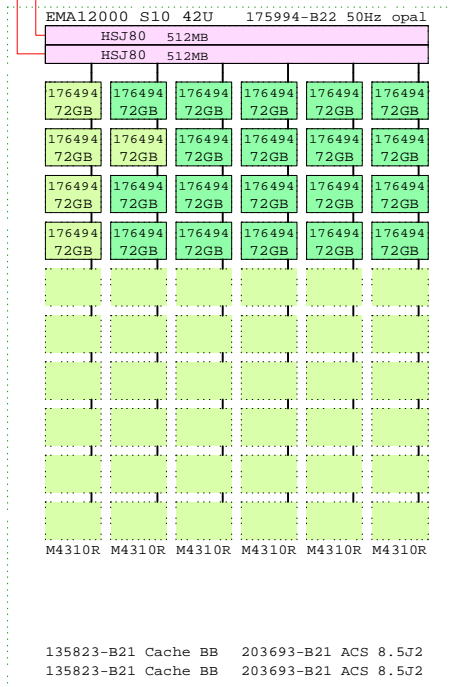

# Enterprise Modular Array EMA12000 CI

1.6" drives

1.0" drives

Ethernet

EMA12000 S10

203694-B21 OpenVMS

BOM-line

1.6" drives

1.0" drives

EMA12000

60x 72.8GB = 4368GB

Shelves: M2200+ 3xM4354R