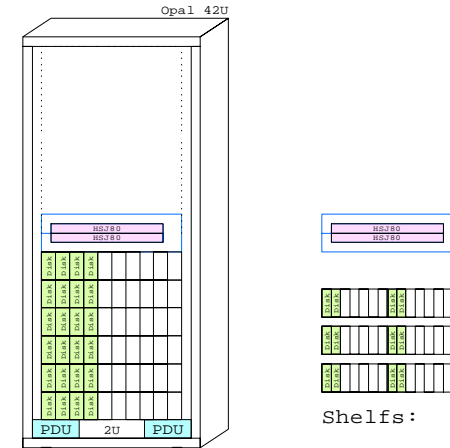

# Enterprise Modular Array EMA12000 CI

1.6" drives

1.0" drives

Ethernet

EMA12000 S10

203694-B21 OpenVMS

BOM-line

1.6" drives

1.0" drives

EMA12000

60x 72.8GB = 4368GB

Shelves: M2200+ 3xM4354R