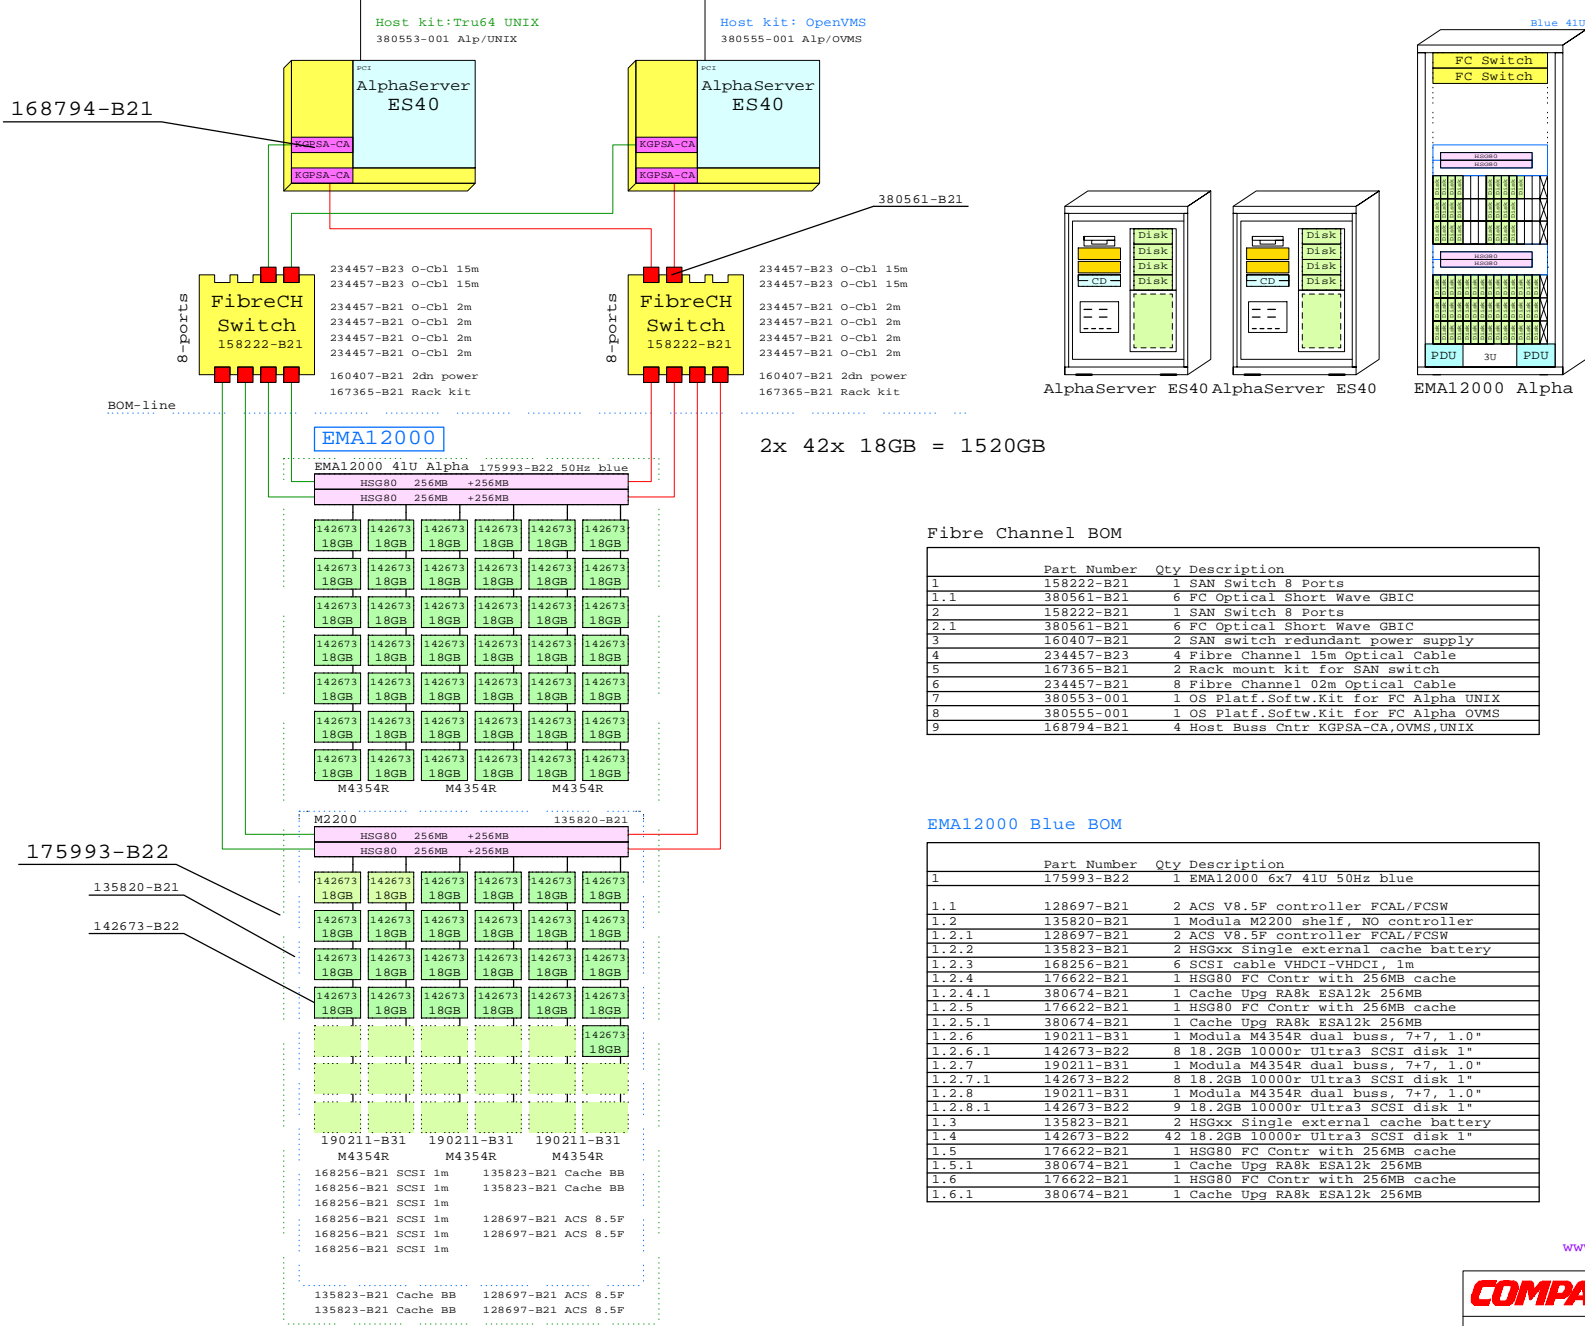

# Enterprise Modular Array EMA12000 Blue

Ethernet

2x 42x 18GB = 1520GB

### Fibre Channel BOM

Part Number	Qty	Description
1	15822-B21	1 SAN Switch 8 Ports
1.1	380561-B21	6 FC Optical Short Wave GBIC
2	15822-B21	1 SAN Switch 8 Ports
2.1	380561-B21	6 FC Optical Short Wave GBIC
3	160407-B21	2 SAN switch redundant power supply
4	234457-B23	4 Fibre Channel 15m Optical Cable
5	167365-B21	2 Rack mount kit for SAN switch
6	234457-B21	8 Fibre Channel 02m Optical Cable
7	380553-001	1 OS Platf.Softw.Kit for FC Alpha UNIX
8	380555-001	1 OS Platf.Softw.Kit for FC Alpha OVMS
9	168794-B21	4 Host Buss Cntr KGPSA-CA,OVMS,UNIX

### EMA12000 Blue BOM

Part Number	Qty	Description
1	175993-B22	1 EMA12000 6x7 41U 50Hz blue
1.1	128697-B21	2 ACS V8.5F controller FCAL/FCSW
1.2	135820-B21	1 Modula M2200 shelf, NO controller
1.2.1	128697-B21	2 ACS V8.5F controller FCAL/FCSW
1.2.2	135823-B21	2 HSGxx Single external cache battery
1.2.3	168256-B21	6 SCSI cable VHDCI-VHDCI, 1m
1.2.4	176622-B21	1 HSG80 FC Contr with 256MB cache
1.2.4.1	380674-B21	1 Cache Upg RA8K ESA12k 256MB
1.2.5	176622-B21	1 HSG80 FC Contr with 256MB cache
1.2.5.1	380674-B21	1 Cache Upg RA8K ESA12k 256MB
1.2.6	190211-B31	1 Modula M4354R dual buss, 7+7, 1.0"
1.2.6.1	142673-B22	8 18.2GB 10000r Ultra3 SCSI disk 1"
1.2.7	190211-B31	1 Modula M4354R dual buss, 7+7, 1.0"
1.2.7.1	142673-B22	8 18.2GB 10000r Ultra3 SCSI disk 1"
1.2.8	190211-B31	1 Modula M4354R dual buss, 7+7, 1.0"
1.2.8.1	142673-B22	9 18.2GB 10000r Ultra3 SCSI disk 1"
1.3	135823-B21	2 HSGxx Single external cache battery
1.4	142673-B22	42 18.2GB 10000r Ultra3 SCSI disk 1"
1.5	176622-B21	1 HSG80 FC Contr with 256MB cache
1.5.1	380674-B21	1 Cache Upg RA8K ESA12k 256MB
1.6	176622-B21	1 HSG80 FC Contr with 256MB cache
1.6.1	380674-B21	1 Cache Upg RA8K ESA12k 256MB