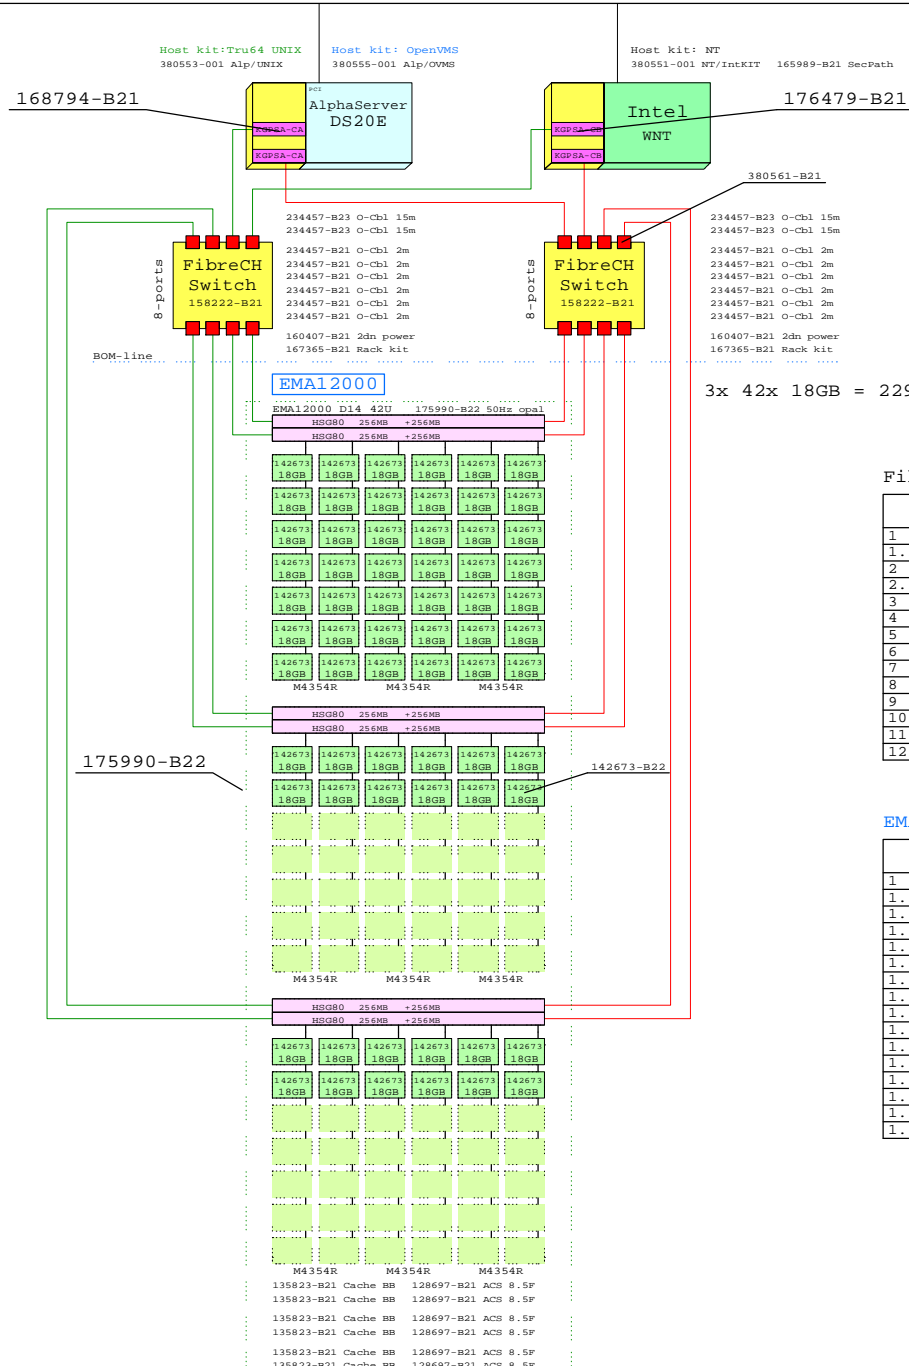

Enterprise Modular Array EMA12000 D14

Ethernet

3x 42x 18GB = 2290GB

Fibre Channel BOM

Part Number	Qty	Description
158222-B21	1	SAN Switch 8 Ports
1.1	380561-B21	8 FC Optical Short Wave GBIC
2	158222-B21	1 SAN Switch 8 Ports
2.1	380561-B21	8 FC Optical Short Wave GBIC
3	160407-B21	2 SAN switch redundant power supply
4	234457-B23	4 Fibre Channel 15m Optical Cable
5	380551-001	1 OS Platf.Softw.Kit for FC NT/Intel
6	167365-B21	2 Rack mount kit for SAN switch
7	234457-B21	12 Fibre Channel 02m Optical Cable
8	380553-001	1 OS Platf.Softw.Kit for FC Alpha UNIX
9	380555-001	1 OS Platf.Softw.Kit for FC Alpha OVMS
10	165989-B21	1 Secure Path V3.1 for WNT
11	168794-B21	2 Host Buss Cntr KGPSA-CA,OVMS,UNIX
12	176479-B21	2 Host Buss Cntr KGPSA-CB,NT only

EMA12000 D14 BOM

Part Number	Qty	Description
1	175990-B22	1 EMA12000 D14 42U 50Hz opal
1.1	128697-B21	6 ACS V8.5F controller FCAL/FCSW
1.2	135823-B21	6 HSGxx Single external cache battery
1.3	142673-B22	66 18.2GB 10000r Ultra3 SCSI disk 1"
1.4	176622-B21	1 HSG80 FC Contr with 256MB cache
1.4.1	380674-B21	1 Cache Upg RA8k ESA12k 256MB
1.5	176622-B21	1 HSG80 FC Contr with 256MB cache
1.5.1	380674-B21	1 Cache Upg RA8k ESA12k 256MB
1.6	176622-B21	1 HSG80 FC Contr with 256MB cache
1.6.1	380674-B21	1 Cache Upg RA8k ESA12k 256MB
1.7	176622-B21	1 HSG80 FC Contr with 256MB cache
1.7.1	380674-B21	1 Cache Upg RA8k ESA12k 256MB
1.8	176622-B21	1 HSG80 FC Contr with 256MB cache
1.8.1	380674-B21	1 Cache Upg RA8k ESA12k 256MB
1.9	176622-B21	1 HSG80 FC Contr with 256MB cache
1.9.1	380674-B21	1 Cache Upg RA8k ESA12k 256MB