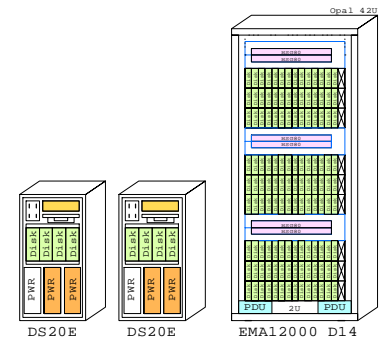

Enterprise Modular Array EMA12000 D14

Ethernet

3x 42x 18GB = 2290GB

Fibre Channel BOM

Part Number	Qty	Description
158222-B21	1	SAN Switch 8 Ports
1.1	380561-B21	8 FC Optical Short Wave GBIC
2	158222-B21	1 SAN Switch 8 Ports
2.1	380561-B21	8 FC Optical Short Wave GBIC
3	160407-B21	2 SAN switch redundant power supply
4	234457-B23	4 Fibre Channel 15m Optical Cable
5	380551-001	1 OS Platf.Softw.Kit for FC NT/Intel
6	167365-B21	2 Rack mount kit for SAN switch
7	234457-B21	12 Fibre Channel 02m Optical Cable
8	380553-001	1 OS Platf.Softw.Kit for FC Alpha UNIX
9	380555-001	1 OS Platf.Softw.Kit for FC Alpha OVMS
10	165989-B21	1 Secure Path V3.1 for WNT
11	168794-B21	2 Host Buss Cntr KGPSA-CA,OVMS,UNIX
12	176479-B21	2 Host Buss Cntr KGPSA-CB,NT only

EMA12000 D14 BOM

Part Number	Qty	Description
1	175990-B22	1 EMA12000 D14 42U 50Hz opal
1.1	128697-B21	6 ACS V8.5F controller FCAL/FCSW
1.2	135823-B21	6 HSGxx Single external cache battery
1.3	142673-B22	66 18.2GB 10000r Ultra3 SCSI disk 1"
1.4	176622-B21	1 HSG80 FC Contr with 256MB cache
1.4.1	380674-B21	1 Cache Upg RA8k ESA12k 256MB
1.5	176622-B21	1 HSG80 FC Contr with 256MB cache
1.5.1	380674-B21	1 Cache Upg RA8k ESA12k 256MB
1.6	176622-B21	1 HSG80 FC Contr with 256MB cache
1.6.1	380674-B21	1 Cache Upg RA8k ESA12k 256MB
1.7	176622-B21	1 HSG80 FC Contr with 256MB cache
1.7.1	380674-B21	1 Cache Upg RA8k ESA12k 256MB
1.8	176622-B21	1 HSG80 FC Contr with 256MB cache
1.8.1	380674-B21	1 Cache Upg RA8k ESA12k 256MB
1.9	176622-B21	1 HSG80 FC Contr with 256MB cache
1.9.1	380674-B21	1 Cache Upg RA8k ESA12k 256MB