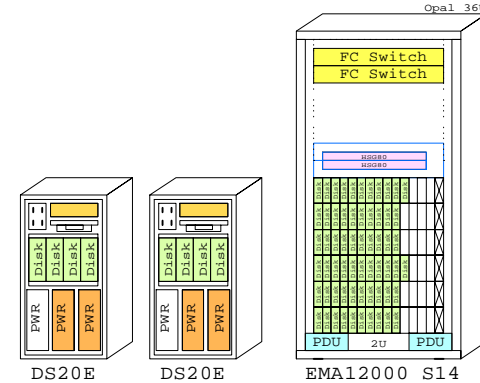

BOM-line

EMA12000

72x 18GB = 1310GB

EMA12000 S14 36U 175991-B22 50Hz opal

HSG80 256MB +256MB  
HSG80 256MB +256MB

175991-B22

M4314R M4314R M4314R M4314R M4314R M4314R

135823-B21 Cache BB 128697-B21 ACS 8.5F  
135823-B21 Cache BB 128697-B21 ACS 8.5F

### Fibre Channel BOM

	Part Number	Qty	Description
	158222-B21	1	SAN Switch 8 Ports
1	380561-B21	4	FC Optical Short Wave GBIC
2	158222-B21	1	SAN Switch 8 Ports
2.1	380561-B21	4	FC Optical Short Wave GBIC
3	160407-B21	2	SAN switch redundant power supply
4	234457-B23	4	Fibre Channel 15m Optical Cable
5	380551-001	1	OS Platf.Softw.Kit for FC NT/Intel
6	167365-B21	2	Rack mount kit for SAN switch
7	234457-B21	4	Fibre Channel 02m Optical Cable
8	380553-001	1	OS Platf.Softw.Kit for FC Alpha UNIX
9	380555-001	1	OS Platf.Softw.Kit for FC Alpha OVMS
10	165989-B21	1	Secure Path V3.1 for WNT
11	168794-B21	2	Host Buss Cntr KGPSA-CA,OVMS,UNIX
12	176479-B21	2	Host Buss Cntr KGPSA-CB,NT only

### EMA12000 S14 BOM

	Part Number	Qty	Description
1	175991-B22	1	EMA12000 S14 36U 50Hz opal
1.1	128697-B21	2	ACS V8.5F controller FCAL/FCSW
1.2	135823-B21	2	HSGxx Single external cache battery
1.3	142673-B22	62	18.2GB 10000r Ultra3 SCSI disk
1.4	176622-B21	1	HSG80 FC Contr with 256MB cache
1.4.1	380674-B21	1	Cache Upg RA8k ESA12k 256MB
1.5	176622-B21	1	HSG80 FC Contr with 256MB cache
1.5.1	380674-B21	1	Cache Upg RA8k ESA12k 256MB