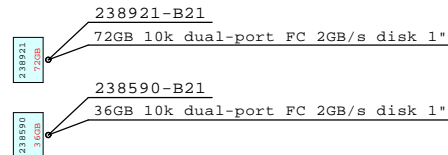

238921-B21
72GB 10k dual-port FC 2GB/s disk 1"

238590-B21
36GB 10k dual-port FC 2GB/s disk 1"

Fibre Channel BOM

Part Number	Qty	Description
158223-B21	1	SAN Switch 16 Ports
1.1	4	FC Optical Short Wave GBIC 500
2	1	SAN Switch 16 Ports
2.1	4	FC Optical Short Wave GBIC 500
3	2	SAN switch redundant power supply
4	2	Rack mount kit for SAN switch
5	2	Fibre Channel 15m Optical Cable
6	2	Host Buss Cntr KGPSA-CA,OVMS,UNIX
7	2	Host Buss Cntrl KGPSA-CB,NT only

Bom of Enterprise 2C12D

Part Number	Qty	Description
234346-B22	1	Enterprise 2C12D FC 50HZ 42U opal
1.1	1	Secure Path V3.1a for WNT/W2k 1-license
1.2	144	72GB 10k dual-port FC 2GB/s disk 1"
1.3	1	SAN VCS SW DUAL HSV110 V1.0 PKG License
1.4	1	SNP VCS V1.0 for up 12.3TB, Snapshot
1.5	1	Enterprise Factory inst. of opt. CTO EU
2	1	189715-001
3	1	250193-B21
4	1	250194-B21
5	1	250195-B21
6	4	221691-B22

www.Compaq.com/golden-eggs

Since: Sep 2001

COMPAQ 21-Feb-2002 GTENT2C12D
Matt.I.Patari@compaq.com

Enterprise Virtual Array 2C12D
GOLDEN EGGS Visuals, Helsinki