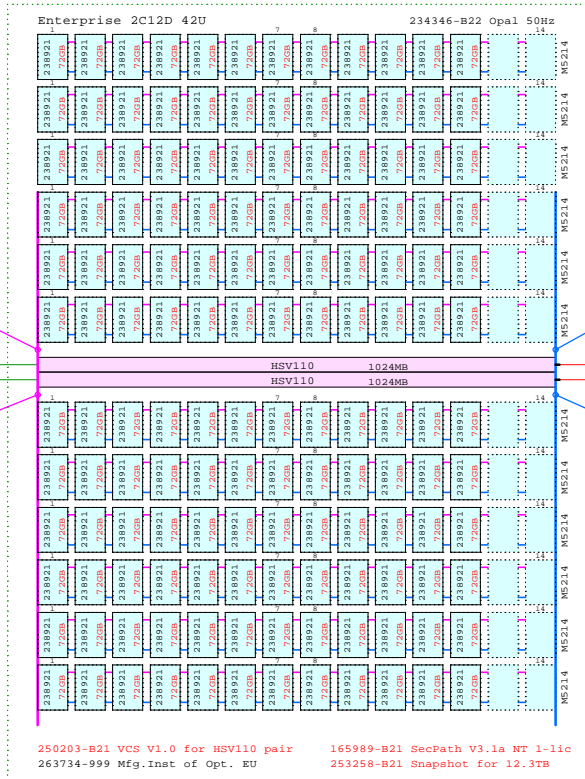

Optional Hard Work:

258158-888 Mfg.Inst of Opt. US
263734-999 Mfg.Inst of Opt. EU

234457-B23 FC-cable 15m
234457-B23 FC-cable 15m
160407-B21 2dn power for SANsw
167365-B21 Rack kit for SANsw

Enterprise 2C12D 168x 72.8GB = 12.2TB

Loop A2
Loop A1

Loop B2
Loop B1

250203-B21 VCS V1.0 for HSV110 pair
263734-999 Mfg.Inst of Opt. EU

165989-B21 SecPath V3.1a NT 1-lic
253258-B21 Snapshot for 12.3TB