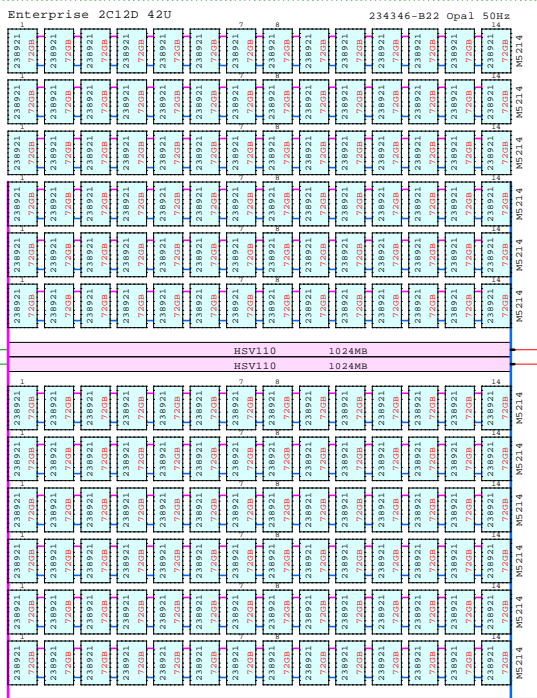

165989-B21 SecPath V3.1a NT 1-lic
165982-B21 SecPath V3.1a NT 5-lic
165983-B21 SecPath V3.1a NT 10-lic
165984-B21 SecPath V3.1a NT 25-lic
165985-B21 SecPath V3.1a NT 50-lic

Optional Snapshot Software:

- 253255-B21 Snapshot for 1.6TB
- 253256-B21 Snapshot for 3.1TB
- 253257-B21 Snapshot for 6.2TB
- 253258-B21 Snapshot for 12.3TB
- 274522-B21 Snapshot for 17.5TB
- 253259-B21 Snapshot Upg 1.6-3.1TB
- 253260-B21 Snapshot Upg 1.6-6.2TB
- 253261-B21 Snapshot Upg 1.6-12.3TB
- 253262-B21 Snapshot Upg 3.1-6.2TB
- 253263-B21 Snapshot Upg 3.1-12.3TB
- 253264-B21 Snapshot Upg 6.2-12.3TB
- 274523-B21 Snapshot Upg 1.6-17.5TB
- 274524-B21 Snapshot Upg 3.1-17.5TB
- 274525-B21 Snapshot Upg 6.2-17.5TB
- 274526-B21 Snapshot Upg 12.6-17.5TB

Optional Hard Work:

- 258158-888 Mfg.Inst of Opt. US
- 263734-999 Mfg.Inst of Opt. EU

234457-B23 FC-cable 15m
234457-B23 FC-cable 15m
160407-B21 2dn power for SANsw
167365-B21 Rack kit for SANsw

234457-B23 FC-cable 15m
234457-B23 FC-cable 15m
160407-B21 2dn power for SANsw
167365-B21 Rack kit for SANsw

Enterprise 2C12D 168x 72.8GB = 12.2TB

Enterprise 0C6D

234347-B22 Enterprise 0C6D FC 50HZ 42U opal

250203-B21 VCS V1.0 for HSV110 pair
263734-999 Mfg.Inst of Opt. EU

165989-B21 SecPath V3.1a NT 1-lic
253258-B21 Snapshot for 12.3TB

263734-999 Mfg.Inst of Opt. EU
274526-B21 Snapshot Upg 12.6-17.5TB

MAX 240 Disk Drives

BOM of Enterprise 0C6D

Part Number	Qty	Description
234347-B22	1	Enterprise 0C6D FC 50HZ 42U opal
238921-B21	72	72GB 10k dual-port FC 2GB/s disk 1"
263734-999	1	Enterprise Factory inst. of opt. CTO EU
274526-B21	1	SNP VCS V1.0 Upg 12.6-17.5TB, Snapshot