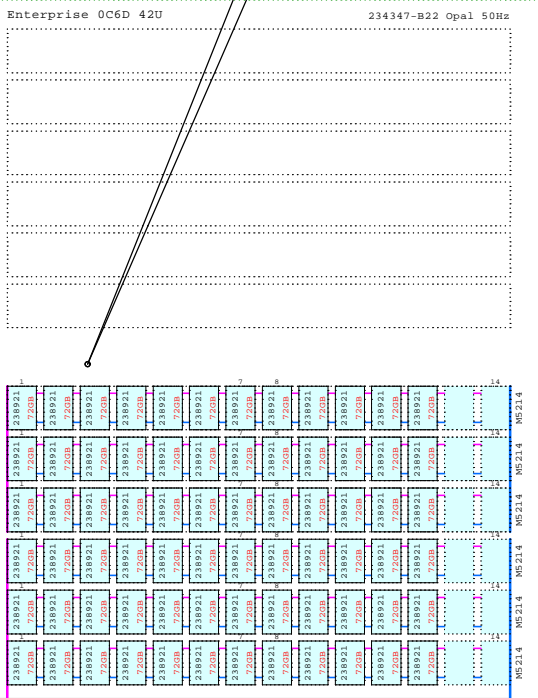

Optional Hard Work:

- 258158-888 Mfg.Inst of Opt. US
- 263734-999 Mfg.Inst of Opt. EU

234457-B23 FC-cable 15m
234457-B23 FC-cable 15m
160407-B21 2dn power for SANsw
167365-B21 Rack kit for SANsw

234457-B23 FC-cable 15m
234457-B23 FC-cable 15m
160407-B21 2dn power for SANsw
167365-B21 Rack kit for SANsw

Enterprise 2C12D 168x 72.8GB = 12.2TB

Enterprise 0C6D

234347-B22 Enterprise 0C6D FC 50HZ 42U opal

250203-B21 VCS V1.0 for HSV110 pair
263734-999 Mfg.Inst of Opt. EU

165989-B21 SecPath V3.1a NT 1-lic
253258-B21 Snapshot for 12.3TB

263734-999 Mfg.Inst of Opt. EU
274526-B21 Snapshot Upg 12.6-17.5TB

MAX 240 Disk Drives

BOM of Enterprise 0C6D

Part Number	Qty	Description
234347-B22	1	Enterprise 0C6D FC 50HZ 42U opal
238921-B21	72	72GB 10k dual-port FC 2GB/s disk 1"
263734-999	1	Enterprise Factory inst. of opt. CTO EU
274526-B21	1	SNP VCS V1.0 Upg 12.6-17.5TB, Snapshot