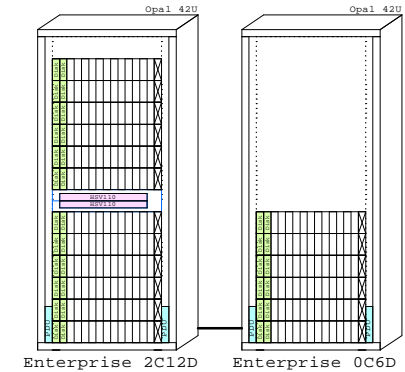

Enterprise 2C12D 168x 72.8GB = 12.2TB

Enterprise 0C6D

234347-B22 Enterprise 0C6D FC 50HZ 42U opal

250203-B21 VCS V1.0 for HSV110 pair
263734-999 Mfg.Inst of Opt. EU

165989-B21 SecPath V3.1a NT 1-lic
253258-B21 Snapshot for 12.3TB

263734-999 Mfg.Inst of Opt. EU
274526-B21 Snapshot Upg 12.6-17.5TB

MAX 240 Disk Drives

BOM of Enterprise 0C6D

Part Number	Qty	Description
234347-B22	1	Enterprise 0C6D FC 50HZ 42U opal
238921-B21	72	72GB 10k dual-port FC 2GB/s disk 1"
263734-999	1	Enterprise Factory inst. of opt. CTO EU
274526-B21	1	SNP VCS V1.0 Upg 12.6-17.5TB, Snapshot