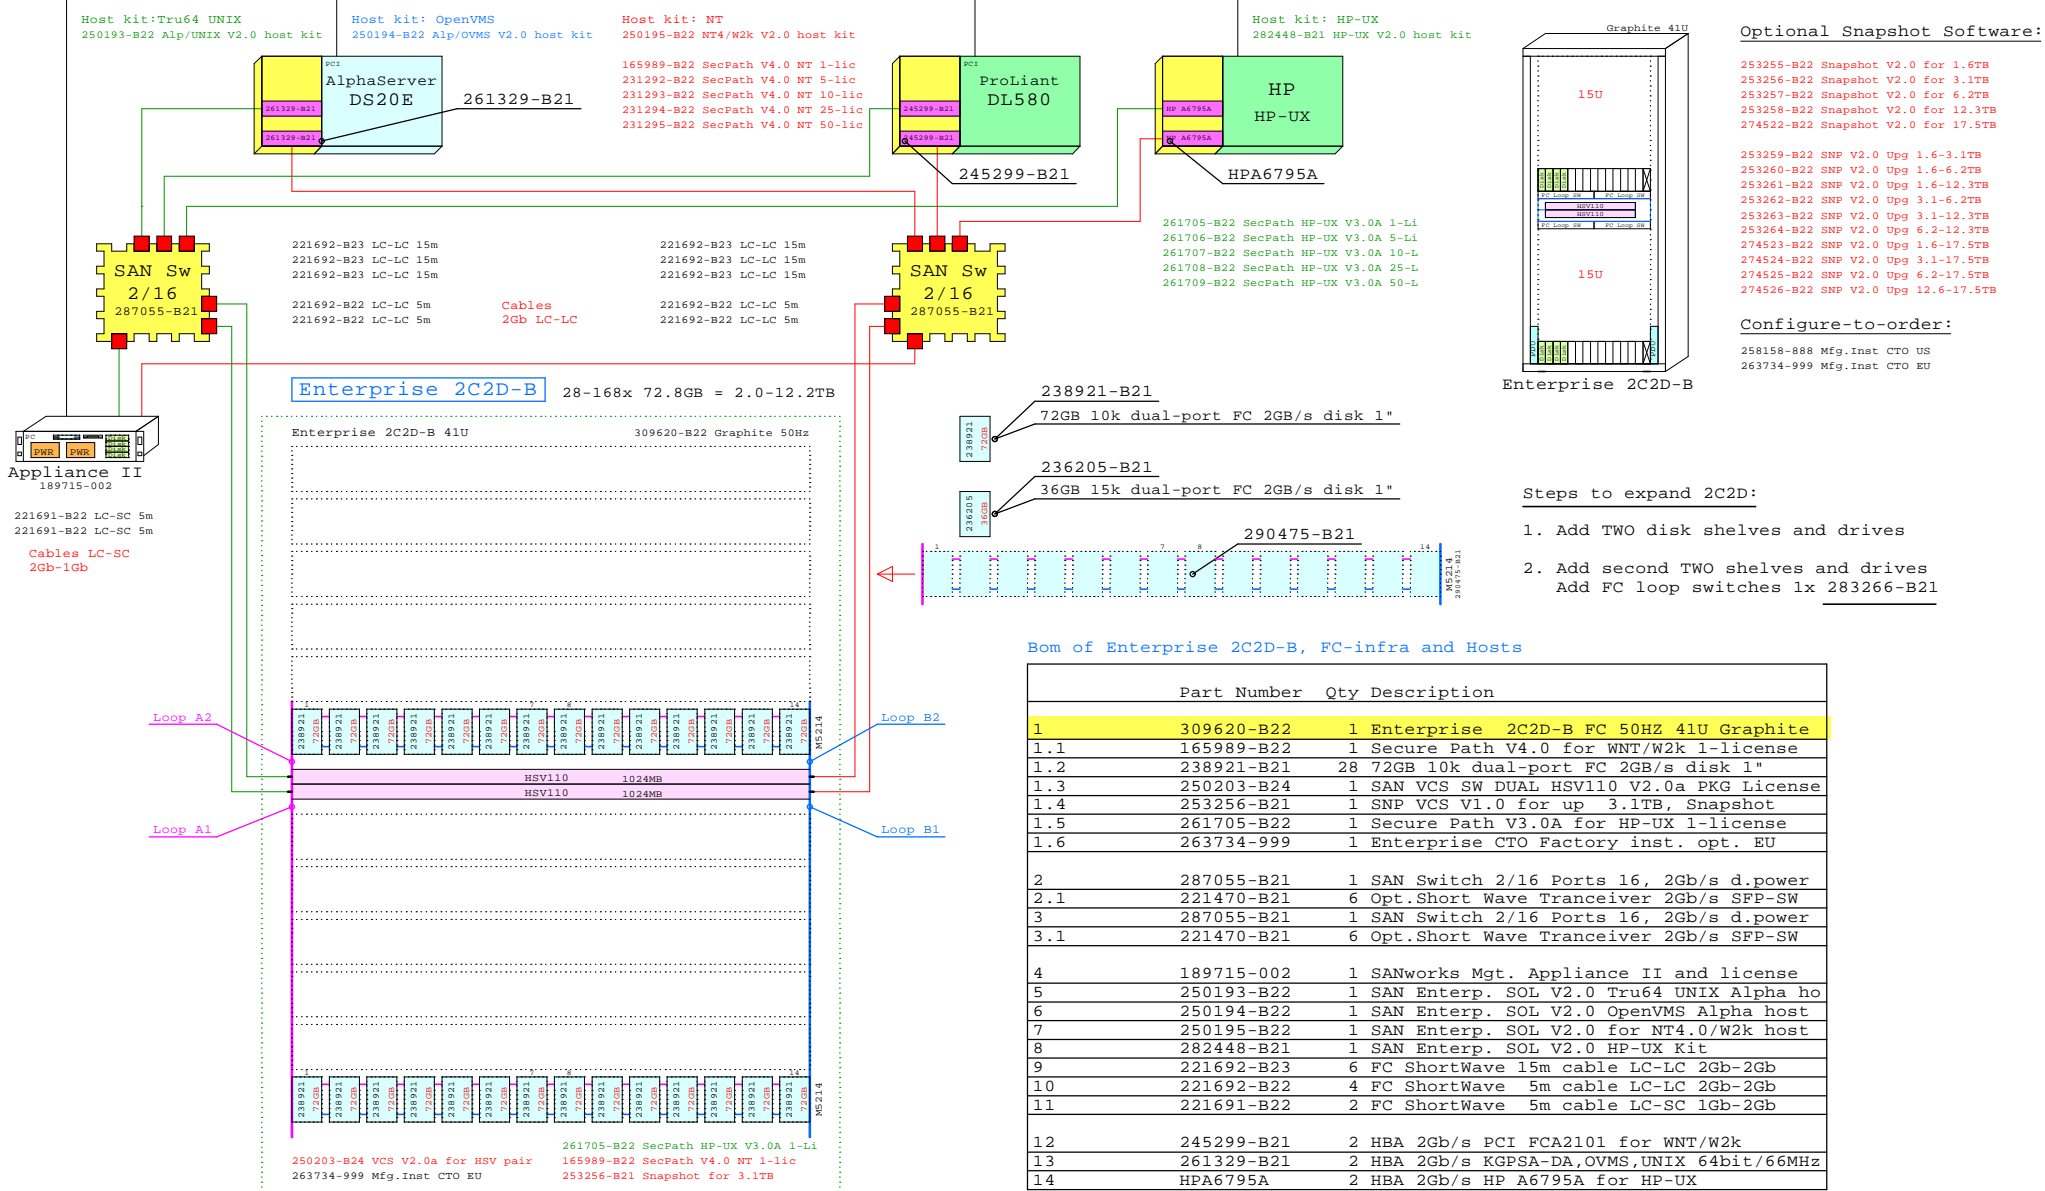

Enterprise Virtual Array 2C2D-B

Ethernet

Optional Snapshot Software:

- 253255-B22 Snapshot V2.0 for 1.6TB
- 253256-B22 Snapshot V2.0 for 3.1TB
- 253257-B22 Snapshot V2.0 for 6.2TB
- 253258-B22 Snapshot V2.0 for 12.3TB
- 274522-B22 Snapshot V2.0 for 17.5TB
- 253259-B22 SNP V2.0 Upg 1.6-3.1TB
- 253260-B22 SNP V2.0 Upg 1.6-6.2TB
- 253261-B22 SNP V2.0 Upg 1.6-12.3TB
- 253262-B22 SNP V2.0 Upg 3.1-6.2TB
- 253263-B22 SNP V2.0 Upg 3.1-12.3TB
- 253264-B22 SNP V2.0 Upg 6.2-12.3TB
- 274523-B22 SNP V2.0 Upg 1.6-17.5TB
- 274524-B22 SNP V2.0 Upg 3.1-17.5TB
- 274525-B22 SNP V2.0 Upg 6.2-17.5TB
- 274526-B22 SNP V2.0 Upg 12.6-17.5TB

Configure-to-order:

- 258158-888 Mfg.Inst CTO US
- 263734-999 Mfg.Inst CTO EU

Steps to expand 2C2D:

1. Add TWO disk shelves and drives
2. Add second TWO shelves and drives
Add FC loop switches 1x 283266-B21

Bom of Enterprise 2C2D-B, FC-infra and Hosts

Part Number	Qty	Description
1	1	Enterprise 2C2D-B FC 50HZ 41U Graphite
1.1	1	Secure Path V4.0 for WNT/W2k 1-license
1.2	28	72GB 10k dual-port FC 2GB/s disk 1"
1.3	1	SAN VCS SW DUAL HSV110 V2.0a PKG License
1.4	1	SNP VCS V1.0 for up 3.1TB, Snapshot
1.5	1	Secure Path V3.0A for HP-UX 1-license
1.6	1	Enterprise CTO Factory inst. opt. EU
2	1	SAN Switch 2/16 Ports 16, 2Gb/s d.power
2.1	6	Opt.Short Wave Tranceiver 2Gb/s SFP-SW
3	1	SAN Switch 2/16 Ports 16, 2Gb/s d.power
3.1	6	Opt.Short Wave Tranceiver 2Gb/s SFP-SW
4	1	SANworks Mgt. Appliance II and license
5	1	SAN Enterp. SOL V2.0 Tru64 UNIX Alpha ho
6	1	SAN Enterp. SOL V2.0 OpenVMS Alpha host
7	1	SAN Enterp. SOL V2.0 for NT4.0/W2k host
8	1	SAN Enterp. SOL V2.0 HP-UX Kit
9	6	FC ShortWave 15m cable LC-LC 2Gb-2Gb
10	4	FC ShortWave 5m cable LC-LC 2Gb-2Gb
11	2	FC ShortWave 5m cable LC-SC 1Gb-2Gb
12	2	HBA 2Gb/s PCI FCA2101 for WNT/W2k
13	2	HBA 2Gb/s KGPSA-DA,OVMS,UNIX 64bit/66MHz
14	2	HBA 2Gb/s HP A6795A for HP-UX