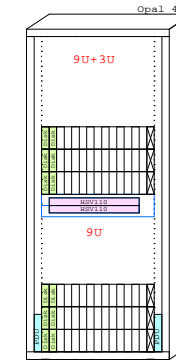

Enterprise Virtual Array 2C6D

Ethernet

Host kit: Tru64 UNIX
250193-B21 Alp/UNIX V1.0 host kit

Host kit: OpenVMS
250194-B21 Alp/OMVS V1.0 host kit

168794-B21

176479-B21

Host kit: NT
250195-B21 NT4/W2k V1.0 host kit

234457-B23 FC-cable 15m
234457-B23 FC-cable 15m

160407-B21 2dn power for SANsw
167365-B21 Rack kit for SANsw

New cables
1GB-2GB/s

234457-B23 FC-cable 15m
234457-B23 FC-cable 15m

160407-B21 2dn power for SANsw
167365-B21 Rack kit for SANsw

221691-B22 LC/SC 5m
221691-B22 LC/SC 5m

Optional Snapshot Software:

253255-B21 Snapshot for 1.6TB
253256-B21 Snapshot for 3.1TB
253257-B21 Snapshot for 6.2TB
253258-B21 Snapshot for 12.3TB
274522-B21 Snapshot for 17.5TB

253259-B21 Snapshot Upg 1.6-3.1TB
253260-B21 Snapshot Upg 1.6-6.2TB
253261-B21 Snapshot Upg 1.6-12.3TB
253262-B21 Snapshot Upg 3.1-6.2TB
253263-B21 Snapshot Upg 3.1-12.3TB
253264-B21 Snapshot Upg 6.2-12.3TB
274523-B21 Snapshot Upg 1.6-17.5TB
274524-B21 Snapshot Upg 3.1-17.5TB
274525-B21 Snapshot Upg 6.2-17.5TB
274526-B21 Snapshot Upg 12.6-17.5TB

Optional Hard Work:

258158-888 Mfg.Inst of Opt. US
263734-999 Mfg.Inst of Opt. EU

Enterprise 2C6D 84-168x 72.8GB = 6.1-12.2TB

Enterprise 2C6D 42U 234345-B22 Opal 50Hz