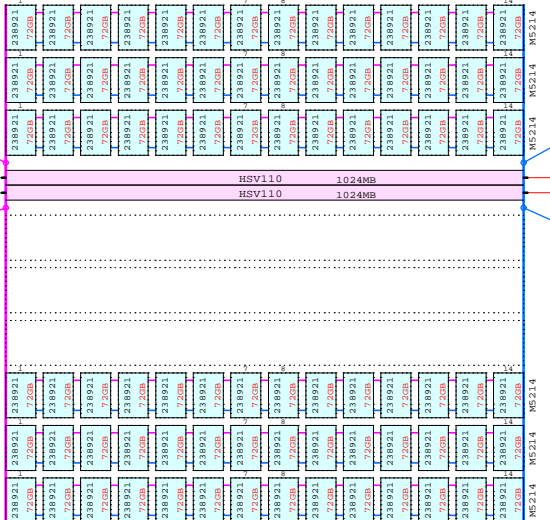

250203-B21 VCS V1.0 for HSV110 pair
263734-999 Mfg.Inst of Opt. EU

165989-B21 SecPath V3.1a NT 1-lic
253257-B21 Snapshot for 6.2TB

238921-B21
72GB 10k dual-port FC 2GB/s disk 1"

238590-B21
36GB 10k dual-port FC 2GB/s disk 1"

232113-B21

To expand 2C6D add 2, 4, or 6 disk enclosures and one patch panel.

274313-B21 Ent. FC Expansion Panel

Fibre Channel BOM

Part Number	Qty	Description
158223-B21	1	SAN Switch 16 Ports
1.1	380561-B21	4 FC Optical Short Wave GBIC 500
2	158223-B21	1 SAN Switch 16 Ports
2.1	380561-B21	4 FC Optical Short Wave GBIC 500
3	160407-B21	2 SAN switch redundant power supply
4	167365-B21	2 Rack mount kit for SAN switch
5	234457-B23	4 Fibre Channel 15m Optical Cable
6	168794-B21	2 Host Buss Cntr KGPSA-CA,OVMS,UNIX
7	176479-B21	2 Host Buss Cntrl KGPSA-CB,NT only

Bom of Enterprise 2C6D

Part Number	Qty	Description
1	234345-B22	1 Enterprise 2C6D FC 50HZ 42U opal
1.1	165989-B21	1 Secure Path V3.1a for WNT/W2k 1-license
1.2	238921-B21	84 72GB 10k dual-port FC 2GB/s disk 1"
1.3	250203-B21	1 SAN VCS SW DUAL HSV110 V1.0 PKG License
1.4	253257-B21	1 SNP VCS V1.0 for up 6.2TB, Snapshot
1.5	263734-999	1 Enterprise Factory inst. of opt. CTO EU
2	189715-001	1 SANworks Mgt. Appliance and license
3	250193-B21	1 SAN Enterp. SOL V1.0 Tru64 UNIX Alpha ho
4	250194-B21	1 SAN Enterp. SOL V1.0 OpenVMS Alpha host
5	250195-B21	1 SAN Enterp. SOL V1.0 for NT4.0/W2k host
6	221691-B22	4 FC ShortWave 5m cable LC-SC (HSV110)

www.Compaq.com/golden-eggs

Since: Sep 2001

COMPAQ 21-Feb-2002 GTENT2C6D
Matti.Patari@compaq.com

Enterprise Virtual Array 2C6D
GOLDEN EGGS Visuals, Helsinki