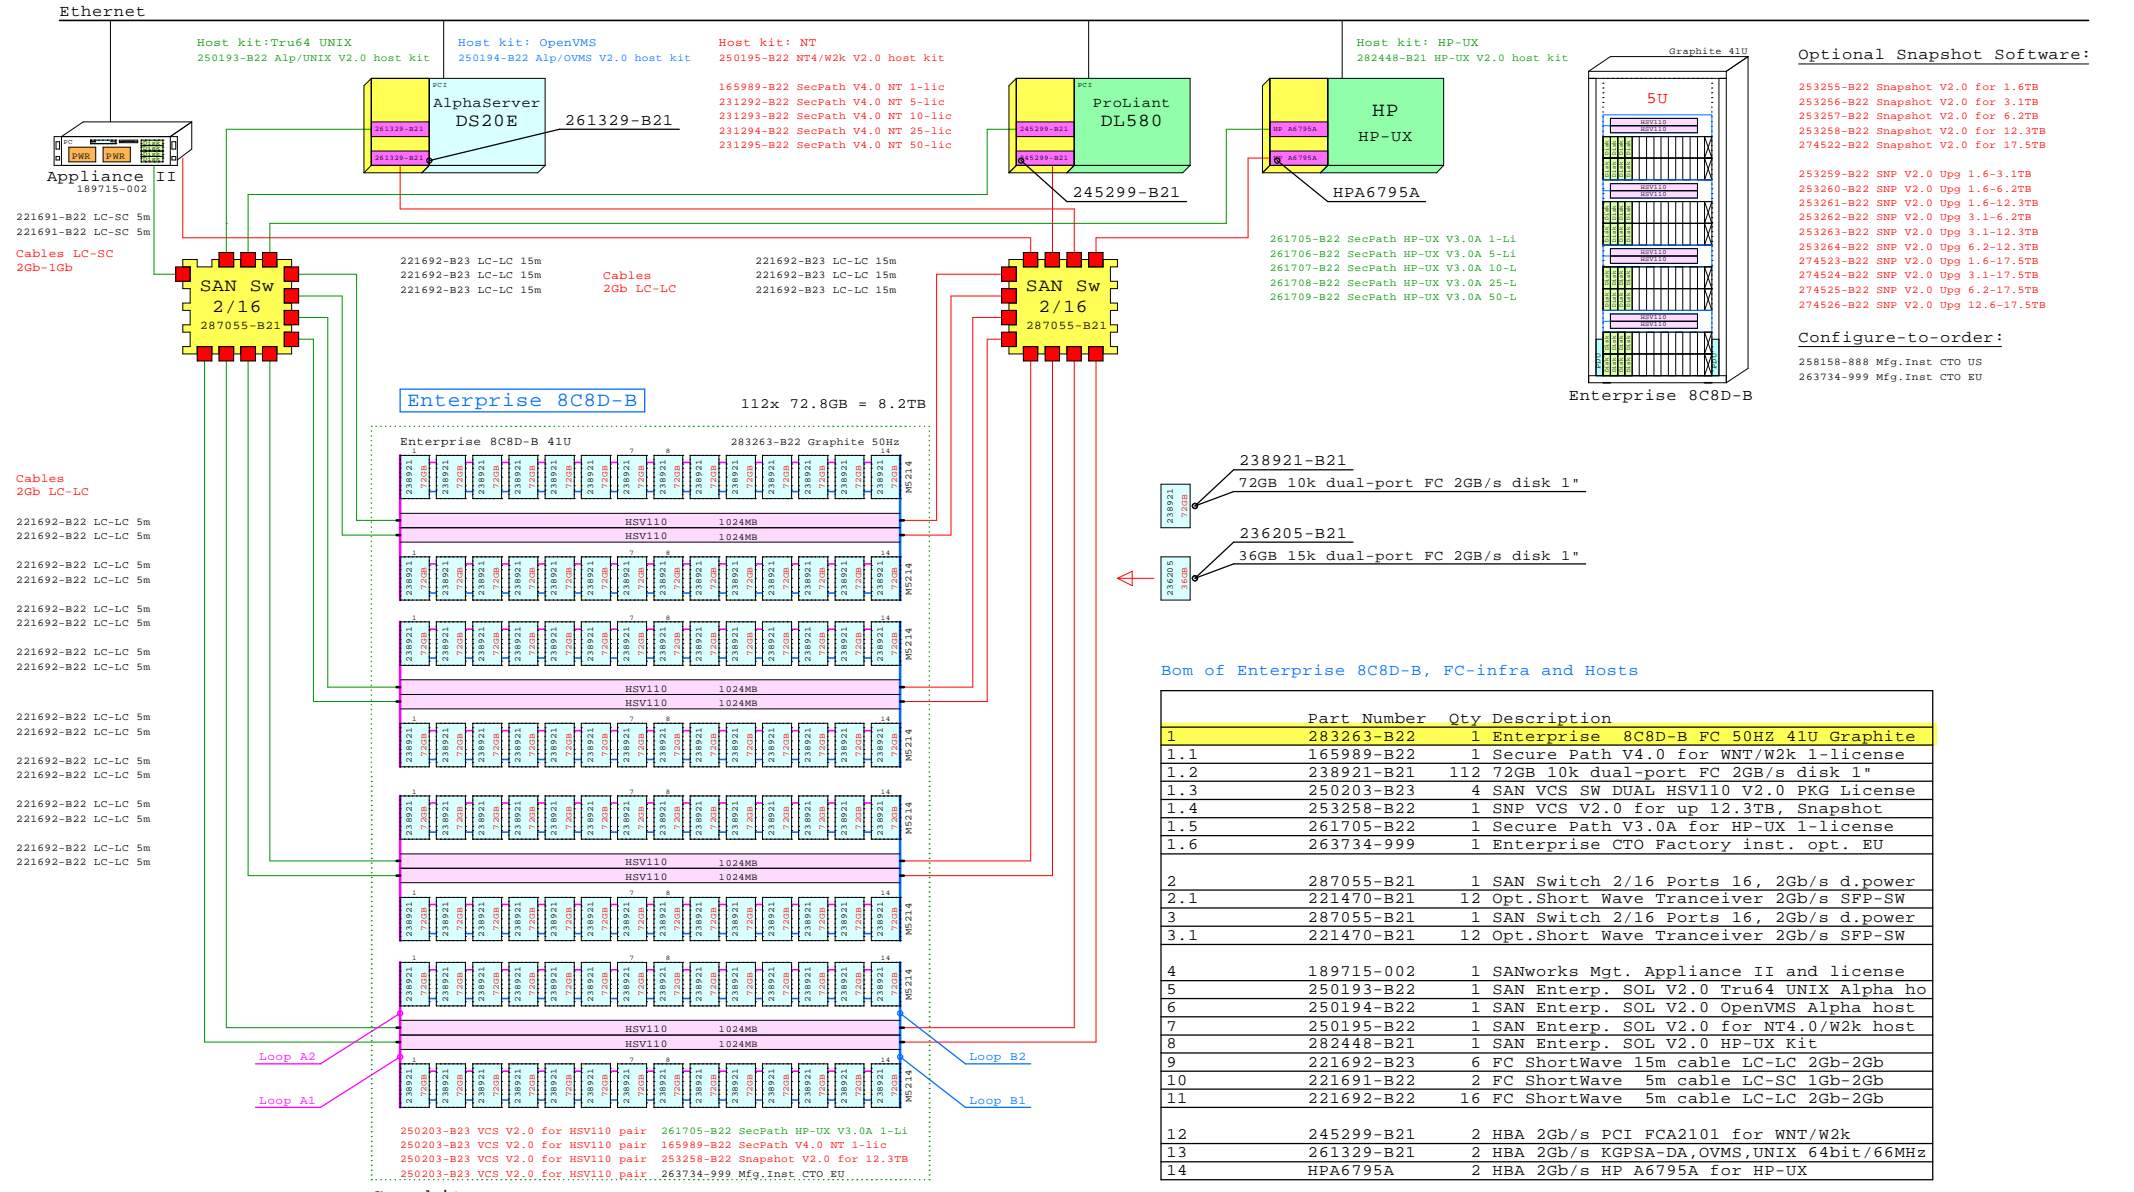

Enterprise Virtual Array 8C8D-B

Graphite

www.Compaq.com/golden-eggs
Since: Sep 2002

This template is included in the present GOLDEN EGGS Software kit.

Enterprise 8C8D-B

	10-Dec-2002	GTENT8C8D4
	Matti.Patari@hp.com	
Enterprise Virtual Array 8C8D-B GOLDEN EGGS Visuals, Helsinki		