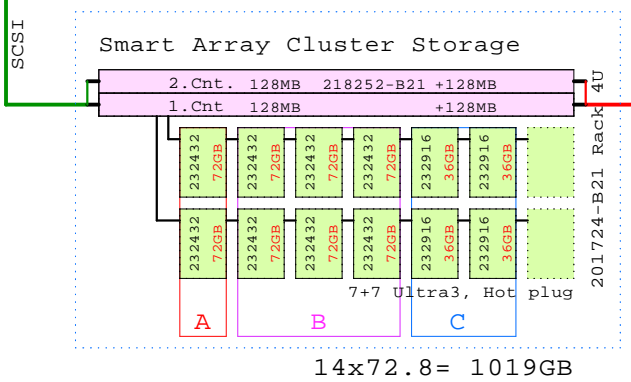

HP ProLiant DL380 G3, SA-Cluster

Smart Array Cluster Storage

BOM of this SA-Cluster System

Part Number	Qty	Description
1	201724-B21	1 Smart Array Cluster 128MB Rack 4U
1.1	153506-B21	1 128MB Battery Backed Cache Upgrade
1.2	218252-B21	1 Smart Array Cluster Cntrl 2nd 128MB
1.2.1	153506-B21	1 128MB Battery Backed Cache Upgrade
1.3	232432-B22	8 72.8GB 10000r Ultra3 SCSI disk 1"
1.4	232916-B22	4 36GB 15000r Ultra3 SCSI disk 1"
2	301111-421	1 ProLiant DL380 G3 2800MHz 512MB rack 2U
2.1	215487-B21	1 50/100GB Hot plug AIT tape drive
2.2	255514-B21	1 Battery Backed Write Cache Enable kit
2.3	257915-B21	1 Intel Xeon 2800-512kb processor kit
2.4	286778-B22	2 72.8GB 15000r U320 disk 1"
2.5	293048-B21	1 DL380 G3 hot plug blower kit,3x fans
2.6	300678-B21	1 512MB ECC PC2100 DDR DIMM kit (2x256MB)
2.7	313054-B21	1 DL380 G2/G3 second power supply
3	301111-421	1 ProLiant DL380 G3 2800MHz 512MB rack 2U
3.1	215487-B21	1 50/100GB Hot plug AIT tape drive
3.2	255514-B21	1 Battery Backed Write Cache Enable kit
3.3	257915-B21	1 Intel Xeon 2800-512kb processor kit
3.4	286778-B22	2 72.8GB 15000r U320 disk 1"
3.5	293048-B21	1 DL380 G3 hot plug blower kit,3x fans
3.6	300678-B21	1 512MB ECC PC2100 DDR DIMM kit (2x256MB)
3.7	313054-B21	1 DL380 G2/G3 second power supply