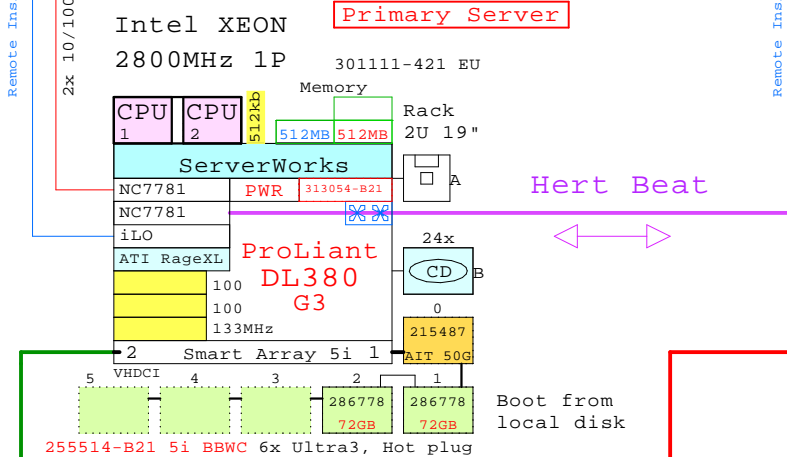

HP ProLiant DL380 G3, SA-Cluster

Smart Array Cluster Storage

BOM of this SA-Cluster System

Part Number	Qty	Description
1	201724-B21	1 Smart Array Cluster 128MB Rack 4U
1.1	153506-B21	1 128MB Battery Backed Cache Upgrade
1.2	218252-B21	1 Smart Array Cluster Cntrl 2nd 128MB
1.2.1	153506-B21	1 128MB Battery Backed Cache Upgrade
1.3	232432-B22	8 72.8GB 10000r Ultra3 SCSI disk 1"
1.4	232916-B22	4 36GB 15000r Ultra3 SCSI disk 1"
2	301111-421	1 ProLiant DL380 G3 2800MHz 512MB rack 2U
2.1	215487-B21	1 50/100GB Hot plug AIT tape drive
2.2	255514-B21	1 Battery Backed Write Cache Enable kit
2.3	257915-B21	1 Intel Xeon 2800-512kb processor kit
2.4	286778-B22	2 72.8GB 15000r U320 disk 1"
2.5	293048-B21	1 DL380 G3 hot plug blower kit,3x fans
2.6	300678-B21	1 512MB ECC PC2100 DDR DIMM kit (2x256MB)
2.7	313054-B21	1 DL380 G2/G3 second power supply
3	301111-421	1 ProLiant DL380 G3 2800MHz 512MB rack 2U
3.1	215487-B21	1 50/100GB Hot plug AIT tape drive
3.2	255514-B21	1 Battery Backed Write Cache Enable kit
3.3	257915-B21	1 Intel Xeon 2800-512kb processor kit
3.4	286778-B22	2 72.8GB 15000r U320 disk 1"
3.5	293048-B21	1 DL380 G3 hot plug blower kit,3x fans
3.6	300678-B21	1 512MB ECC PC2100 DDR DIMM kit (2x256MB)
3.7	313054-B21	1 DL380 G2/G3 second power supply