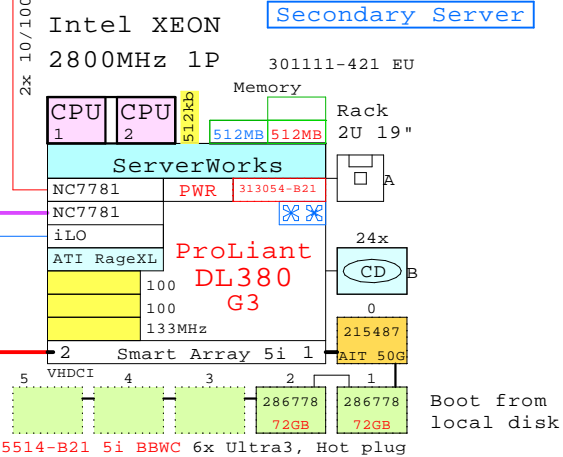

HP ProLiant DL380 G3, SA-Cluster

Smart Array Cluster Storage

BOM of this SA-Cluster System

Part Number	Qty	Description
1	201724-B21	1 Smart Array Cluster 128MB Rack 4U
1.1	153506-B21	1 128MB Battery Backed Cache Upgrade
1.2	218252-B21	1 Smart Array Cluster Cntrl 2nd 128MB
1.2.1	153506-B21	1 128MB Battery Backed Cache Upgrade
1.3	232432-B22	8 72.8GB 10000r Ultra3 SCSI disk 1"
1.4	232916-B22	4 36GB 15000r Ultra3 SCSI disk 1"
2	301111-421	1 ProLiant DL380 G3 2800MHz 512MB rack 2U
2.1	215487-B21	1 50/100GB Hot plug AIT tape drive
2.2	255514-B21	1 Battery Backed Write Cache Enable kit
2.3	257915-B21	1 Intel Xeon 2800-512kb processor kit
2.4	286778-B22	2 72.8GB 15000r U320 disk 1"
2.5	293048-B21	1 DL380 G3 hot plug blower kit,3x fans
2.6	300678-B21	1 512MB ECC PC2100 DDR DIMM kit (2x256MB)
2.7	313054-B21	1 DL380 G2/G3 second power supply
3	301111-421	1 ProLiant DL380 G3 2800MHz 512MB rack 2U
3.1	215487-B21	1 50/100GB Hot plug AIT tape drive
3.2	255514-B21	1 Battery Backed Write Cache Enable kit
3.3	257915-B21	1 Intel Xeon 2800-512kb processor kit
3.4	286778-B22	2 72.8GB 15000r U320 disk 1"
3.5	293048-B21	1 DL380 G3 hot plug blower kit,3x fans
3.6	300678-B21	1 512MB ECC PC2100 DDR DIMM kit (2x256MB)
3.7	313054-B21	1 DL380 G2/G3 second power supply