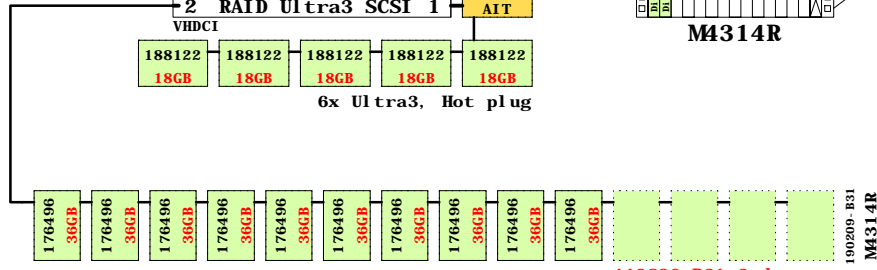

Compaq ProLiant DL380 G2

Pentium III
1266MHz

235438-421

SCSI cables VHDICI - VHDICI
12ft included in M3xx

Bill of material

Part Number	Qty	Description
1	235438-421	1 ProLiant DL380 G2 1266MHz 256MB rack 2U
1.1	157866-021	1 CPQ Remote Insight manager kit
1.2	158939-B21	1 Smart Array 5304/128MB, Ultra3 4-chan
1.3	188122-B22	5 18.2GB 15000r Ultra3 SCSI disk 1"
1.4	201098-B21	1 Pentium III P1266-512kb processor kit
1.5	201693-B21	2 512MB 133MHz ECC SDRAM (2x256MB)
1.6	216886-B21	1 35/70GB Hot plug AIT tape drive
1.7	225011-021	1 DL380R02 second power supply
1.8	225012-B21	1 Hot plug blower option kit, 3x fans
2	190209-B31	1 Modula M4314R single buss, 14x 1.0"
2.1	176496-B22	10 36GB 10000r Ultra3 SCSI disk 1"
3	190209-B31	1 Modula M4314R single buss, 14x 1.0"
3.1	176496-B22	14 36GB 10000r Ultra3 SCSI disk 1"
4	190211-B31	1 Modula M4354R dual buss, 7+7, 1.0"
4.1	232432-B22	8 72.8GB 10000r Ultra3 SCSI disk 1"
5	119826-B21	2 Modula M42/314R 2nd power supply

Generated with fresh GOLDEN EGGS Software, Rev: 09-Nov-2001

Pentium III
1266MHz

235438-421

SCSI cable VHDICI - VHDICI
12ft included in M43xx

Bill of material

Part Number	Qty	Description
1	235438-421	1 ProLiant DL380 G2 1266MHz 256MB rack 2U
1.1	157866-021	1 CPQ Remote Insight manager kit
1.2	188122-B22	5 18.2GB 15000r Ultra3 SCSI disk 1"
1.3	201098-B21	1 Pentium III P1266-512kb processor kit
1.4	201693-B21	2 512MB 133MHz ECC SDRAM (2x256MB)
1.5	216886-B21	1 35/70GB Hot plug AIT tape drive
1.6	225011-021	1 DL380R02 second power supply
1.7	225012-B21	1 Hot plug blower option kit, 3x fans
2	190209-B31	1 Modula M4314R single buss, 14x 1.0"
2.1	176496-B22	10 36GB 10000r Ultra3 SCSI disk 1"
3	119826-B21	1 Modula M42/314R 2nd power supply