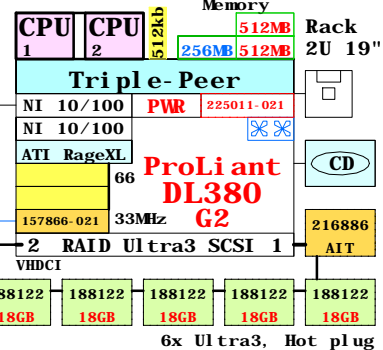

Compaq ProLiant DL380 G2

Pentium III
1266MHz

235438-421

SCSI cables VHDICI - VHDICI
12ft included in M3xx

Bill of material

Part Number	Qty	Description
1	235438-421	1 ProLiant DL380 G2 1266MHz 256MB rack 2U
1.1	157866-021	1 CPQ Remote Insight manager kit
1.2	158939-B21	1 Smart Array 5304/128MB, Ultra3 4-chan
1.3	188122-B22	5 18.2GB 15000r Ultra3 SCSI disk 1"
1.4	201098-B21	1 Pentium III P1266-512kb processor kit
1.5	201693-B21	2 512MB 133MHz ECC SDRAM (2x256MB)
1.6	216886-B21	1 35/70GB Hot plug AIT tape drive
1.7	225011-021	1 DL380R02 second power supply
1.8	225012-B21	1 Hot plug blower option kit, 3x fans
2	190209-B31	1 Modula M4314R single buss, 14x 1.0"
2.1	176496-B22	10 36GB 10000r Ultra3 SCSI disk 1"
3	190209-B31	1 Modula M4314R single buss, 14x 1.0"
3.1	176496-B22	14 36GB 10000r Ultra3 SCSI disk 1"
4	190211-B31	1 Modula M4354R dual buss, 7+7, 1.0"
4.1	232432-B22	8 72.8GB 10000r Ultra3 SCSI disk 1"
5	119826-B21	2 Modula M42/314R 2nd power supply

Generated with fresh GOLDEN EGGS Software, Rev: 09-Nov-2001

Pentium III
1266MHz

235438-421

SCSI cable VHDICI - VHDICI
12ft included in M43xx

Bill of material

Part Number	Qty	Description
1	235438-421	1 ProLiant DL380 G2 1266MHz 256MB rack 2U
1.1	157866-021	1 CPQ Remote Insight manager kit
1.2	188122-B22	5 18.2GB 15000r Ultra3 SCSI disk 1"
1.3	201098-B21	1 Pentium III P1266-512kb processor kit
1.4	201693-B21	2 512MB 133MHz ECC SDRAM (2x256MB)
1.5	216886-B21	1 35/70GB Hot plug AIT tape drive
1.6	225011-021	1 DL380R02 second power supply
1.7	225012-B21	1 Hot plug blower option kit, 3x fans
2	190209-B31	1 Modula M4314R single buss, 14x 1.0"
2.1	176496-B22	10 36GB 10000r Ultra3 SCSI disk 1"
3	119826-B21	1 Modula M42/314R 2nd power supply