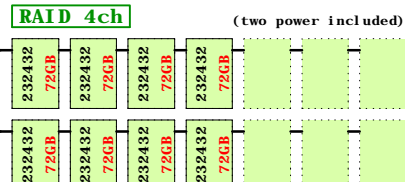

Compaq ProLiant DL380 G2

Pentium III
1266MHz

235438-421

SCSI cables VHDICI - VHDICI
12ft included in M3xx

Bill of material

Part Number	Qty	Description
1	235438-421	1 ProLiant DL380 G2 1266MHz 256MB rack 2U
1.1	157866-021	1 CPQ Remote Insight manager kit
1.2	158939-B21	1 Smart Array 5304/128MB, Ultra3 4-chan
1.3	188122-B22	5 18.2GB 15000r Ultra3 SCSI disk 1"
1.4	201098-B21	1 Pentium III P1266-512kb processor kit
1.5	201693-B21	2 512MB 133MHz ECC SDRAM (2x256MB)
1.6	216886-B21	1 35/70GB Hot plug AIT tape drive
1.7	225011-021	1 DL380R02 second power supply
1.8	225012-B21	1 Hot plug blower option kit, 3x fans
2	190209-B31	1 Modula M4314R single buss, 14x 1.0"
2.1	176496-B22	10 36GB 10000r Ultra3 SCSI disk 1"
3	190209-B31	1 Modula M4314R single buss, 14x 1.0"
3.1	176496-B22	14 36GB 10000r Ultra3 SCSI disk 1"
4	190211-B31	1 Modula M4354R dual buss, 7+7, 1.0"
4.1	232432-B22	8 72.8GB 10000r Ultra3 SCSI disk 1"
5	119826-B21	2 Modula M42/314R 2nd power supply

Generated with fresh GOLDEN EGGS Software, Rev: 09-Nov-2001

Pentium III
1266MHz

235438-421

SCSI cable VHDICI - VHDICI
12ft included in M43xx

Bill of material

Part Number	Qty	Description
1	235438-421	1 ProLiant DL380 G2 1266MHz 256MB rack 2U
1.1	157866-021	1 CPQ Remote Insight manager kit
1.2	188122-B22	5 18.2GB 15000r Ultra3 SCSI disk 1"
1.3	201098-B21	1 Pentium III P1266-512kb processor kit
1.4	201693-B21	2 512MB 133MHz ECC SDRAM (2x256MB)
1.5	216886-B21	1 35/70GB Hot plug AIT tape drive
1.6	225011-021	1 DL380R02 second power supply
1.7	225012-B21	1 Hot plug blower option kit, 3x fans
2	190209-B31	1 Modula M4314R single buss, 14x 1.0"
2.1	176496-B22	10 36GB 10000r Ultra3 SCSI disk 1"
3	119826-B21	1 Modula M42/314R 2nd power supply