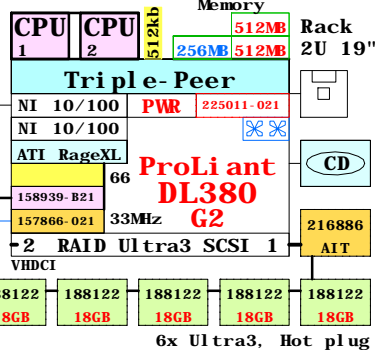

Compaq ProLiant DL380 G2

Pentium III
1266MHz

235438-421

SCSI cables VHDICI - VHDICI
12ft included in M3xx

Bill of material

Part Number	Qty	Description
1	235438-421	1 ProLiant DL380 G2 1266MHz 256MB rack 2U
1.1	157866-021	1 CPQ Remote Insight manager kit
1.2	158939-B21	1 Smart Array 5304/128MB, Ultra3 4-chan
1.3	188122-B22	5 18.2GB 15000r Ultra3 SCSI disk 1"
1.4	201098-B21	1 Pentium III P1266-512kb processor kit
1.5	201693-B21	2 512MB 133MHz ECC SDRAM (2x256MB)
1.6	216886-B21	1 35/70GB Hot plug AIT tape drive
1.7	225011-021	1 DL380R02 second power supply
1.8	225012-B21	1 Hot plug blower option kit, 3x fans
2	190209-B31	1 Modula M4314R single buss, 14x 1.0"
2.1	176496-B22	10 36GB 10000r Ultra3 SCSI disk 1"
3	190209-B31	1 Modula M4314R single buss, 14x 1.0"
3.1	176496-B22	14 36GB 10000r Ultra3 SCSI disk 1"
4	190211-B31	1 Modula M4354R dual buss, 7+7, 1.0"
4.1	232432-B22	8 72.8GB 10000r Ultra3 SCSI disk 1"
5	119826-B21	2 Modula M42/314R 2nd power supply

Generated with fresh GOLDEN EGGS Software, Rev: 09-Nov-2001

Pentium III
1266MHz

235438-421

SCSI cable VHDICI - VHDICI
12ft included in M43xx

Bill of material

Part Number	Qty	Description
1	235438-421	1 ProLiant DL380 G2 1266MHz 256MB rack 2U
1.1	157866-021	1 CPQ Remote Insight manager kit
1.2	188122-B22	5 18.2GB 15000r Ultra3 SCSI disk 1"
1.3	201098-B21	1 Pentium III P1266-512kb processor kit
1.4	201693-B21	2 512MB 133MHz ECC SDRAM (2x256MB)
1.5	216886-B21	1 35/70GB Hot plug AIT tape drive
1.6	225011-021	1 DL380R02 second power supply
1.7	225012-B21	1 Hot plug blower option kit, 3x fans
2	190209-B31	1 Modula M4314R single buss, 14x 1.0"
2.1	176496-B22	10 36GB 10000r Ultra3 SCSI disk 1"
3	119826-B21	1 Modula M42/314R 2nd power supply