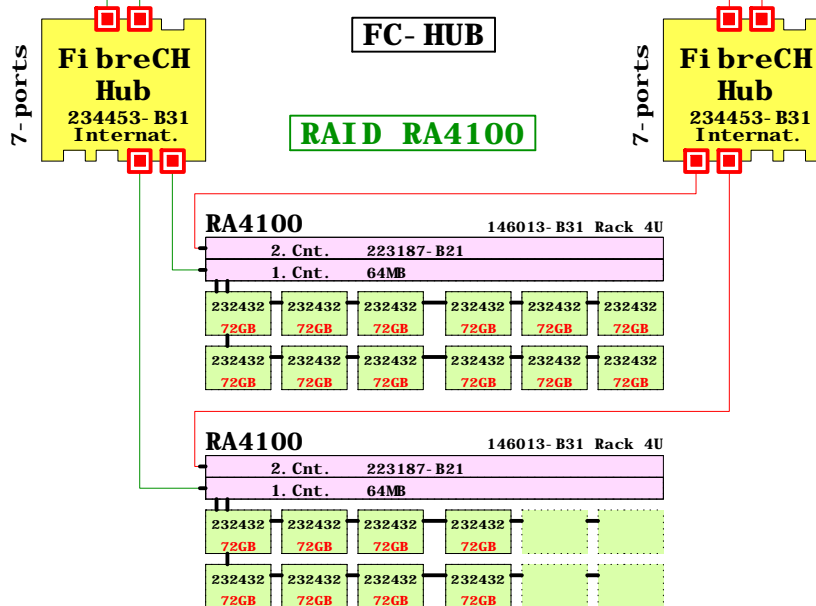

Compaq ProLiant DL380 G2

Pentium III
1266MHz
235438-421

Pentium III
1266MHz
235438-421

213076-B21 Secure Path W2k
Needed for each node
if NOT clustered.

136127-B21 Rack kit for Hub7

BOM of this Cluster

	Part Number	Qty	Description
	235438-421	1	ProLiant DL380 G2 1266MHz 256MB rack 2U
1	120186-B21	2	FC Host Adapter kit PCI 64bit/66MHz
1.1	157866-021	1	CPQ Remote Insight manager kit
1.2	188122-B22	2	18.2GB 15000r Ultra3 SCSI disk 1"
1.3	201098-B21	1	Pentium III P1266-512kb processor kit
1.4	201098-B21	1	Pentium III P1266-512kb processor kit
1.5	201693-B21	2	512MB 133MHz ECC SDRAM (2x256MB)
1.6	216886-B21	1	35/70GB Hot plug AIT tape drive
1.7	225011-021	1	DL380R02 second power supply
1.8	225012-B21	1	Hot plug blower option kit, 3x fans
2	235438-421	1	ProLiant DL380 G2 1266MHz 256MB rack 2U
2.1	120186-B21	2	FC Host Adapter kit PCI 64bit/66MHz
2.2	157866-021	1	CPQ Remote Insight manager kit
2.3	188122-B22	2	18.2GB 15000r Ultra3 SCSI disk 1"
2.4	201098-B21	1	Pentium III P1266-512kb processor kit
2.5	201693-B21	2	512MB 133MHz ECC SDRAM (2x256MB)
2.6	216886-B21	1	35/70GB Hot plug AIT tape drive
2.7	225011-021	1	DL380R02 second power supply
2.8	225012-B21	1	Hot plug blower option kit, 3x fans
3	146013-B31	1	RAID Array 4100 64MB Rack 4U
3.1	223187-B21	1	RA4000 Redundant Controller
3.2	232432-B22	12	72.8GB 10000r Ultra3 SCSI disk 1"
4	146013-B31	1	RAID Array 4100 64MB Rack 4U
4.1	223187-B21	1	RA4000 Redundant Controller
4.2	232432-B22	8	72.8GB 10000r Ultra3 SCSI disk 1"
5	234453-B31	2	Fibre Channel Hub 7 Ports International
6	136127-B21	1	Rack mount kit for Hub 7, universal
7	380357-B23	1	ProLiant HA/F200 Cluster kit NT/W2k