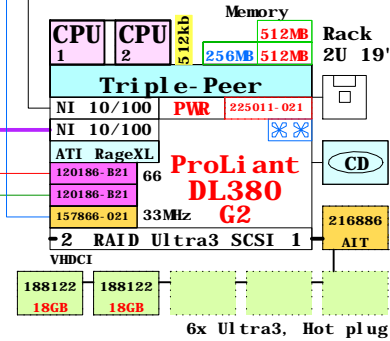

Compaq ProLiant DL380 G2

Pentium III
1266MHz
235438-421

Pentium III
1266MHz
235438-421

213076-B21 Secure Path W2k
Needed for each node
if NOT clustered.

136127-B21 Rack kit for Hub7

BOM of this Cluster

	Part Number	Qty	Description
	235438-421	1	ProLiant DL380 G2 1266MHz 256MB rack 2U
1	120186-B21	2	FC Host Adapter kit PCI 64bit/66MHz
1.1	157866-021	1	CPQ Remote Insight manager kit
1.2	188122-B22	2	18.2GB 15000r Ultra3 SCSI disk 1"
1.3	201098-B21	1	Pentium III P1266-512kb processor kit
1.4	201098-B21	1	Pentium III P1266-512kb processor kit
1.5	201693-B21	2	512MB 133MHz ECC SDRAM (2x256MB)
1.6	216886-B21	1	35/70GB Hot plug AIT tape drive
1.7	225011-021	1	DL380R02 second power supply
1.8	225012-B21	1	Hot plug blower option kit, 3x fans
2	235438-421	1	ProLiant DL380 G2 1266MHz 256MB rack 2U
2.1	120186-B21	2	FC Host Adapter kit PCI 64bit/66MHz
2.2	157866-021	1	CPQ Remote Insight manager kit
2.3	188122-B22	2	18.2GB 15000r Ultra3 SCSI disk 1"
2.4	201098-B21	1	Pentium III P1266-512kb processor kit
2.5	201693-B21	2	512MB 133MHz ECC SDRAM (2x256MB)
2.6	216886-B21	1	35/70GB Hot plug AIT tape drive
2.7	225011-021	1	DL380R02 second power supply
2.8	225012-B21	1	Hot plug blower option kit, 3x fans
3	146013-B31	1	RAID Array 4100 64MB Rack 4U
3.1	223187-B21	1	RA4000 Redundant Controller
3.2	232432-B22	12	72.8GB 10000r Ultra3 SCSI disk 1"
4	146013-B31	1	RAID Array 4100 64MB Rack 4U
4.1	223187-B21	1	RA4000 Redundant Controller
4.2	232432-B22	8	72.8GB 10000r Ultra3 SCSI disk 1"
5	234453-B31	2	Fibre Channel Hub 7 Ports International
6	136127-B21	1	Rack mount kit for Hub 7, universal
7	380357-B23	1	ProLiant HA/F200 Cluster kit NT/W2k