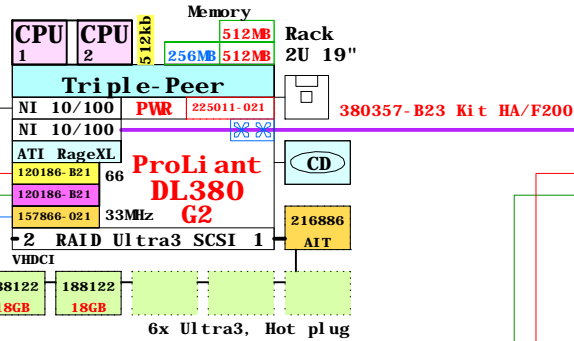

Compaq ProLiant DL380 G2

Pentium III
1266MHz
235438-421

Pentium III
1266MHz
235438-421

213076-B21 Secure Path W2k
Needed for each node
if NOT clustered.

136127-B21 Rack kit for Hub7

BOM of this Cluster

	Part Number	Qty	Description
	235438-421	1	ProLiant DL380 G2 1266MHz 256MB rack 2U
1	120186-B21	2	FC Host Adapter kit PCI 64bit/66MHz
1.1	157866-021	1	CPQ Remote Insight manager kit
1.2	188122-B22	2	18.2GB 15000r Ultra3 SCSI disk 1"
1.3	201098-B21	1	Pentium III P1266-512kb processor kit
1.4	201098-B21	1	Pentium III P1266-512kb processor kit
1.5	201693-B21	2	512MB 133MHz ECC SDRAM (2x256MB)
1.6	216886-B21	1	35/70GB Hot plug AIT tape drive
1.7	225011-021	1	DL380R02 second power supply
1.8	225012-B21	1	Hot plug blower option kit, 3x fans
2	235438-421	1	ProLiant DL380 G2 1266MHz 256MB rack 2U
2.1	120186-B21	2	FC Host Adapter kit PCI 64bit/66MHz
2.2	157866-021	1	CPQ Remote Insight manager kit
2.3	188122-B22	2	18.2GB 15000r Ultra3 SCSI disk 1"
2.4	201098-B21	1	Pentium III P1266-512kb processor kit
2.5	201693-B21	2	512MB 133MHz ECC SDRAM (2x256MB)
2.6	216886-B21	1	35/70GB Hot plug AIT tape drive
2.7	225011-021	1	DL380R02 second power supply
2.8	225012-B21	1	Hot plug blower option kit, 3x fans
3	146013-B31	1	RAID Array 4100 64MB Rack 4U
3.1	223187-B21	1	RA4000 Redundant Controller
3.2	232432-B22	12	72.8GB 10000r Ultra3 SCSI disk 1"
4	146013-B31	1	RAID Array 4100 64MB Rack 4U
4.1	223187-B21	1	RA4000 Redundant Controller
4.2	232432-B22	8	72.8GB 10000r Ultra3 SCSI disk 1"
5	234453-B31	2	Fibre Channel Hub 7 Ports International
6	136127-B21	1	Rack mount kit for Hub 7, universal
7	380357-B23	1	ProLiant HA/F200 Cluster kit NT/W2k