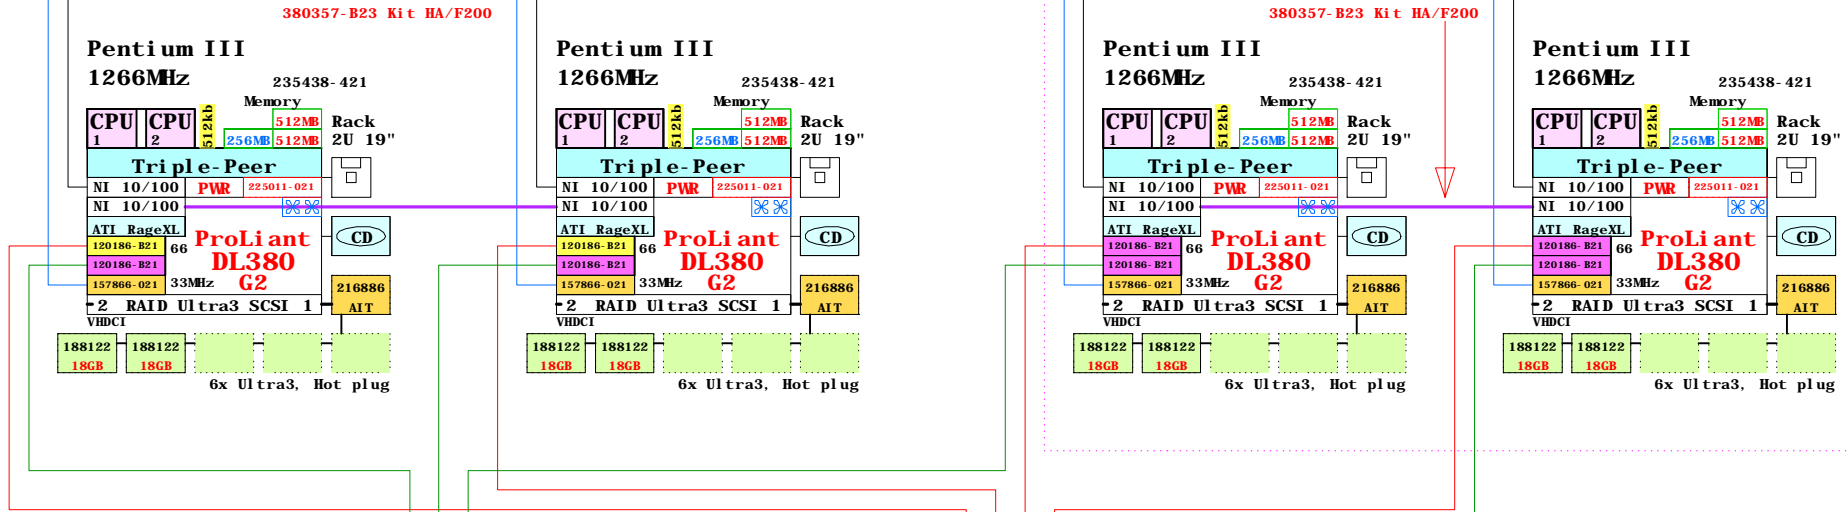

Compaq ProLiant DL380 G2

167365-B21 Rack kit for SANsw

167365-B21 Rack kit for SANsw

Note:
Each RA4100 is reserved
for a Cluster of its own,
for two hosts.

BOM, one pair of DL380s/Cluster

	Part Number	Qty	Description
1	235438-421	1	ProLiant DL380 G2 1266MHz 256MB rack 2U
1.1	120186-B21	2	FC Host Adapter kit PCI 64bit/66MHz
1.2	157866-021	1	CPQ Remote Insight manager kit
1.3	188122-B22	2	18.2GB 15000r Ultra3 SCSI disk 1"
1.4	201098-B21	1	Pentium III P1266-512kb processor kit
1.5	201693-B21	2	512MB 133MHz ECC SDRAM (2x256MB)
1.6	216886-B21	1	35/70GB Hot plug AIT tape drive
1.7	225011-021	1	DL380R02 second power supply
1.8	225012-B21	1	Hot plug blower option kit, 3x fans
2	235438-421	1	ProLiant DL380 G2 1266MHz 256MB rack 2U
2.1	120186-B21	2	FC Host Adapter kit PCI 64bit/66MHz
2.2	157866-021	1	CPQ Remote Insight manager kit
2.3	188122-B22	2	18.2GB 15000r Ultra3 SCSI disk 1"
2.4	201098-B21	1	Pentium III P1266-512kb processor kit
2.5	201693-B21	2	512MB 133MHz ECC SDRAM (2x256MB)
2.6	216886-B21	1	35/70GB Hot plug AIT tape drive
2.7	225011-021	1	DL380R02 second power supply
2.8	225012-B21	1	Hot plug blower option kit, 3x fans
3	380357-B23	1	ProLiant HA/F200 Cluster kit NT/W2k

BOM of external storage

	Part Number	Qty	Description
1	146013-B31	1	RAID Array 4100 64MB Rack 4U
1.1	223187-B21	1	RA4000 Redundant Controller
1.2	232432-B22	12	72.8GB 10000r Ultra3 SCSI disk 1"
2	146013-B31	1	RAID Array 4100 64MB Rack 4U
2.1	223187-B21	1	RA4000 Redundant Controller
2.2	232432-B22	8	72.8GB 10000r Ultra3 SCSI disk 1"
3	177862-B21	2	Fibre Channel SW FC-AL Switch 8
4	167365-B21	2	Rack mount kit for SAN switch