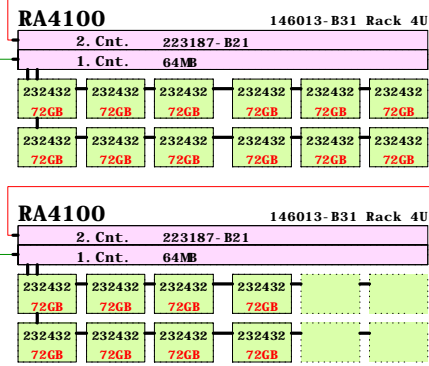

Compaq ProLiant DL380 G2

167365-B21 Rack kit for SANsw

167365-B21 Rack kit for SANsw

Note:
Each RA4100 is reserved
for a Cluster of its own,
for two hosts.

BOM, one pair of DL380s/Cluster

	Part Number	Qty	Description
1	235438-421	1	ProLiant DL380 G2 1266MHz 256MB rack 2U
1.1	120186-B21	2	FC Host Adapter kit PCI 64bit/66MHz
1.2	157866-021	1	CPQ Remote Insight manager kit
1.3	188122-B22	2	18.2GB 15000r Ultra3 SCSI disk 1"
1.4	201098-B21	1	Pentium III P1266-512kb processor kit
1.5	201693-B21	2	512MB 133MHz ECC SDRAM (2x256MB)
1.6	216886-B21	1	35/70GB Hot plug AIT tape drive
1.7	225011-021	1	DL380R02 second power supply
1.8	225012-B21	1	Hot plug blower option kit, 3x fans
2	235438-421	1	ProLiant DL380 G2 1266MHz 256MB rack 2U
2.1	120186-B21	2	FC Host Adapter kit PCI 64bit/66MHz
2.2	157866-021	1	CPQ Remote Insight manager kit
2.3	188122-B22	2	18.2GB 15000r Ultra3 SCSI disk 1"
2.4	201098-B21	1	Pentium III P1266-512kb processor kit
2.5	201693-B21	2	512MB 133MHz ECC SDRAM (2x256MB)
2.6	216886-B21	1	35/70GB Hot plug AIT tape drive
2.7	225011-021	1	DL380R02 second power supply
2.8	225012-B21	1	Hot plug blower option kit, 3x fans
3	380357-B23	1	ProLiant HA/F200 Cluster kit NT/W2k

BOM of external storage

	Part Number	Qty	Description
1	146013-B31	1	RAID Array 4100 64MB Rack 4U
1.1	223187-B21	1	RA4000 Redundant Controller
1.2	232432-B22	12	72.8GB 10000r Ultra3 SCSI disk 1"
2	146013-B31	1	RAID Array 4100 64MB Rack 4U
2.1	223187-B21	1	RA4000 Redundant Controller
2.2	232432-B22	8	72.8GB 10000r Ultra3 SCSI disk 1"
3	177862-B21	2	Fibre Channel SW FC-AL Switch 8
4	167365-B21	2	Rack mount kit for SAN switch