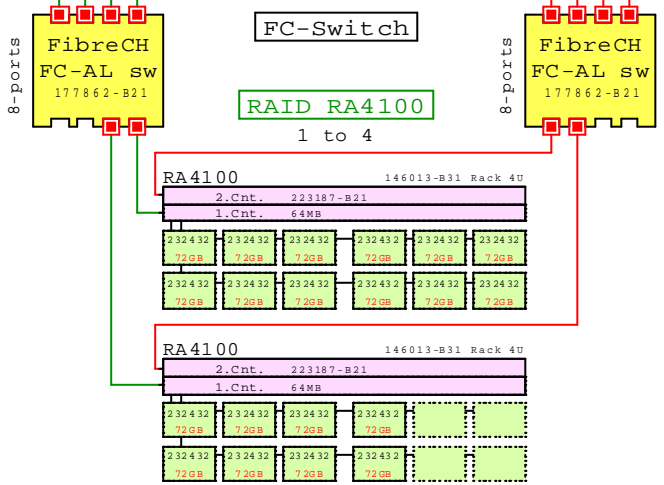

**Compaq ProLiant DL760 8P**

167365-B21 Rack kit for SANsw

167365-B21 Rack kit for SANsw

DL760

RA4100

Note:  
Each RA4100 is reserved for a Cluster of its own, for two hosts.

**BOM, one pair of DL760s/Cluster**

Part Number	Qty	Description
212692-421	1	ProLiant DL760 4P 900MHz 2GB rack 7U
1.1	2	120186-B21 FC Host Adapter kit PCI 64bit/66MHz
1.2	1	157866-021 CPQ Remote Insight manager kit
1.3	4	177666-B21 Pentium III Xeon 900-2MB processor kit
1.4	4	232916-B22 36GB 15000r Ultra3 SCSI disk 1"
1.5	2	328809-B21 2GB 100MHz ECC SDRAM DIMM(2x1024MB)
2	1	212692-421 ProLiant DL760 4P 900MHz 2GB rack 7U
2.1	2	120186-B21 FC Host Adapter kit PCI 64bit/66MHz
2.2	1	157866-021 CPQ Remote Insight manager kit
2.3	4	177666-B21 Pentium III Xeon 900-2MB processor kit
2.4	4	232916-B22 36GB 15000r Ultra3 SCSI disk 1"
2.5	2	328809-B21 2GB 100MHz ECC SDRAM DIMM(2x1024MB)
3	1	380357-B23 ProLiant HA/F200 Cluster kit NT/W2k