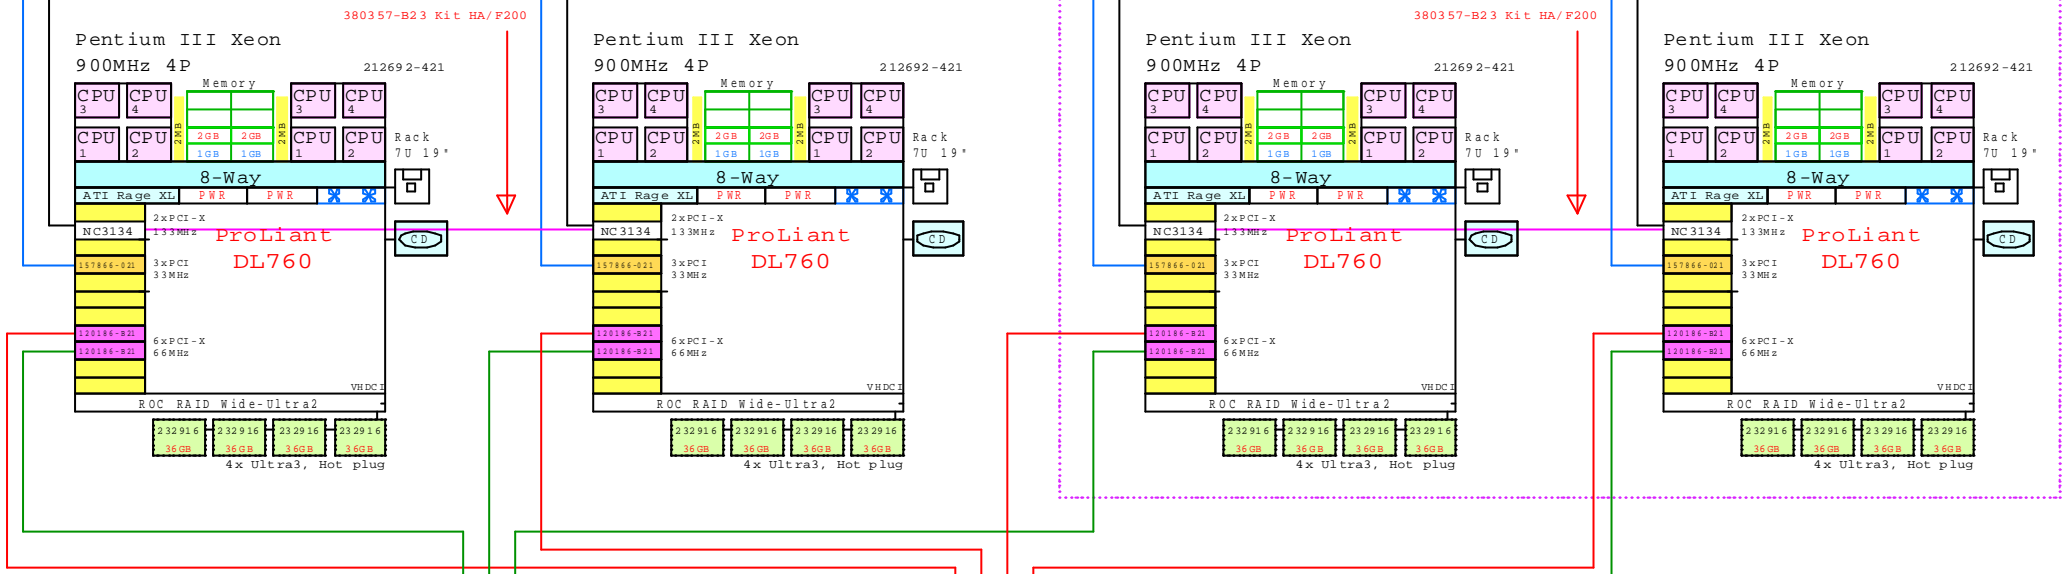

**Compaq ProLiant DL760 8P**

167365-B21 Rack kit for SANsw

167365-B21 Rack kit for SANsw

DL760

RA4100

Note:  
Each RA4100 is reserved for a Cluster of its own, for two hosts.

**BOM, one pair of DL760s/Cluster**

Part Number	Qty	Description
212692-421	1	ProLiant DL760 4P 900MHz 2GB rack 7U
1.1	2	120186-B21 FC Host Adapter kit PCI 64bit/66MHz
1.2	1	157866-021 CPQ Remote Insight manager kit
1.3	4	177666-B21 Pentium III Xeon 900-2MB processor kit
1.4	4	232916-B22 36GB 15000r Ultra3 SCSI disk 1"
1.5	2	328809-B21 2GB 100MHz ECC SDRAM DIMM(2x1024MB)
2	1	212692-421 ProLiant DL760 4P 900MHz 2GB rack 7U
2.1	2	120186-B21 FC Host Adapter kit PCI 64bit/66MHz
2.2	1	157866-021 CPQ Remote Insight manager kit
2.3	4	177666-B21 Pentium III Xeon 900-2MB processor kit
2.4	4	232916-B22 36GB 15000r Ultra3 SCSI disk 1"
2.5	2	328809-B21 2GB 100MHz ECC SDRAM DIMM(2x1024MB)
3	1	380357-B23 ProLiant HA/F200 Cluster kit NT/W2k