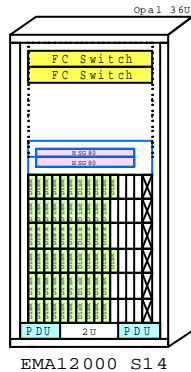

160407-B21 2dn power for SANsw  
167365-B21 Rack kit for SANsw

160407-B21 2dn power for SANsw  
167365-B21 Rack kit for SANsw

**EMA12000**

Max total:  
84x 72.4GB = 6082GB

135823-B21 Cache BB 222318-B21 ACS 8.6F  
135823-B21 Cache BB 222318-B21 ACS 8.6F

**BOM of the Hosts**

Part Number	Qty	Description
212692-421	1	ProLiant DL760 4P 900MHz 2GB rack 7U
157866-021	1	CPQ Remote Insight manager kit
176479-B21	2	Host Buss Cntrl KGPSA-CB,NT only
177666-B21	4	Pentium III Xeon 900-2MB processor kit
232916-B22	2	36GB 15000r Ultra3 SCSI disk 1"
328809-B21	4	2GB 100MHz ECC SDRAM DMM(2x1024MB)
212692-421	1	ProLiant DL760 4P 900MHz 2GB rack 7U
157866-021	1	CPQ Remote Insight manager kit
176479-B21	2	Host Buss Cntrl KGPSA-CB,NT only
177666-B21	4	Pentium III Xeon 900-2MB processor kit
232916-B22	2	36GB 15000r Ultra3 SCSI disk 1"
328809-B21	4	2GB 100MHz ECC SDRAM DMM(2x1024MB)
165989-B21	2	Secure Path V3.1a for WNT/W2k 1-license
222322-B21	1	OS Platf.Sol. ACS 8.6 FC NT/Intel