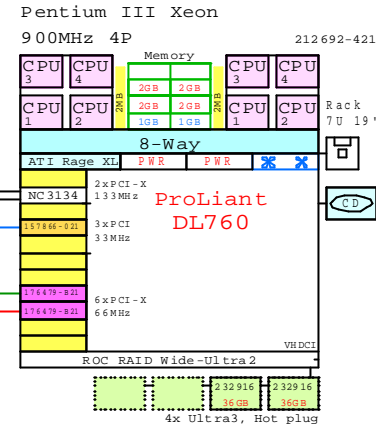

**Compaq ProLiant DL760 8P**

Host kit: NT  
222322-B21 NT/intKIT  
165989-B21 SecPath V3.1a NT 1-lic

234457-B23 O-Cbl 15m  
234457-B23 O-Cbl 15m  
234457-B21 O-Cbl 2m  
234457-B21 O-Cbl 2m

234457-B23 O-Cbl 15m  
234457-B23 O-Cbl 15m  
234457-B21 O-Cbl 2m  
234457-B21 O-Cbl 2m

160407-B21 2dn power for SANsw  
167365-B21 Rack kit for SANsw

160407-B21 2dn power for SANsw  
167365-B21 Rack kit for SANsw

**EMA12000**

Max total:  
84x 72.4GB = 6082GB

135823-B21 Cache BB 222318-B21 ACS 8.6F  
135823-B21 Cache BB 222318-B21 ACS 8.6F

**BOM of the Hosts**

Part Number	Qty	Description
212692-421	1	ProLiant DL760 4P 900MHz 2GB rack 7U
157866-021	1	CPQ Remote Insight manager kit
176479-B21	2	Host Buss Cntrl KGPSA-CB,NT only
177666-B21	4	Pentium III Xeon 900-2MB processor kit
232916-B22	2	36GB 15000r Ultra3 SCSI disk 1"
328809-B21	4	2GB 100MHz ECC SDRAM DMM(2x1024MB)
212692-421	1	ProLiant DL760 4P 900MHz 2GB rack 7U
157866-021	1	CPQ Remote Insight manager kit
176479-B21	2	Host Buss Cntrl KGPSA-CB,NT only
177666-B21	4	Pentium III Xeon 900-2MB processor kit
232916-B22	2	36GB 15000r Ultra3 SCSI disk 1"
328809-B21	4	2GB 100MHz ECC SDRAM DMM(2x1024MB)
165989-B21	2	Secure Path V3.1a for WNT/W2k 1-license
222322-B21	1	OS Platf.Sol. ACS 8.6 FC NT/Intel