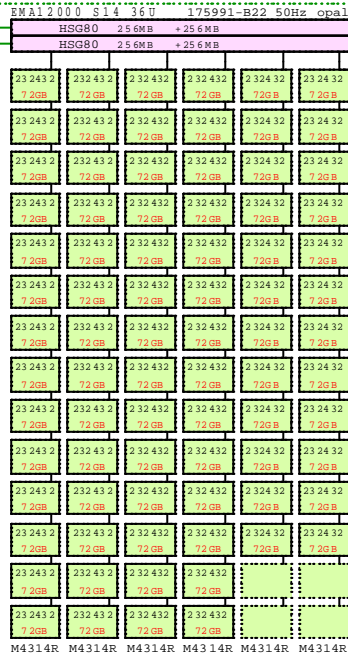

**Compaq ProLiant DL760 8P**

Host kit: NT  
222322-B21 NT/intKIT  
165989-B21 SecPath V3.1a NT 1-lic

234457-B23 O-Cbl 15m  
234457-B23 O-Cbl 15m  
234457-B21 O-Cbl 2m  
234457-B21 O-Cbl 2m

234457-B23 O-Cbl 15m  
234457-B23 O-Cbl 15m  
234457-B21 O-Cbl 2m  
234457-B21 O-Cbl 2m

160407-B21 2dn power for SANsw  
167365-B21 Rack kit for SANsw

160407-B21 2dn power for SANsw  
167365-B21 Rack kit for SANsw

**EMA12000**

Max total:  
84x 72.4GB = 6082GB

135823-B21 Cache BB 222318-B21 ACS 8.6F  
135823-B21 Cache BB 222318-B21 ACS 8.6F