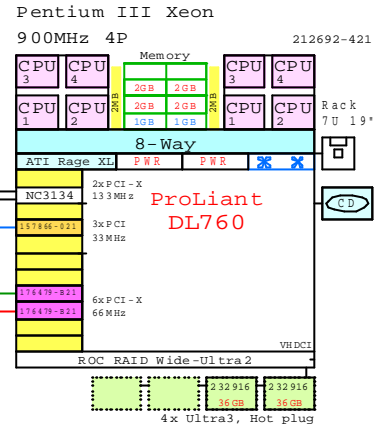

**Compaq ProLiant DL760 8P**

Host kit: NT  
222322-B21 NT/intKIT  
165989-B21 SecPath V3.1a NT 1-lic

234457-B23 O-Cbl 15m  
234457-B23 O-Cbl 15m  
234457-B21 O-Cbl 2m  
234457-B21 O-Cbl 2m

234457-B23 O-Cbl 15m  
234457-B23 O-Cbl 15m  
234457-B21 O-Cbl 2m  
234457-B21 O-Cbl 2m

160407-B21 2dn power for SANsw  
167365-B21 Rack kit for SANsw

160407-B21 2dn power for SANsw  
167365-B21 Rack kit for SANsw

**EMA12000**

Max total:  
84x 72.4GB = 6082GB

135823-B21 Cache BB 222318-B21 ACS 8.6F  
135823-B21 Cache BB 222318-B21 ACS 8.6F

**BOM of the Hosts**

Part Number	Qty	Description
212692-421	1	ProLiant DL760 4P 900MHz 2GB rack 7U
157866-021	1	CPQ Remote Insight manager kit
176479-B21	2	Host Buss Cntrl KGPSA-CB,NT only
177666-B21	4	Pentium III Xeon 900-2MB processor kit
232916-B22	2	36GB 15000r Ultra3 SCSI disk 1"
328809-B21	4	2GB 100MHz ECC SDRAM DMM(2x1024MB)
212692-421	1	ProLiant DL760 4P 900MHz 2GB rack 7U
157866-021	1	CPQ Remote Insight manager kit
176479-B21	2	Host Buss Cntrl KGPSA-CB,NT only
177666-B21	4	Pentium III Xeon 900-2MB processor kit
232916-B22	2	36GB 15000r Ultra3 SCSI disk 1"
328809-B21	4	2GB 100MHz ECC SDRAM DMM(2x1024MB)
165989-B21	2	Secure Path V3.1a for WNT/W2k 1-license
222322-B21	1	OS Platf.Sol. ACS 8.6 FC NT/Intel