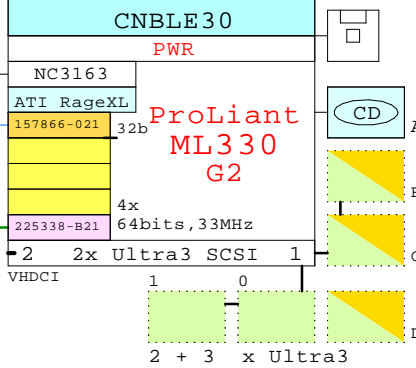

Compaq ProLiant ML330 G2, RSO

Pentium III Primary Server

1266MHz 1P 267623-421 EU

Memory
 CPU 1 CPU 2 512kb
 128MB 128MB
 Tower 5U 19"

280189-B21 RSO Pack

Smart Array Cluster Storage

14x72.8 = 1019GB

SA-CL

Remote Insight mgr.

Pentium III Secondary Server

1266MHz 1P 267623-421 EU

Memory
 CPU 1 CPU 2 512kb
 128MB 128MB
 Tower 5U 19"

Smart Array 532, RAID Ultra3 2-chan

5U

5U

238547-B21 ML330 Rack kit
 238547-B21 ML330 Rack kit

BOM of this SA-RSO System

	Part Number	Qty	Description
1	201724-B21	1	Smart Array Cluster 128MB Rack 4U
1.1	153506-B21	1	128MB Battery Backed Cache Upgrade
1.2	218252-B21	1	Smart Array Cluster Cntrl 2nd 128MB
1.2.1	153506-B21	1	128MB Battery Backed Cache Upgrade
1.3	232432-B22	12	72.8GB 10000r Ultra3 SCSI disk 1"
2	267623-421	1	ML330 G2 1266MHz 128MB SCSI Tower5U
2.1	128277-B21	1	128MB 133HMz ECC SDRAM 1x128MB
2.2	157866-021	1	CPQ Remote Insight manager kit
2.3	225338-B21	1	Smart Array 532, RAID Ultra3 2-chan
2.4	231117-B21	1	Pentium III P1266-512kb processor kit
3	267623-421	1	ML330 G2 1266MHz 128MB SCSI Tower5U
3.1	128277-B21	1	128MB 133HMz ECC SDRAM 1x128MB
3.2	157866-021	1	CPQ Remote Insight manager kit
3.3	225338-B21	1	Smart Array 532, RAID Ultra3 2-chan
3.4	231117-B21	1	Pentium III P1266-512kb processor kit
4	238547-B21	2	ML330 G2 Tower to Rack kit
5	280189-B21	1	ProLiant Essentials RSO Pack