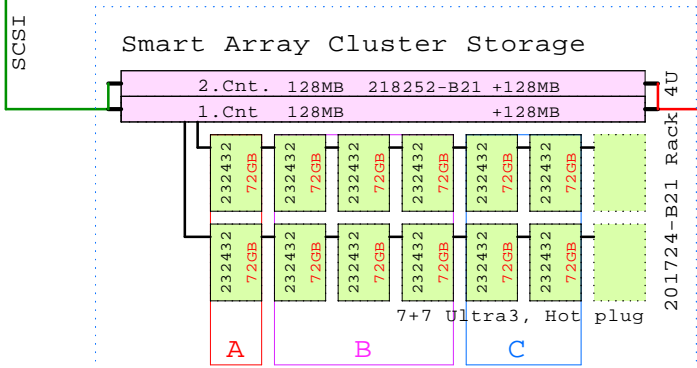

Compaq ProLiant ML330 G2, RSO

Pentium III Primary Server

1266MHz 1P 267623-421 EU

Memory
 CPU 1 CPU 2 512kb
 128MB 128MB
 Tower 5U 19"

280189-B21 RSO Pack

Smart Array Cluster Storage

14x72.8 = 1019GB

SA-CL

Remote Insight mgr.

Pentium III Secondary Server

1266MHz 1P 267623-421 EU

Memory
 CPU 1 CPU 2 512kb
 128MB 128MB
 Tower 5U 19"

Smart Array 532, RAID Ultra3 2-chan

5U

5U

238547-B21 ML330 Rack kit
 238547-B21 ML330 Rack kit