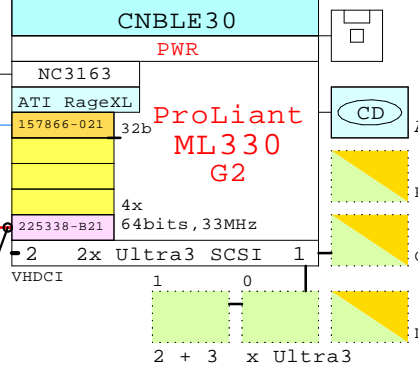

Compaq ProLiant ML330 G2, RSO

Pentium III Primary Server

1266MHz 1P 267623-421 EU

Memory
 CPU 1 CPU 2 512kb
 128MB 128MB
 Tower 5U 19"

280189-B21 RSO Pack

Smart Array Cluster Storage

14x72.8 = 1019GB

SA-CL

Remote Insight mgr.

Pentium III Secondary Server

1266MHz 1P 267623-421 EU

Memory
 CPU 1 CPU 2 512kb
 128MB 128MB
 Tower 5U 19"

Smart Array 532, RAID Ultra3 2-chan

5U

5U

238547-B21 ML330 Rack kit
 238547-B21 ML330 Rack kit

BOM of this SA-RSO System

	Part Number	Qty	Description
1	201724-B21	1	Smart Array Cluster 128MB Rack 4U
1.1	153506-B21	1	128MB Battery Backed Cache Upgrade
1.2	218252-B21	1	Smart Array Cluster Cntrl 2nd 128MB
1.2.1	153506-B21	1	128MB Battery Backed Cache Upgrade
1.3	232432-B22	12	72.8GB 10000r Ultra3 SCSI disk 1"
2	267623-421	1	ML330 G2 1266MHz 128MB SCSI Tower5U
2.1	128277-B21	1	128MB 133HMz ECC SDRAM 1x128MB
2.2	157866-021	1	CPQ Remote Insight manager kit
2.3	225338-B21	1	Smart Array 532, RAID Ultra3 2-chan
2.4	231117-B21	1	Pentium III P1266-512kb processor kit
3	267623-421	1	ML330 G2 1266MHz 128MB SCSI Tower5U
3.1	128277-B21	1	128MB 133HMz ECC SDRAM 1x128MB
3.2	157866-021	1	CPQ Remote Insight manager kit
3.3	225338-B21	1	Smart Array 532, RAID Ultra3 2-chan
3.4	231117-B21	1	Pentium III P1266-512kb processor kit
4	238547-B21	2	ML330 G2 Tower to Rack kit
5	280189-B21	1	ProLiant Essentials RSO Pack