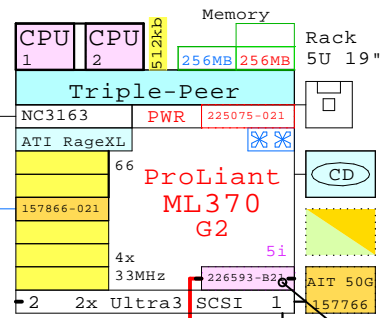

Compaq ProLiant ML370 G2, RSO

Remote Insight mgr.

Primary Server

Pentium III 1400MHz 1P 235440-421 EU

280189-B21 RSO Pack

Smart Array Cluster Storage

14x72.8 = 1019GB

Remote Insight mgr.

Secondary Server

Pentium III 1400MHz 1P 235440-421 EU

BOM of this SA-RSO System

Part Number	Qty	Description
1	235440-421	1 ProLiant ML370 G2 1400MHz 256MB Rack 5U
1.1	157766-B21	1 50GB AIT tape drive, Internal
1.2	157866-021	1 CPQ Remote Insight manager kit
1.3	201692-B21	1 256MB 133MHz ECC SDRAM (2x128MB)
1.4	225073-B21	1 ML370 Hot plug blower kit, 2x fans
1.5	225075-021	1 ML370R02 second power supply
1.6	226593-B21	1 Smart Array 5i Wide Ultra3 module
1.7	231118-B21	1 Pentium III P1400-512kb processor kit
2	235440-421	1 ProLiant ML370 G2 1400MHz 256MB Rack 5U
2.1	157766-B21	1 50GB AIT tape drive, Internal
2.2	157866-021	1 CPQ Remote Insight manager kit
2.3	201692-B21	1 256MB 133MHz ECC SDRAM (2x128MB)
2.4	225073-B21	1 ML370 Hot plug blower kit, 2x fans
2.5	225075-021	1 ML370R02 second power supply
2.6	226593-B21	1 Smart Array 5i Wide Ultra3 module
2.7	231118-B21	1 Pentium III P1400-512kb processor kit
3	201724-B21	1 Smart Array Cluster 128MB Rack 4U
3.1	153506-B21	1 128MB Battery Backed Cache Upgrade
3.2	218252-B21	1 Smart Array Cluster Cntrl 2nd 128MB
3.2.1	153506-B21	1 128MB Battery Backed Cache Upgrade
3.3	232432-B22	12 72.8GB 10000r Ultra3 SCSI disk 1"
4	280189-B21	1 ProLiant Essentials RSO Pack