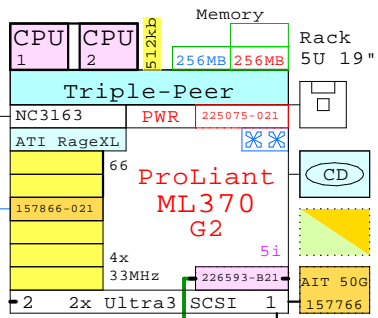

Compaq ProLiant ML370 G2, RSO

Remote Insight mgr.

Primary Server

Pentium III 1400MHz 1P 235440-421 EU

280189-B21 RSO Pack

Smart Array Cluster Storage

14x72.8 = 1019GB

Remote Insight mgr.

Secondary Server

Pentium III 1400MHz 1P 235440-421 EU

BOM of this SA-RSO System

Part Number	Qty	Description
1	235440-421	1 ProLiant ML370 G2 1400MHz 256MB Rack 5U
1.1	157766-B21	1 50GB AIT tape drive, Internal
1.2	157866-021	1 CPQ Remote Insight manager kit
1.3	201692-B21	1 256MB 133MHz ECC SDRAM (2x128MB)
1.4	225073-B21	1 ML370 Hot plug blower kit, 2x fans
1.5	225075-021	1 ML370R02 second power supply
1.6	226593-B21	1 Smart Array 5i Wide Ultra3 module
1.7	231118-B21	1 Pentium III P1400-512kb processor kit
2	235440-421	1 ProLiant ML370 G2 1400MHz 256MB Rack 5U
2.1	157766-B21	1 50GB AIT tape drive, Internal
2.2	157866-021	1 CPQ Remote Insight manager kit
2.3	201692-B21	1 256MB 133MHz ECC SDRAM (2x128MB)
2.4	225073-B21	1 ML370 Hot plug blower kit, 2x fans
2.5	225075-021	1 ML370R02 second power supply
2.6	226593-B21	1 Smart Array 5i Wide Ultra3 module
2.7	231118-B21	1 Pentium III P1400-512kb processor kit
3	201724-B21	1 Smart Array Cluster 128MB Rack 4U
3.1	153506-B21	1 128MB Battery Backed Cache Upgrade
3.2	218252-B21	1 Smart Array Cluster Cntrl 2nd 128MB
3.2.1	153506-B21	1 128MB Battery Backed Cache Upgrade
3.3	232432-B22	12 72.8GB 10000r Ultra3 SCSI disk 1"
4	280189-B21	1 ProLiant Essentials RSO Pack