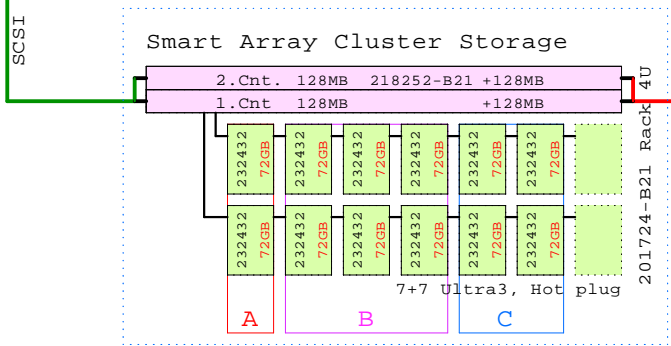

Compaq ProLiant ML370 G2, RSO

Remote Insight mgr.

Primary Server

Pentium III 1400MHz 1P 235440-421 EU

280189-B21 RSO Pack

Smart Array Cluster Storage

14x72.8 = 1019GB

Remote Insight mgr.