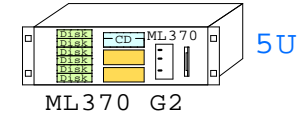

Secondary Server

Pentium III 1400MHz 1P 235440-421 EU

BOM of this SA-RSO System

Part Number	Qty	Description
1	235440-421	1 ProLiant ML370 G2 1400MHz 256MB Rack 5U
1.1	157766-B21	1 50GB AIT tape drive, Internal
1.2	157866-021	1 CPQ Remote Insight manager kit
1.3	201692-B21	1 256MB 133MHz ECC SDRAM (2x128MB)
1.4	225073-B21	1 ML370 Hot plug blower kit, 2x fans
1.5	225075-021	1 ML370R02 second power supply
1.6	226593-B21	1 Smart Array 5i Wide Ultra3 module
1.7	231118-B21	1 Pentium III P1400-512kb processor kit
2	235440-421	1 ProLiant ML370 G2 1400MHz 256MB Rack 5U
2.1	157766-B21	1 50GB AIT tape drive, Internal
2.2	157866-021	1 CPQ Remote Insight manager kit
2.3	201692-B21	1 256MB 133MHz ECC SDRAM (2x128MB)
2.4	225073-B21	1 ML370 Hot plug blower kit, 2x fans
2.5	225075-021	1 ML370R02 second power supply
2.6	226593-B21	1 Smart Array 5i Wide Ultra3 module
2.7	231118-B21	1 Pentium III P1400-512kb processor kit
3	201724-B21	1 Smart Array Cluster 128MB Rack 4U
3.1	153506-B21	1 128MB Battery Backed Cache Upgrade
3.2	218252-B21	1 Smart Array Cluster Cntrl 2nd 128MB
3.2.1	153506-B21	1 128MB Battery Backed Cache Upgrade
3.3	232432-B22	12 72.8GB 10000r Ultra3 SCSI disk 1"
4	280189-B21	1 ProLiant Essentials RSO Pack