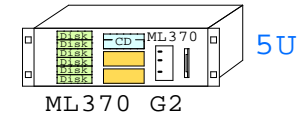

Secondary Server

Pentium III 1400MHz 1P 235440-421 EU

BOM of this SA-RSO System

Part Number	Qty	Description
1	235440-421	1 ProLiant ML370 G2 1400MHz 256MB Rack 5U
1.1	157766-B21	1 50GB AIT tape drive, Internal
1.2	157866-021	1 CPQ Remote Insight manager kit
1.3	201692-B21	1 256MB 133MHz ECC SDRAM (2x128MB)
1.4	225073-B21	1 ML370 Hot plug blower kit, 2x fans
1.5	225075-021	1 ML370R02 second power supply
1.6	226593-B21	1 Smart Array 5i Wide Ultra3 module
1.7	231118-B21	1 Pentium III P1400-512kb processor kit
2	235440-421	1 ProLiant ML370 G2 1400MHz 256MB Rack 5U
2.1	157766-B21	1 50GB AIT tape drive, Internal
2.2	157866-021	1 CPQ Remote Insight manager kit
2.3	201692-B21	1 256MB 133MHz ECC SDRAM (2x128MB)
2.4	225073-B21	1 ML370 Hot plug blower kit, 2x fans
2.5	225075-021	1 ML370R02 second power supply
2.6	226593-B21	1 Smart Array 5i Wide Ultra3 module
2.7	231118-B21	1 Pentium III P1400-512kb processor kit
3	201724-B21	1 Smart Array Cluster 128MB Rack 4U
3.1	153506-B21	1 128MB Battery Backed Cache Upgrade
3.2	218252-B21	1 Smart Array Cluster Cntrl 2nd 128MB
3.2.1	153506-B21	1 128MB Battery Backed Cache Upgrade
3.3	232432-B22	12 72.8GB 10000r Ultra3 SCSI disk 1"
4	280189-B21	1 ProLiant Essentials RSO Pack