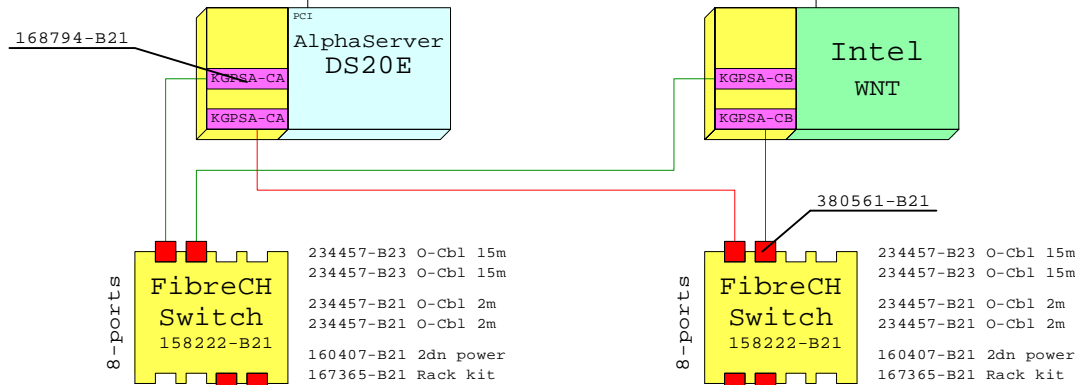

Modular Array MA6000 D14

Ethernet

Host kit: Tru64 UNIX
192211-B21 Tru64

Host kit: OpenVMS
192217-B21 OpenVMS

Host kit: NT
192214-B21 NT/IntKIT 165989-B21 SecPath

BOM-line

180316-B22

187738-B21

Fibre Channel BOM

Part Number	Qty	Description
158222-B21	1	SAN Switch 8 Ports
1.1	380561-B21	4 FC Optical Short Wave GBIC
2	158222-B21	1 SAN Switch 8 Ports
2.1	380561-B21	4 FC Optical Short Wave GBIC
3	160407-B21	2 SAN switch redundant power supply
4	192214-B21	1 OS Platf.Softw.Kit for HSG60 NT/Intel
5	234457-B23	4 Fibre Channel 15m Optical Cable
6	167365-B21	2 Rack mount kit for SAN switch
7	234457-B21	4 Fibre Channel 02m Optical Cable
8	192217-B21	1 OS Platf.Softw.Kit for HSG60 OpenVMS
9	192211-B21	1 OS Platf.Softw.Kit for HSG60 Tru64 UNIX
10	168794-B21	2 Host Buss Cntr KGPSA-CA,OVMS,UNIX
11	176479-B21	2 Host Buss Cntr KGPSA-CB,NT only

MA6000 D14 BOM

Part Number	Qty	Description
1	180316-B22	1 Empty 22U Modula cabinet 50Hz opal
1.1	187738-B21	1 MA6000 D14 1xHSG60 256MB
1.1.1	135823-B21	1 HSGxx Single external cache battery
1.1.2	142673-B22	14 18.2GB 10000r Ultra3 SCSI disk
1.1.3	174134-B21	1 HSG60 FC Contr with 256MB cache
1.1.3.1	380674-B21	1 Cache Upg RA8k ESA12k 256MB
1.1.4	180319-B21	2 ACS V8.5L FC-fab,FC-loop, HSG60
1.1.5	380674-B21	1 Cache Upg RA8k ESA12k 256MB