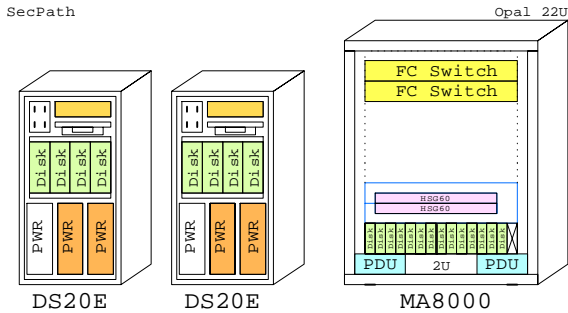

Modular Array MA6000 D14

Ethernet

Host kit: Tru64 UNIX
192211-B21 Tru64

Host kit: OpenVMS
192217-B21 OpenVMS

Host kit: NT
192214-B21 NT/IntKIT 165989-B21 SecPath

BOM-line

180316-B22

187738-B21

Fibre Channel BOM

Part Number	Qty	Description
158222-B21	1	SAN Switch 8 Ports
1.1	380561-B21	4 FC Optical Short Wave GBIC
2	158222-B21	1 SAN Switch 8 Ports
2.1	380561-B21	4 FC Optical Short Wave GBIC
3	160407-B21	2 SAN switch redundant power supply
4	192214-B21	1 OS Platf.Softw.Kit for HSG60 NT/Intel
5	234457-B23	4 Fibre Channel 15m Optical Cable
6	167365-B21	2 Rack mount kit for SAN switch
7	234457-B21	4 Fibre Channel 02m Optical Cable
8	192217-B21	1 OS Platf.Softw.Kit for HSG60 OpenVMS
9	192211-B21	1 OS Platf.Softw.Kit for HSG60 Tru64 UNIX
10	168794-B21	2 Host Buss Cntr KGPSA-CA,OVMS,UNIX
11	176479-B21	2 Host Buss Cntr KGPSA-CB,NT only

MA6000 D14 BOM

Part Number	Qty	Description
1	180316-B22	1 Empty 22U Modula cabinet 50Hz opal
1.1	187738-B21	1 MA6000 D14 1xHSG60 256MB
1.1.1	135823-B21	1 HSGxx Single external cache battery
1.1.2	142673-B22	14 18.2GB 10000r Ultra3 SCSI disk
1.1.3	174134-B21	1 HSG60 FC Contr with 256MB cache
1.1.3.1	380674-B21	1 Cache Upg RA8k ESA12k 256MB
1.1.4	180319-B21	2 ACS V8.5L FC-fab,FC-loop, HSG60
1.1.5	380674-B21	1 Cache Upg RA8k ESA12k 256MB