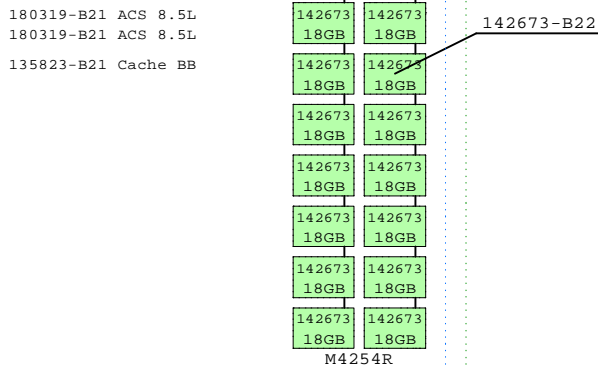

Modular Array MA6000 D14

Ethernet

Host kit: Tru64 UNIX
192211-B21 Tru64

Host kit: OpenVMS
192217-B21 OpenVMS

Host kit: NT
192214-B21 NT/IntKIT 165989-B21 SecPath

BOM-line

180316-B22

187738-B21

Fibre Channel BOM

Part Number	Qty	Description
158222-B21	1	SAN Switch 8 Ports
1.1	380561-B21	4 FC Optical Short Wave GBIC
2	158222-B21	1 SAN Switch 8 Ports
2.1	380561-B21	4 FC Optical Short Wave GBIC
3	160407-B21	2 SAN switch redundant power supply
4	192214-B21	1 OS Platf.Softw.Kit for HSG60 NT/Intel
5	234457-B23	4 Fibre Channel 15m Optical Cable
6	167365-B21	2 Rack mount kit for SAN switch
7	234457-B21	4 Fibre Channel 02m Optical Cable
8	192217-B21	1 OS Platf.Softw.Kit for HSG60 OpenVMS
9	192211-B21	1 OS Platf.Softw.Kit for HSG60 Tru64 UNIX
10	168794-B21	2 Host Buss Cntr KGPSA-CA,OVMS,UNIX
11	176479-B21	2 Host Buss Cntr KGPSA-CB,NT only