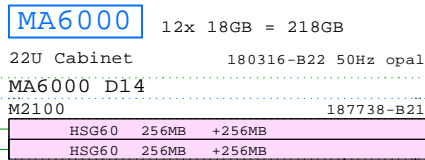

BOM-line

180316-B22

187738-B21