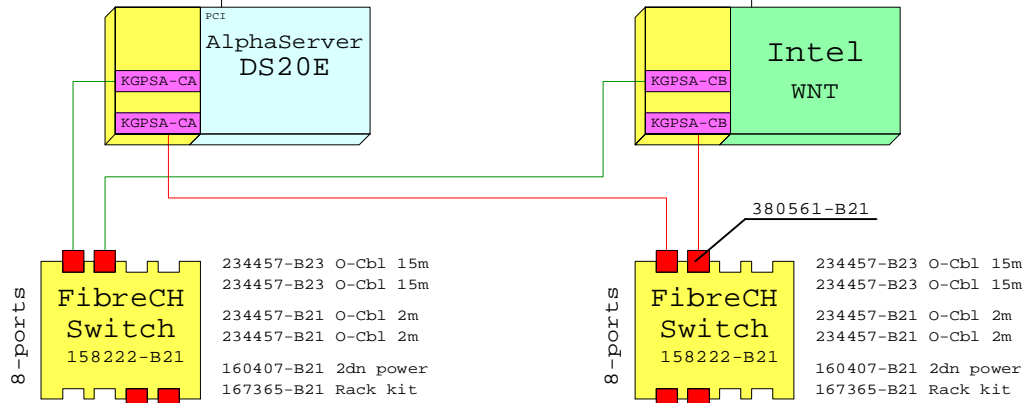

Modular Array MA8000

Ethernet

Host kit: Tru64 UNIX
380553-001 Alp/UNIX

Host kit: OpenVMS
380555-001 Alp/OVMS

Host kit: NT
380551-001 NT/IntKIT 165989-B21 SecPath

BOM-line

MA8000 42x 18GB = 760GB

Fibre Channel BOM

	Part Number	Qty	Description
1	158222-B21	1	SAN Switch 8 Ports
1.1	380561-B21	4	FC Optical Short Wave GBIC
2	158222-B21	1	SAN Switch 8 Ports
2.1	380561-B21	4	FC Optical Short Wave GBIC
3	160407-B21	2	SAN switch redundant power supply
4	234457-B23	4	Fibre Channel 15m Optical Cable
5	380551-001	1	OS Platf.Softw.Kit for FC NT/Intel
6	167365-B21	2	Rack mount kit for SAN switch
7	234457-B21	4	Fibre Channel 02m Optical Cable
8	380553-001	1	OS Platf.Softw.Kit for FC Alpha UNIX
9	380555-001	1	OS Platf.Softw.Kit for FC Alpha OVMS
10	168794-B21	2	Host Buss Cntr KGPSA-CA,OVMS,UNIX
11	176479-B21	2	Host Buss Cntr KGPSA-CB,NT only

MA8000 BOM

	Part Number	Qty	Description
1	175992-B22	1	MA8000 6x7 22U 50Hz opal
1.1	128697-B21	2	ACS V8.5F controller FCAL/FCSW
1.2	135823-B21	2	HSGxx Single external cache battery
1.3	142673-B22	26	18.2GB 10000r Ultra3 SCSI disk
1.4	176622-B21	1	HSG80 FC Contr with 256MB cache
1.4.1	380674-B21	1	Cache Upg RA8k ESA12k 256MB
1.5	176622-B21	1	HSG80 FC Contr with 256MB cache
1.5.1	380674-B21	1	Cache Upg RA8k ESA12k 256MB