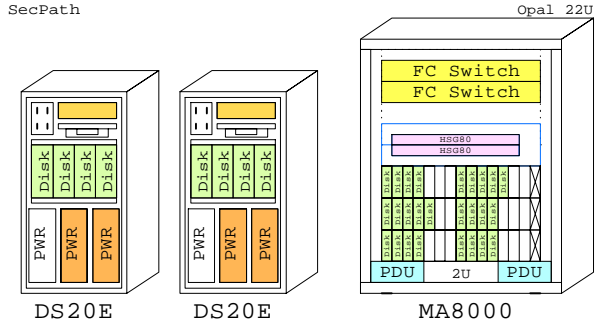

Modular Array MA8000

Ethernet

Host kit: Tru64 UNIX
380553-001 Alp/UNIX

Host kit: OpenVMS
380555-001 Alp/OVMS

Host kit: NT
380551-001 NT/IntKIT 165989-B21 SecPath

BOM-line

MA8000 42x 18GB = 760GB

Fibre Channel BOM

	Part Number	Qty	Description
1	158222-B21	1	SAN Switch 8 Ports
1.1	380561-B21	4	FC Optical Short Wave GBIC
2	158222-B21	1	SAN Switch 8 Ports
2.1	380561-B21	4	FC Optical Short Wave GBIC
3	160407-B21	2	SAN switch redundant power supply
4	234457-B23	4	Fibre Channel 15m Optical Cable
5	380551-001	1	OS Platf.Softw.Kit for FC NT/Intel
6	167365-B21	2	Rack mount kit for SAN switch
7	234457-B21	4	Fibre Channel 02m Optical Cable
8	380553-001	1	OS Platf.Softw.Kit for FC Alpha UNIX
9	380555-001	1	OS Platf.Softw.Kit for FC Alpha OVMS
10	168794-B21	2	Host Buss Cntr KGPSA-CA,OVMS,UNIX
11	176479-B21	2	Host Buss Cntr KGPSA-CB,NT only