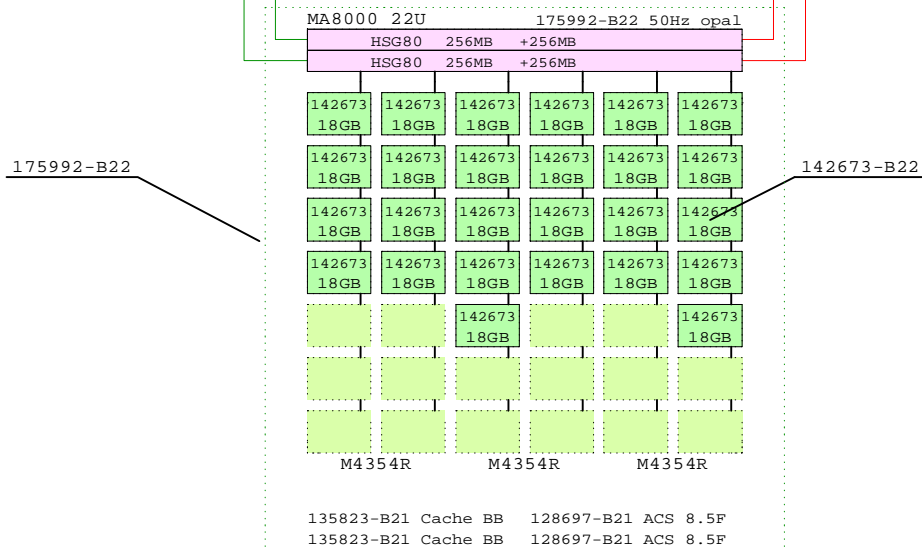

Modular Array MA8000

Ethernet

Host kit: Tru64 UNIX
380553-001 Alp/UNIX

Host kit: OpenVMS
380555-001 Alp/OVMS

Host kit: NT
380551-001 NT/IntKIT 165989-B21 SecPath

BOM-line

MA8000 42x 18GB = 760GB

Fibre Channel BOM

	Part Number	Qty	Description
1	158222-B21	1	SAN Switch 8 Ports
1.1	380561-B21	4	FC Optical Short Wave GBIC
2	158222-B21	1	SAN Switch 8 Ports
2.1	380561-B21	4	FC Optical Short Wave GBIC
3	160407-B21	2	SAN switch redundant power supply
4	234457-B23	4	Fibre Channel 15m Optical Cable
5	380551-001	1	OS Platf.Softw.Kit for FC NT/Intel
6	167365-B21	2	Rack mount kit for SAN switch
7	234457-B21	4	Fibre Channel 02m Optical Cable
8	380553-001	1	OS Platf.Softw.Kit for FC Alpha UNIX
9	380555-001	1	OS Platf.Softw.Kit for FC Alpha OVMS
10	168794-B21	2	Host Buss Cntr KGPSA-CA,OVMS,UNIX
11	176479-B21	2	Host Buss Cntr KGPSA-CB,NT only