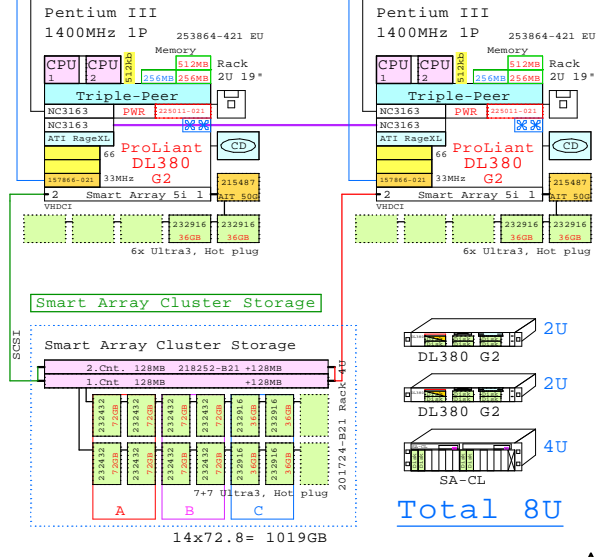

Keep on Growing...

Grow Big SAN, 8P - 3TB - 18U

Start Small

Components required to upgrade SA-CL => MSA1000

- Redundant controllers
- Dual, 5x external FC-ports