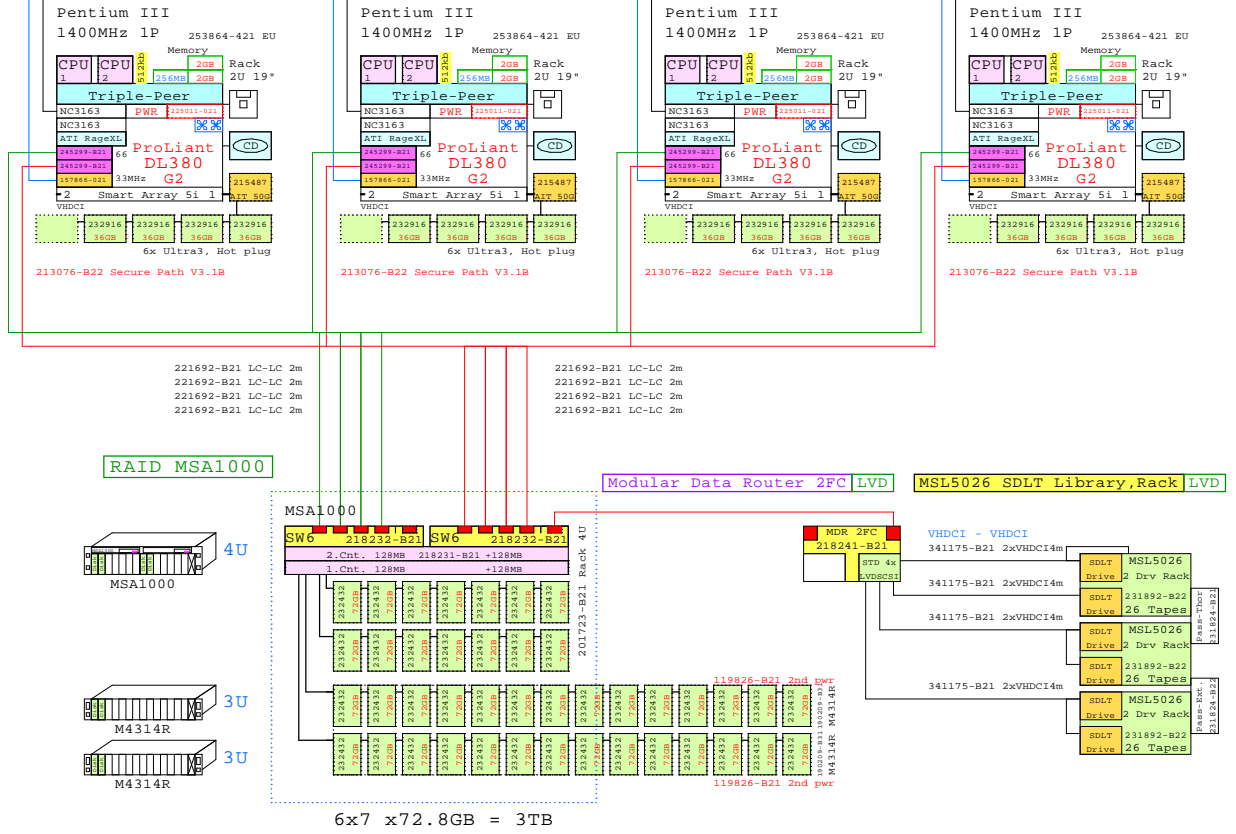

Keep on Growing...

Grow Big SAN, 8P - 3TB - 18U

Start Small

Components required to upgrade SA-CL => MSA1000

- Redundant controllers
- Dual, 5x external FC-ports