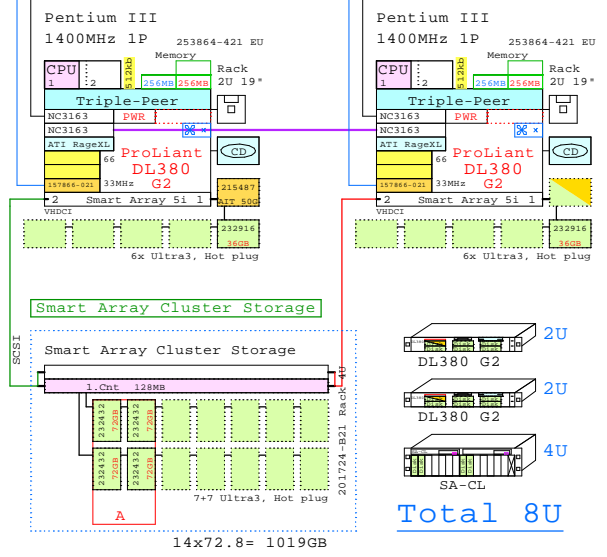

Keep on Growing...

Grow Big SAN, 8P - 3TB - 18U

Start Small

Components required to upgrade SA-CL => MSA1000

- Redundant controllers
- Dual, 5x external FC-ports