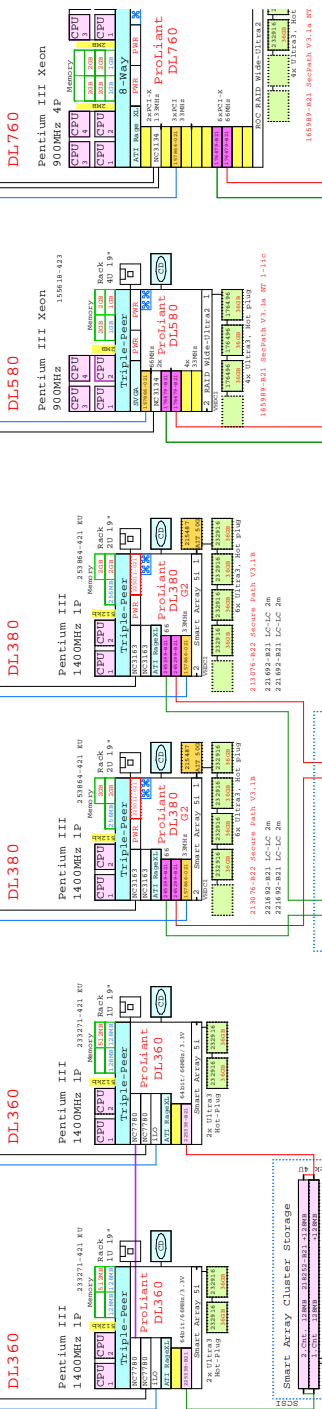

Compaq

Windows NT4.0/W2000

Linux

OpenVMS

Tru64 UNIX

Ethernet

SCSI terms:
LVD Low Voltage Differential
HVD High Voltage Differential
VHDC Very High Density Cable Interconnect
480D 48 pin High Density

GTCQent1

Compaq

Windows NT4.0/W2000

Ethernet

RAID MSA1000

Smart Array Cluster Storage

6x7 x7.8GB = 3TB

Appliance

6 TB

198x 40/80GB = 7.9/15.8TB

ENWA2000

Enterprise 2C12D

Enterprise 0C12D

Host Kit: Tru64 UNIX 38853-001 A1p/OMX
Host Kit: OpenVMS 38853-001 A1p/OMX
Host Kit: NT 22120-001 RW/16447

MAX 240 Disk Drives

MAX

20x 50GB = 1000GB