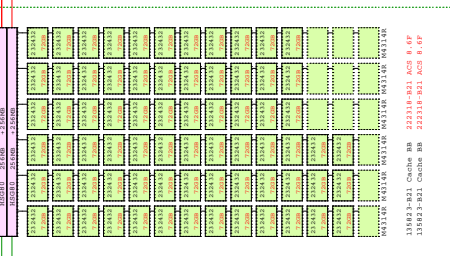

Compaq

Windows NT4.0/W2000

Ethernet

RAID MSA1000

Smart Array Cluster Storage

6x7 x7.8GB = 3TB

Appliance

6 TB

198x 40/80GB = 7.9/15.8TB

ENWA2000

Enterprise 2C12D

Enterprise 0C12D

Host Kit: Tru64 UNIX 38853-001 A1p/OMX
Host Kit: OpenVMS 38853-001 A1p/OMX
Host Kit: NT 22120-001 RW/16447

MAX 240 Disk Drives

MAX

20x 50GB = 1000GB