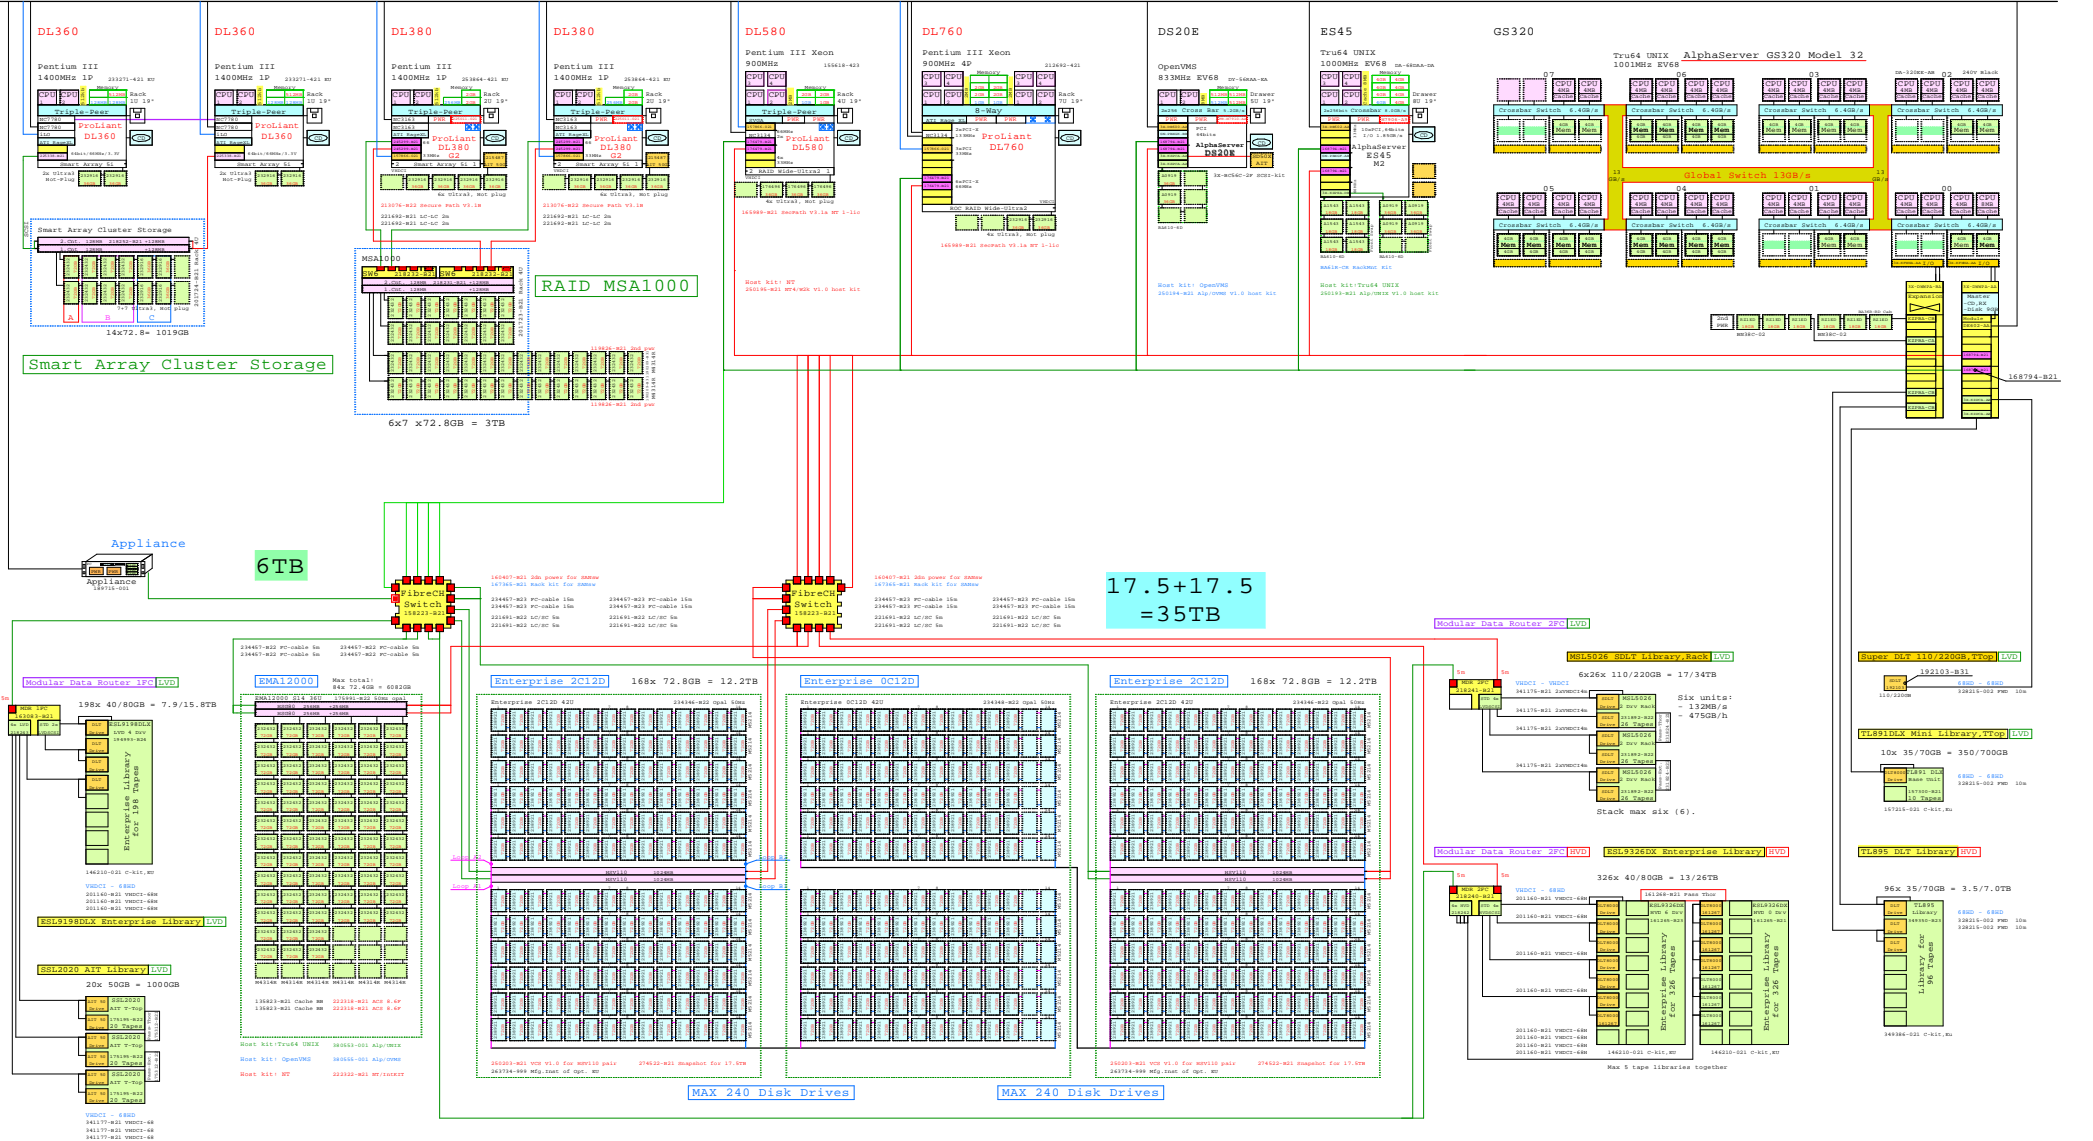

Compaq

Windows NT4.0/W2000

Linux

OpenVMS

Tru64 UNIX

Ethernet

GTCQent1