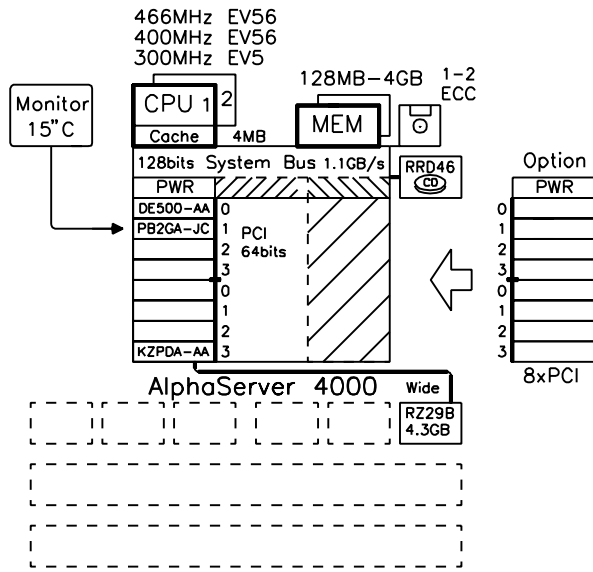

### AlphaServer 4000 Pedestal System

AlphaServer 4000 or AlphaServer 4100

### AlphaServer 4100 Cabinet System

AlphaServer 4000 or AlphaServer 4100

<http://www.digital.com/golden-eggs>

**digital** 25-Jun-1997 Detail Layer  
GEA00C

AlphaServer 4100 Pedestal & Cabinet  
GOLDEN EGGS Visual Configurations, Helsinki