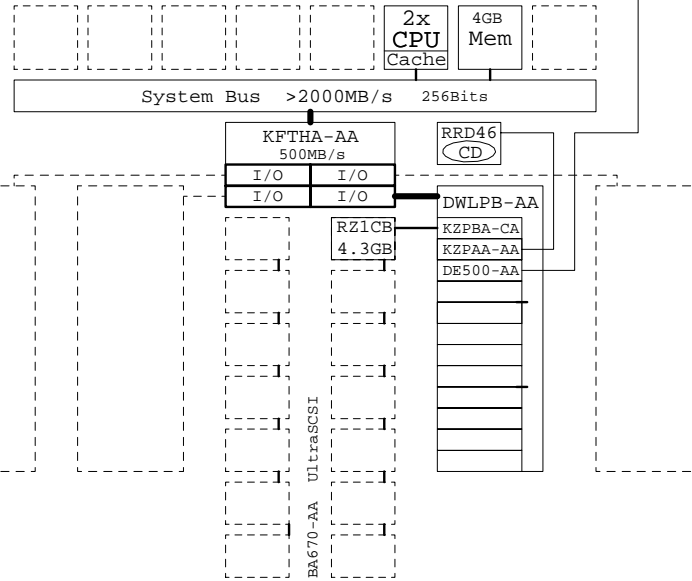

AlphaServer 8400 expanded base server

300MHz EV5 Cache 4MB
 350MHz EV5
 440MHz EV56
 625MHz EV56 **AlphaServer 8400**

AlphaServer 8400

AlphaServer 8200 expanded base server

300MHz EV5 Cache 4MB
 350MHz EV5
 440MHz EV56
 625MHz EV56 **AlphaServer 8200**

AlphaServer 8200

① One processor architecture
 Alpha 64bits

② One I/O architecture
 PCI

③ Three operating systems
 W-NT, UNIX and OpenVMS

This configuration is generated with fresh GOLDEN EGGS Software

digital	15-May-1998	GEA00H
	http://www.digital.com/golden-eggs	