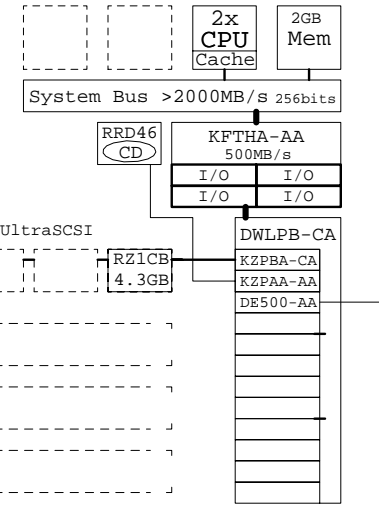

AlphaServer 8400 expanded base server

300MHz EV5 Cache 4MB
 350MHz EV5
 440MHz EV56
 625MHz EV56 **AlphaServer 8400**

AlphaServer 8400

AlphaServer 8200 expanded base server

300MHz EV5 Cache 4MB
 350MHz EV5
 440MHz EV56
 625MHz EV56 **AlphaServer 8200**

AlphaServer 8200

① One processor architecture
 Alpha 64bits

② One I/O architecture
 PCI

③ Three operating systems
 W-NT, UNIX and OpenVMS

This configuration is generated with fresh GOLDEN EGGS Software

digital	15-May-1998	GEA00H
	http://www.digital.com/golden-eggs	