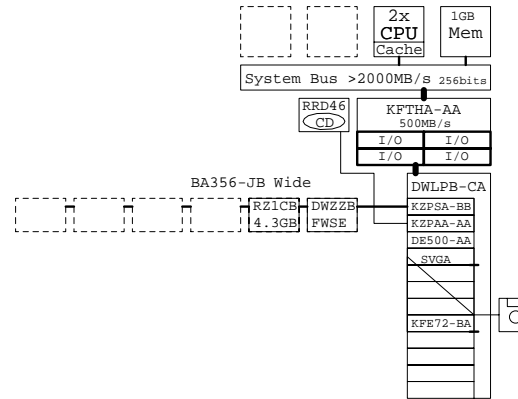

DIGITAL Server 3300

Windows NT
400MHz EV56
500MHz EV56

DIGITAL Server 5300

Windows NT
400MHz EV56
533MHz EV56

DIGITAL Server 7300

Windows NT
400MHz EV56
533MHz EV56

AlphaServer 8200

Windows NT
440MHz EV56
625MHz EV56

AlphaServer 8400

Windows NT
440MHz EV56
625MHz EV56

Windows NT

DS 3300

DS 5300

DS 7300

DS 7300

AlphaServer 8200

AlphaServer 8400

① One processor architecture
Alpha 64bits

② One I/O architecture
PCI

③ Three operating systems
W-NT, UNIX and OpenVMS

This configuration is generated with fresh GOLDEN EGGS Software

Alpha NT