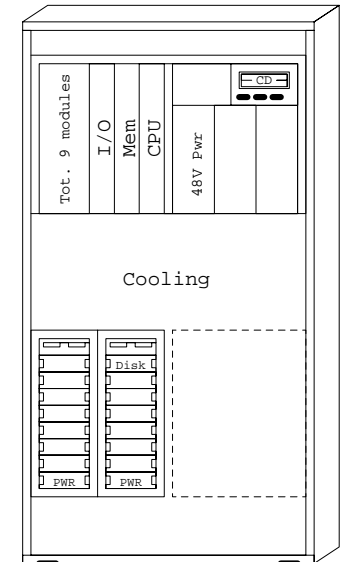

AlphaServer 8400

① One processor architecture
Alpha 64bits

② One I/O architecture
PCI

③ Three operating systems
W-NT, UNIX and OpenVMS

This configuration is generated with fresh GOLDEN EGGS Software

Alpha NT