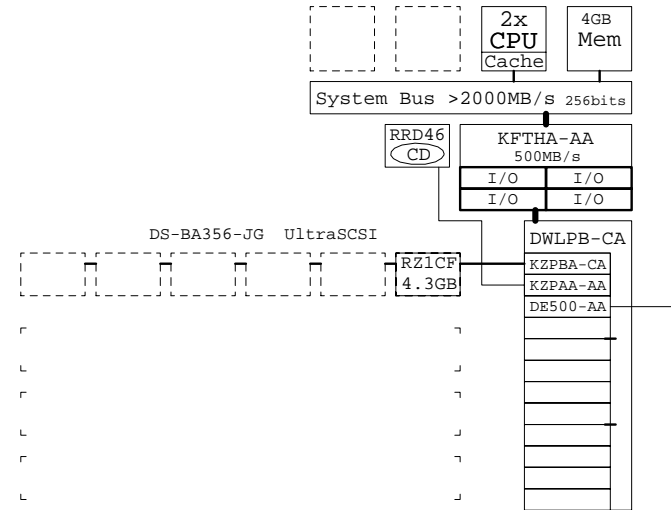

AlphaServer GS140 expanded base server

525MHz EV6 Cache 4MB

AlphaServer GS140

AlphaServer GS140

AlphaServer GS60 expanded base server

525MHz EV6 Cache 4MB

AlphaServer GS60

AlphaServer GS60