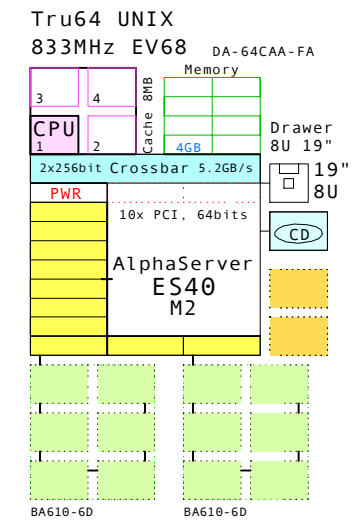

ES40

Cabinets..

www.Compaq.com/golden-eggs
Since: Oct-2000

COMPAQ	09-Jul-2001	GEA00K
	Matti.Patari@Compaq.com	
Compaq AlphaServer Family		
DS10L DS10 DS20E ES40