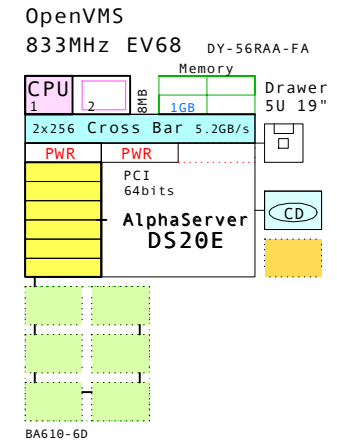

AlphaServer Family: DS10L - ES40

DS10L

Operating systems:
- Tru64 UNIX
- OpenVMS
- Linux

One U

DS10

DS20E

ES40

Cabinets..

www.Compaq.com/golden-eggs
Since: Oct-2000

COMPAQ	09-Jul-2001	GEA00K
	Matti.Patari@Compaq.com	
Compaq AlphaServer Family		
DS10L DS10 DS20E ES40