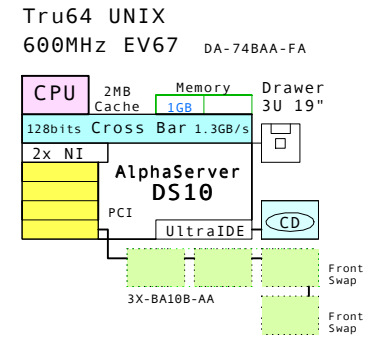

AlphaServer Family: DS10L - ES40

DS10L

Operating systems:
- Tru64 UNIX
- OpenVMS
- Linux

One U

DS10

DS20E

ES40

Cabinets..

www.Compaq.com/golden-eggs
Since: Oct-2000

COMPAQ	09-Jul-2001	GEA00K
	Matti.Patari@Compaq.com	
Compaq AlphaServer Family		
DS10L DS10 DS20E ES40