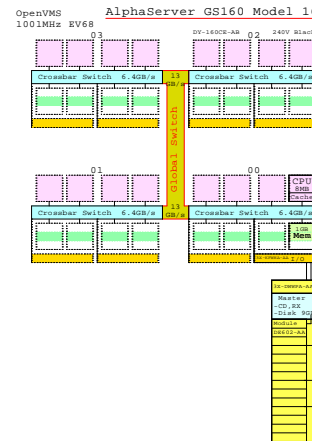

1-CPU, 1xPCI

AlphaServer Family Line

32-CPU, 223xPCI

DS10

DS20E

ES45

GS80

GS160

GS320

Operating systems:

- Tru64 UNIX
- OpenVMS
- Linux

One U

Cabinets..

GEA00M

www.compaq.com/golden-eggs

More Alpha GOLDEN EGGS Examples in Web: www.compaq.com/golden-eggs