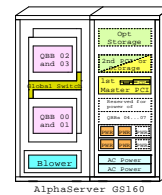

1-CPU, 1xPCI

AlphaServer Family Line

32-CPU, 223xPCI

DS10

DS20E

ES45

GS80

GS160

GS320