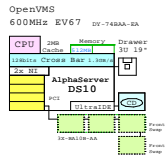

1-CPU, 1xPCI

AlphaServer Family Line

32-CPU, 223xPCI

DS10

DS20E

ES45

GS80

GS160

GS320