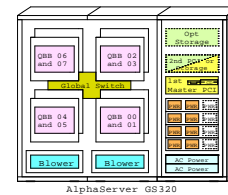

1-CPU, 1xPCI

AlphaServer Family Line

32-CPU, 223xPCI

DS10

DS20E

ES45

GS80

GS160

GS320

Operating systems:

- Tru64 UNIX
- OpenVMS
- Linux

One U

Cabinets..

GEA00M

www.compaq.com/golden-eggs

More Alpha GOLDEN EGGS Examples in Web: www.compaq.com/golden-eggs