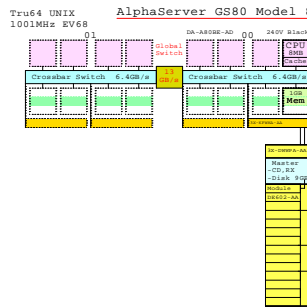

1-CPU, 1xPCI

AlphaServer Family Line

32-CPU, 223xPCI

DS10

DS20E

ES45

GS80

GS160

GS320

Operating systems:

- Tru64 UNIX
- OpenVMS
- Linux

One U

Cabinets..

GEA00M

www.compaq.com/golden-eggs

More Alpha GOLDEN EGGS Examples in Web: www.compaq.com/golden-eggs