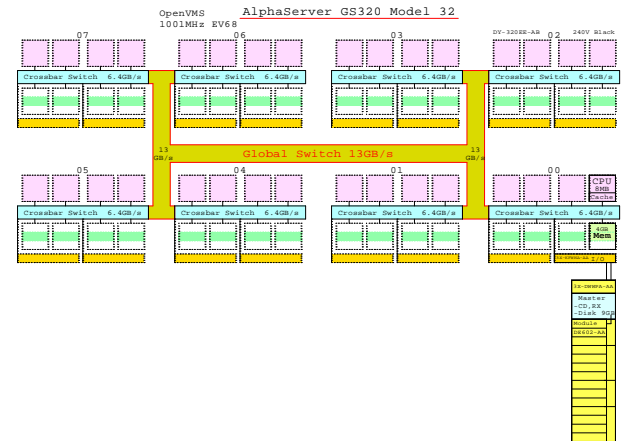

1-CPU, 1xPCI

AlphaServer Family Line

32-CPU, 223xPCI

DS10

DS20E

ES45

GS80

GS160

GS320

Operating systems:

- Tru64 UNIX
- OpenVMS
- Linux

One U

Cabinets..

GEA00M

www.compaq.com/golden-eggs

More Alpha GOLDEN EGGS Examples in Web: www.compaq.com/golden-eggs