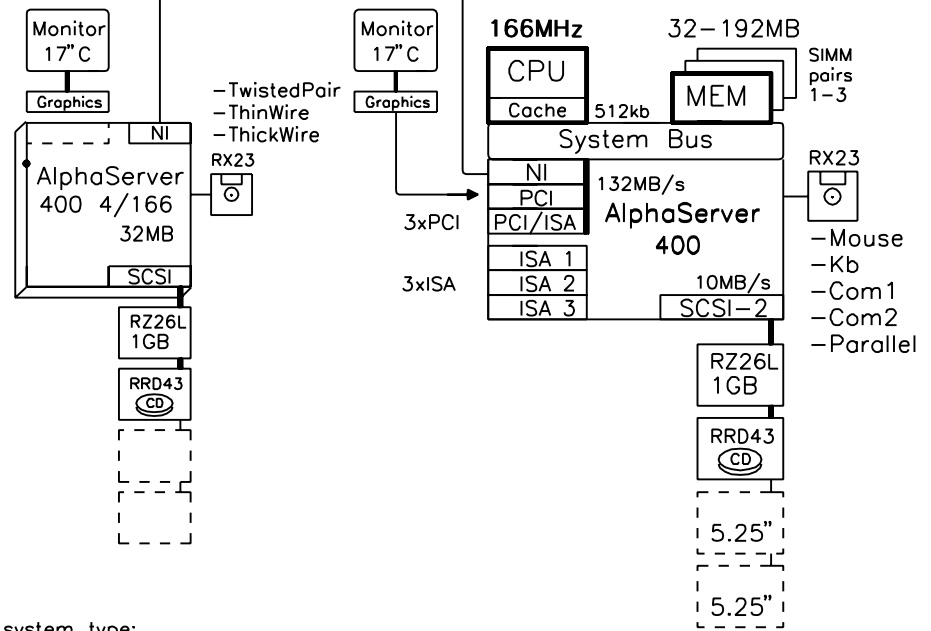

Internal Options:

Memory Expansion

MSP01-AB	16MB kit	System	Max Memory
MSP01-AC	32MB kit	kit kit 32 MB	3x 128MB
MSP01-AD	64MB kit		= 384MB
MSP01-AE	128MB kit		

Internal Storage

Tape	
PBXTL-CA	8GB DAT tape drive
PBXTZ-AA	2.0GB QIC tape drive
Narrow disks	
PBXRZ-EB	1.05GB hard disk, narrow
PBXRZ-HB	2.1GB hard disk, narrow
PBXRZ-NA	4.3GB hard disk, narrow

Controllers

PB2GA-FA	PCI-based ATI Mach64 graphics
PBXGA-AA	PCI-based ZLXp-E1 8PL Graphics OSF & VMS
PBXGA-AN	PCI-based ZLXp-E1 8PL Graphics NT
KZPAA-AA	F-SCSI-2 PCI-controller, narrow
KZPSC-AA	RAID 1-port PCI-controller, wide
KZPSC-BA	RAID 3-port PCI-controller, wide
DE435-AA	PCI-based Ethernet Controller
DEFPA-AA	FDDI PCI, single attachment

Licenses included per system type:

- Windows NT Server + 5-client access, V3.51 media kit.
- Digital UNIX 2-user base license, NAS BASE SERVER 200 license
- OpenVMS base license + system manager license, NAS BASE SERVER 200 license

External Options:

Tape	
TZ87-TA	20GB DLT tape, table top
TLZ07-DA	8GB DAT tape, table top
BN23G-01	SCSI-cable, narrow
BN19C-2E	PowerCable, European
KZPAA-AA	Recommended controller, narrow
Wide disks	
KZPSC-BA	RAID 3-port PCI-controller, wide
BN31S-1E	Oder 1 or 2 SCSI cables, wide
BA356-KC	StorageWorks pedestal, wide
BN19C-2E	Power cable, European
RZ26N-VW	1.05GB hard disk, wide
RZ28M-VW	2.1GB hard disk, wide
RZ29B-VW	4.3GB hard disk, wide
	Total: 1-7

Software Processor Code: E

digital	23-Oct-1995	Detail Layer
	GEA041	(06-Feb-97)

400 AlphaServer 400 4/166 Systems
GOLDEN EGGS Visual Configurations, Helsinki