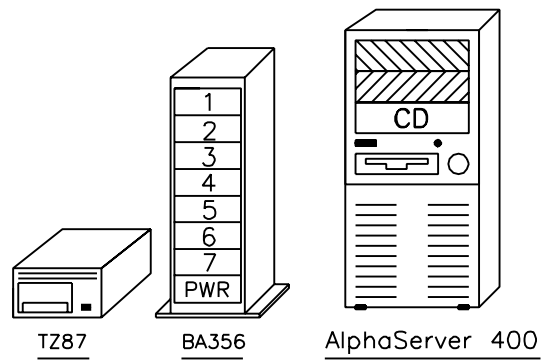

Internal Options:

Memory Expansion

MSP01-AB	16MB kit	System	Max Memory
MSP01-AC	32MB kit	kit kit 32 MB	3x 128MB
MSP01-AD	64MB kit		= 384MB
MSP01-AE	128MB kit		

Internal Storage

Tape	
PBXTL-CA	8GB DAT tape drive
PBXTZ-AA	2.0GB QIC tape drive
Narrow disks	
PBXRZ-EB	1.05GB hard disk, narrow
PBXRZ-HB	2.1GB hard disk, narrow
PBXRZ-NA	4.3GB hard disk, narrow

Controllers

PB2GA-FA	PCI-based ATI Mach64 graphics
PBXGA-AA	PCI-based ZLXp-E1 8PL Graphics OSF & VMS
PBXGA-AN	PCI-based ZLXp-E1 8PL Graphics NT
KZPAA-AA	F-SCSI-2 PCI-controller, narrow
KZPSC-AA	RAID 1-port PCI-controller, wide
KZPSC-BA	RAID 3-port PCI-controller, wide
DE435-AA	PCI-based Ethernet Controller
DEFPA-AA	FDDI PCI, single attachment

Licenses included per system type:

- Windows NT Server + 5-client access, V3.51 media kit.
- Digital UNIX 2-user base license, NAS BASE SERVER 200 license
- OpenVMS base license + system manager license, NAS BASE SERVER 200 license

External Options:

Tape	
TZ87-TA	20GB DLT tape, table top
TLZ07-DA	8GB DAT tape, table top
BN23G-01	SCSI-cable, narrow
BN19C-2E	PowerCable, European
KZPAA-AA	Recommended controller, narrow
Wide disks	
KZPSC-BA	RAID 3-port PCI-controller, wide
BN31S-1E	Oder 1 or 2 SCSI cables, wide
BA356-KC	StorageWorks pedestal, wide
BN19C-2E	Power cable, European
RZ26N-VW	1.05GB hard disk, wide
RZ28M-VW	2.1GB hard disk, wide
RZ29B-VW	4.3GB hard disk, wide
	Total: 1-7

Software Processor Code: E

digital	23-Oct-1995	Detail Layer
	GEA041	(06-Feb-97)

400 AlphaServer 400 4/166 Systems
GOLDEN EGGS Visual Configurations, Helsinki