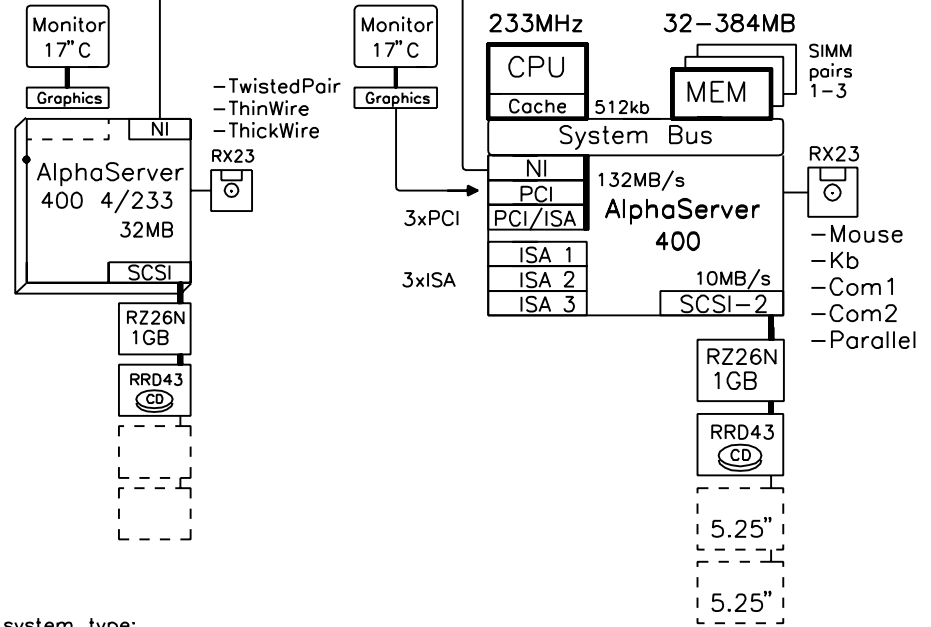

Internal Options:

Memory Expansion

MSP01-AB	16MB kit	System	Max Memory
MSP01-AC	32MB kit	kit kit 32 MB	3x 128MB
MSP01-AD	64MB kit		= 384MB
MSP01-AE	128MB kit		

Internal Storage

Tape

PBXTL-CA	8GB DAT tape drive
PBXTZ-AA	2.0GB QIC tape drive

Narrow disks

PBXRZ-EB	1.05GB hard disk, narrow
PBXRZ-HB	2.1GB hard disk, narrow
PBXRZ-NA	4.3GB hard disk, narrow

Controllers

PB2GA-FA	PCI-based ATI Mach64 graphics
PBXGA-AA	PCI-based ZLXp-E1 8PL Graphics OSF & VMS
PBXGA-AN	PCI-based ZLXp-E1 8PL Graphics NT
KZPAA-AA	F-SCSI-2 PCI-controller, narrow
KZPSC-AA	RAID 1-port PCI-controller, wide
KZPSC-BA	RAID 3-port PCI-controller, wide
DE435-AA	PCI-based Ethernet Controller
DEFPA-AA	FDDI PCI, single attachment

Licenses included per system type:

- Windows NT Server + 5-client access, V3.51 media kit.
- Digital UNIX 2-user base license, NAS BASE SERVER 150 license
- OpenVMS base license + system manager license, NAS BASE SERVER 200 license

External Options:

Tape

TZ87-TA	20GB DLT tape, table top
TLZ07-DA	8GB DAT tape, table top
BN23G-01	SCSI-cable, narrow
BN19C-2E	PowerCable, European
KZPAA-AA	Recommended controller, narrow

Wide disks

KZPSC-BA	RAID 3-port PCI-controller, wide
BN31S-1E	Order 1 or 2 SCSI cables, wide
BA356-KC	StorageWorks pedestal, wide
BN19C-2E	Power cable, European
RZ26N-VW	1.05GB hard disk, wide
RZ28M-VW	2.1GB hard disk, wide
RZ29B-VW	4.3GB hard disk, wide
Total:	1-7

Software Processor Code: E

digital	25-Feb-1996	Detail Layer
	GEA042	(06-Feb-97)

400

AlphaServer 400 4/233 Systems
GOLDEN EGGS Visual Configurations, Helsinki