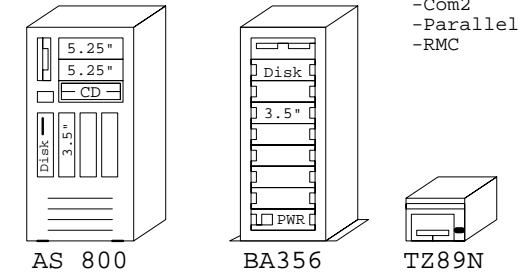

Internal options

Memory expansion

PB8MA-AC	64MB	Max memory: 2x 1GB = 2GB
PB8MA-AD	128MB	
PB8MA-AE	256MB	
PB8MA-AF	512MB	
PB8MA-AG	1GB	

Internal storage

Tape storage

PBXTZ-AA	2.0GB Qick tape drive
TLZ09-LK	8.0GB DAT tape drive
TLZ10-LK	12/24GB DAT tape drive

Disk storage

RZ1BB-SB	2.1GB UltraSCSI SCA disk
RZ1CF-SB	4.3GB UltraSCSI SCA disk
RZ1DF-SB	9.0GB UltraSCSI SCA disk
RZ1EF-SB	18GB UltraSCSI SCA disk

KZPBA-CA	UltraSCSI SE adapter
BN38C-02	2m SCSI cable,68HD-VHDCI

KZPAC-AA	RAID 1-port, 4MB cache
KZPAC-CB	RAID 3-port, 8MB cache
KZPAC-UB	Cache battery
KZPAC-SB	Dual cable bulkhead
BN37A-02	2m SCSI cbl VHDCI-VHDCI
PB8HA-DA	SCSI cable for internal storage

Controllers

DE500-AA	Fast Ethernet 10/100
DE504-BA	Fast Ethernet, Quad
DEFPA-AB	FDDI adapter,SAS MMF
DEFPA-DB	FDDI adapter,DAS MMF
DEFPA-UB	FDDI adapter,SAS TP-PMD
KFPASA-AA	DSSI controller
PBXNP-AA	Token ring adapter
KZPCM-DA	Dual SCSI + Ethernet

External options

Tape storage

DS-TZ89N-TA	35/70GB DLT tape,TT
BN21K-02	SCSI cable, FWD
BN19C-2E	Power cord, Europe
KZPBA-CA	UltraSCSI SE adapter

Disk storage

DS-BA356-KF	Pedestal, single bus
DS-BA356-KG	Pedestal, split bus
BN37A-02	2m SCSI,VHDCI-VHDCI
BN19C-2E	Power cord, Europe
DS-RZ1BB-VW	2.1GB UltraSCSI disk
DS-RZ1CF-VW	4.3GB UltraSCSI disk
DS-RZ1DF-VW	9.0GB UltraSCSI disk

Licenses included:

- DIGITAL UNIX V4.0d, Base license, Unlimited User license, Server Extension license, and Internet Access Software license and Netscape's Enterprise Server 3.0.
- OpenVMS V7.1-1H2, Base license and DIGITAL Enterprise Integration Package.

	@500MHz
SPECint95	14.2
SPECfp95	16.1
SPECweb96	1158
TPC	

Software Processor Code: E

COMPAQ	31-Dec-1998	GEA083
	www.digital.com/golden-eggs	

AlphaServer 800 5/500 Systems
GOLDEN EGGS Visual Configurations, Helsinki