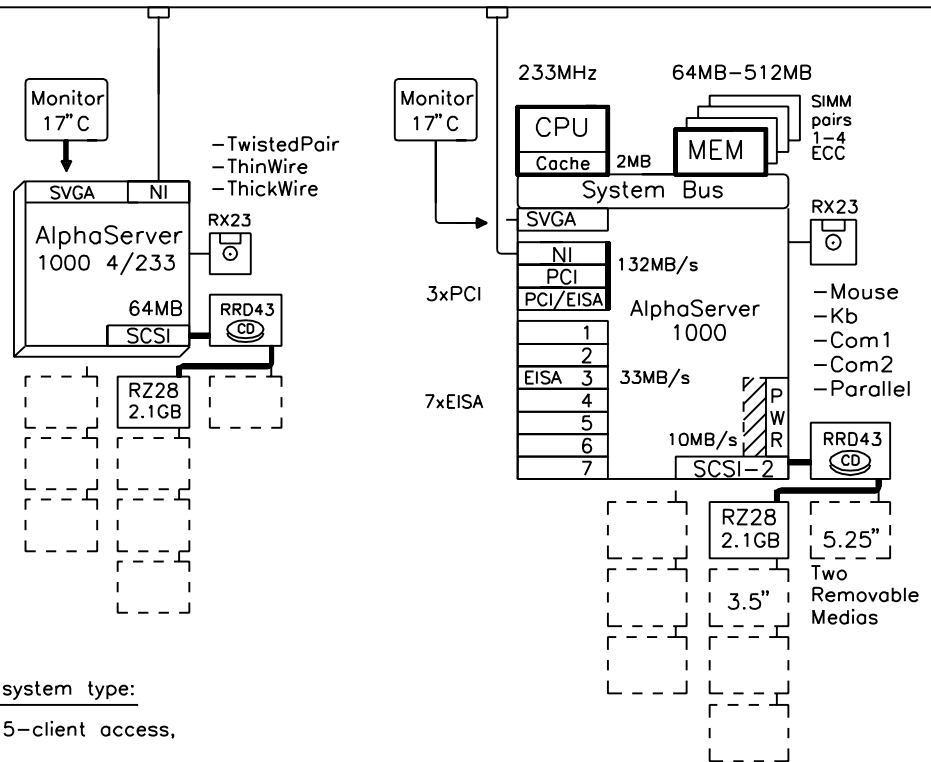

Internal Storage

Tape

PBXTL-CA 8GB DAT tape drive

Narrow disks

RZ26N-VA 1.05GB hard disk, narrow
RZ28M-VA 2.1GB hard disk, narrow
RZ29B-VA 4.3GB hard disk, narrow

Wide disks

KZPSC-AA RAID 1-port PCI-controller, wide
KZPSC-BA RAID 3-port PCI-controller, wide
PB7HA-BA Cable set, take 1 or 2
RZ26N-VW 1.05GB hard disk, wide
RZ28M-VW 2.1GB hard disk, wide
RZ29B-VW 4.3GB hard disk, wide

Controllers

KZPAA-AA F-SCSI-2 PCI-controller, narrow
KFESB-AA DSSI EISA-controller, OpenVMS
DE435-AA PCI-based Ethernet controller
DEFEA-AA FDDI EISA, single attachment
DEFPA-AA FDDI PCI, single attachment
DNSSES-AA Synchronous coms. EISA OpenVMS

Licenses included per system type:

- Windows NT Server + 5-client access, V3.51 media kit.
- BackOffice Server, V3.51 media kit.
- Digital UNIX 2-user base license, NAS BASE SERVER 200 license
- OpenVMS base license + system manager license, NAS BASE SERVER 200 license

External Options:

Tape

TZ87-TA 20GB tape drive, table top
BN23G-01 SCSI-cable, narrow
BN19C-2E PowerCable, European
KZPAA-AA Recommended controller, narrow

Wide disks

KZPSC-AA RAID 1-port PCI-controller, wide
KZPSC-BA RAID 3-port PCI-controller, wide
BN31S-1E Oder 1 or 2 SCSI cables, wide
BA356-KC StorageWorks pedestal, wide
BN19C-2E Power cable, European
RZ26N-VW 1.05GB hard disk, wide
RZ28M-VW 2.1GB hard disk, wide
RZ29B-VW 4.3GB hard disk, wide

Total:
1-7

Software Processor Code: E

digital 23-Oct-1995 Detail Layer
GOLDas10004233a

AlphaServer 1000 4/233 Systems
GOLDEN EGGS Visual Configurations, Helsinki

1000