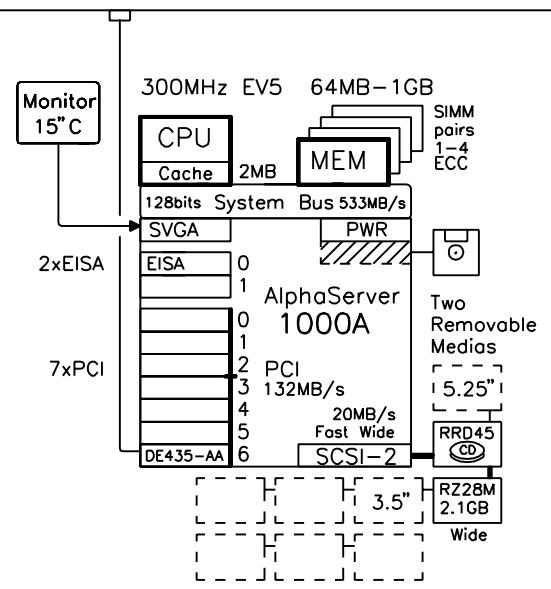

Internal Storage

Load/Backup

PBXTL-CA	8GB DAT tape drive
PBXTZ-AA	2GB QIC tape drive

Wide disks

KZPSC-AA	RAID 1-port PCI-controller, wide
KZPSC-BA	RAID 3-port PCI-controller, wide
PB7HA-BA	Cable set, take 1 or 2 wide
RZ26N-VW	1.05GB hard disk, wide 5400
RZ28M-VW	2.1GB hard disk, wide 5400
RZ28D-VW	2.1GB hard disk, wide 7200
RZ29B-VW	4.3GB hard disk, wide 7200

Controllers

KZPAA-AA	F-SCSI-2 PCI-controller, narrow
PB7HA-AA	Internal cable, narrow/wide
KFPSA-AA	PCI-based DSSI controller, OpenVMS
DE435-AA	PCI-based Ethernet controller
DE500-XA	PCI-based Fast Ethernet
DEFEA-AA	FDDI EISA, single attachment
DEFFA-AA	FDDI PCI, single attachment
DNSES-AA	Synchronous coms. EISA OpenVMS
DJ-ML200-BA	4MB PrestoServe

Licenses included per system type:

- Windows NT Server + 5-client access, V3.51 media kit.
- Digital UNIX 2-user base license, NAS 200 license
- OpenVMS base license with System Manager license and NAS 200 license.

External Options:

Tape

TZ88N-TA	40GB tape drive, table top
BN23G-01	SCSI-cable, narrow
BN19C-2E	PowerCable, European
KZPAA-AA	Recommended controller, narrow

Wide disks

KZPSC-AA	RAID 1-port PCI-controller, wide
KZPSC-BA	RAID 3-port PCI-controller, wide
BN31S-1E	Order 1 or 2 SCSI cables, wide
BA356-KC	StorageWorks pedestal, wide
BN19C-2E	Power cable, European
RZ26N-VW	1.05GB hard disk, wide
RZ28M-VW	2.1GB hard disk, wide
RZ29B-VW	4.3GB hard disk, wide

Total: 1-7

- Mouse
- Kb
- Com1
- Com2
- Parallel