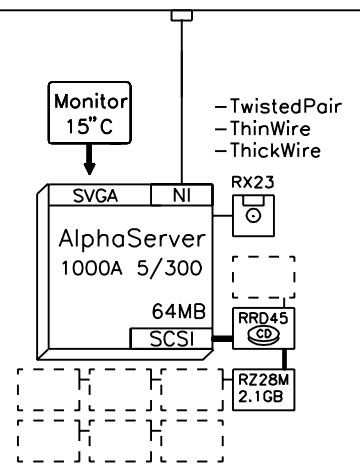

Internal Storage

Load/Backup

PBXTL-CA	8GB DAT tape drive
PBXTZ-AA	2GB QIC tape drive

Wide disks

KZPSC-AA	RAID 1-port PCI-controller, wide
KZPSC-BA	RAID 3-port PCI-controller, wide
PB7HA-BA	Cable set, take 1 or 2 wide
RZ26N-VW	1.05GB hard disk, wide 5400
RZ28M-VW	2.1GB hard disk, wide 5400
RZ28D-VW	2.1GB hard disk, wide 7200
RZ29B-VW	4.3GB hard disk, wide 7200

Controllers

KZPAA-AA	F-SCSI-2 PCI-controller, narrow
PB7HA-AA	Internal cable, narrow/wide
KFPSA-AA	PCI-based DSSI controller, OpenVMS
DE435-AA	PCI-based Ethernet controller
DE500-XA	PCI-based Fast Ethernet
DEFEA-AA	FDDI EISA, single attachment
DEFFA-AA	FDDI PCI, single attachment
DNSES-AA	Synchronous coms. EISA OpenVMS
DJ-ML200-BA	4MB PrestoServe

Licenses included per system type:

- Windows NT Server + 5-client access, V3.51 media kit.
- Digital UNIX 2-user base license, NAS 200 license
- OpenVMS base license with System Manager license and NAS 200 license.

External Options:

Tape

TZ88N-TA	40GB tape drive, table top
BN23G-01	SCSI-cable, narrow
BN19C-2E	PowerCable, European
KZPAA-AA	Recommended controller, narrow

Wide disks

KZPSC-AA	RAID 1-port PCI-controller, wide
KZPSC-BA	RAID 3-port PCI-controller, wide
BN31S-1E	Order 1 or 2 SCSI cables, wide
BA356-KC	StorageWorks pedestal, wide
BN19C-2E	Power cable, European
RZ26N-VW	1.05GB hard disk, wide
RZ28M-VW	2.1GB hard disk, wide
RZ29B-VW	4.3GB hard disk, wide

Total: 1-7

- Mouse
- Kb
- Com1
- Com2
- Parallel