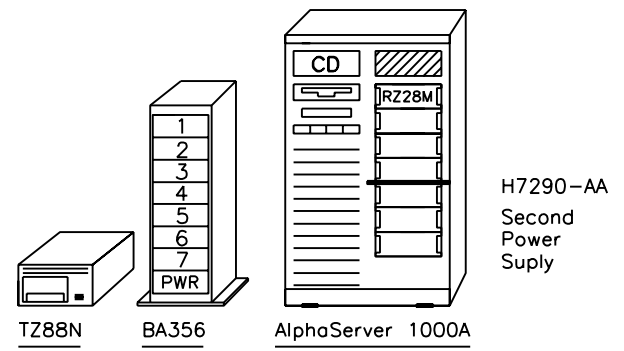

Software Processor Code: E

GEAS102A

digital 20-Oct-1996 Detail Layer
GOLDas1000a5300a

AlphaServer 1000A 5/300 Systems
GOLDEN EGGS Visual Configurations, Helsinki

1000A