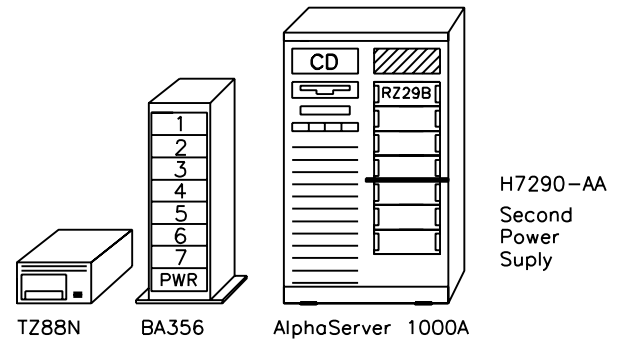

Controllers

KZPAA-AA	F-SCSI-2 PCI-controller, narrow
PB7HA-AA	Internal cable, narrow/wide
KFPSA-AA	PCI-based DSSI controller, OpenVMS
DE450-CA	PCI-based Ethernet Thin/Thick/Twist
DE500-AA	PCI-based Fast Ethernet
DEFPA-AB	FDDI EISA, single attachment
DEFPA-AA	FDDI PCI, single attachment
DNSES-AA	Synchronous coms. EISA OpenVMS
DJ-ML200-BA	4MB PrestoServe

Licenses included per system type:

- Windows NT Server V4.0 plus 10-client access, note: NT CD.kit is included in North American packages. For other NT packages order QB-23C8A-SB International English kit or language variant kit QB-23C**-SB.
- DIGITAL UNIX V4.0B unlimited, server extension, Internet AlphaServer System Software kit.
- OpenVMS V7.1 base with System Manager license and Enterprise Integrated Package.

External Options:

Tape

TZ88N-TA	40GB tape drive, table top
BN23G-01	SCSI-cable, narrow
BN19C-2E	PowerCable, European
KZPAA-AA	Recommended controller, narrow

Wide disks

KZPSC-AA	RAID 1-port, PCI, wide
KZPSC-BA	RAID 3-port, PCI, wide
BN31S-1E	Order 1 or 2 SCSI cables, wide
BA356-KC	StorageWorks pedestal, wide
BN19C-2E	Power cable, European
DS-RZ26N-VZ	1.05GB hard disk, wide
DS-RZ28M-VZ	2.1GB hard disk, wide
RZ29B-VW	4.3GB hard disk, wide

SPECint95	SPECfp95
14.4	17.8 500MHz

Software Processor Code: E

digital	18-Jun-1997	Detail Layer
	GEA10D	

AlphaServer 1000A 5/500 Systems
GOLDEN EGGS Visual Configurations, Helsinki