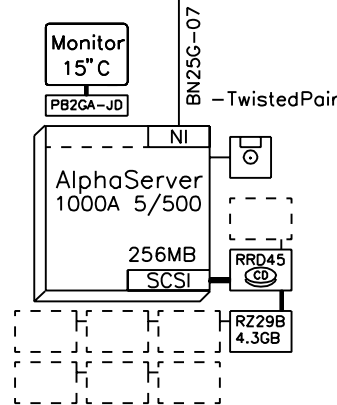

External Options:

Tape

TZ88N-TA	40GB tape drive, table top
BN23G-01	SCSI-cable, narrow
BN19C-2E	PowerCable, European
KZPAA-AA	Recommended controller, narrow

Wide disks

KZPSC-AA	RAID 1-port, PCI, wide
KZPSC-BA	RAID 3-port, PCI, wide
BN31S-1E	Order 1 or 2 SCSI cables, wide
BA356-KC	StorageWorks pedestal, wide
BN19C-2E	Power cable, European
DS-RZ26N-VZ	1.05GB hard disk, wide
DS-RZ28M-VZ	2.1GB hard disk, wide
RZ29B-VW	4.3GB hard disk, wide