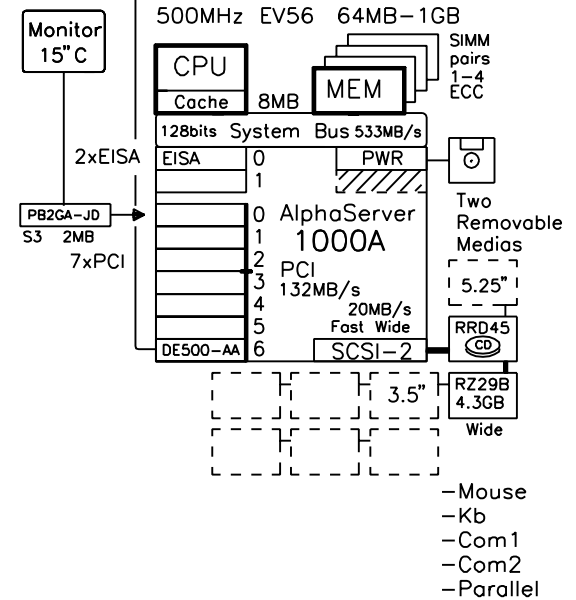

External Options:

Tape

TZ88N-TA	40GB tape drive, table top
BN23G-01	SCSI-cable, narrow
BN19C-2E	PowerCable, European
KZPAA-AA	Recommended controller, narrow

Wide disks

KZPSC-AA	RAID 1-port, PCI, wide
KZPSC-BA	RAID 3-port, PCI, wide
BN31S-1E	Order 1 or 2 SCSI cables, wide
BA356-KC	StorageWorks pedestal, wide
BN19C-2E	Power cable, European
DS-RZ26N-VZ	1.05GB hard disk, wide
DS-RZ28M-VZ	2.1GB hard disk, wide
RZ29B-VW	4.3GB hard disk, wide