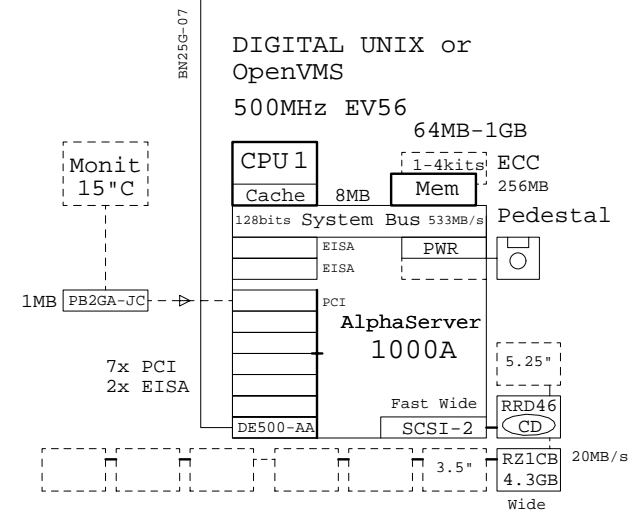

AlphaServer 1000A 5/500 Systems

Order number	Operating system	Server systems, 64bits 500MHz
#1 PB79B-FA/FB	DIGITAL UNIX	128MB 4.3GB CD,RX NI NO SVGA
	DIGITAL UNIX	256MB 4.3GB CD,RX NI NO SVGA
PB79B-MA/MB	OpenVMS	128MB 4.3GB CD,RX NI NO SVGA
	OpenVMS	256MB 4.3GB CD,RX NI NO SVGA

120V/240V

#2 SVGA color monitor #3 For 240V use, select power cord and keyboard.

15" SN-PCXBV-EZ/EY
17" SN-PCXBV-FZ/FY
21" SN-PCXAV-WZ/WY

North/South

LK47W- UNIX	-AE GB	-AG G	-AM S
	-AB B	-AH NL	-AN N
LK46W- OVMS	-AD DK	-AI I	-AP F
	-AF FI	-AK CH	-AS E

BN19C-2E Europe
BN19A-2E GB
BN19E-2E CH
BN19K-2E DK
BN19Z-2E I