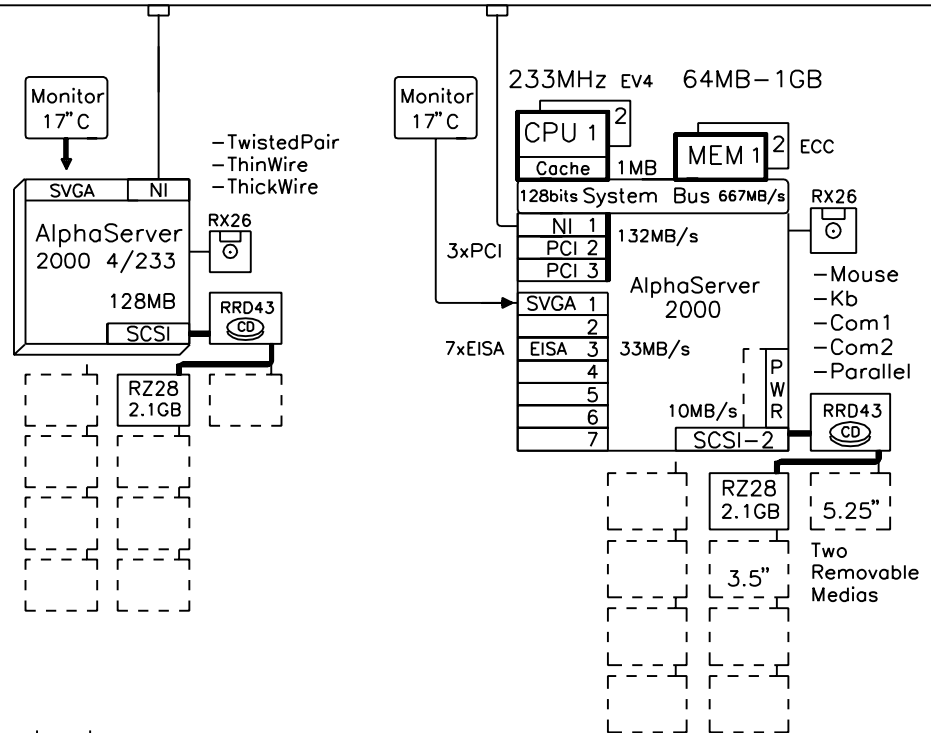

Software Processor Code: G

digital	8-Nov-1995	Detail Layer
	GOLDas20004233a	

AlphaServer 2000 4/233 Systems
GOLDEN EGGS Visual Configurations, Helsinki

2000