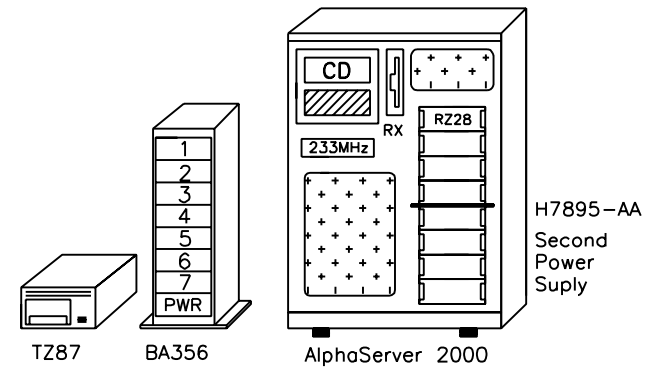

Software Processor Code: G

digital	8-Nov-1995	Detail Layer
	GOLDas20004233a	

AlphaServer 2000 4/233 Systems
GOLDEN EGGS Visual Configurations, Helsinki

2000