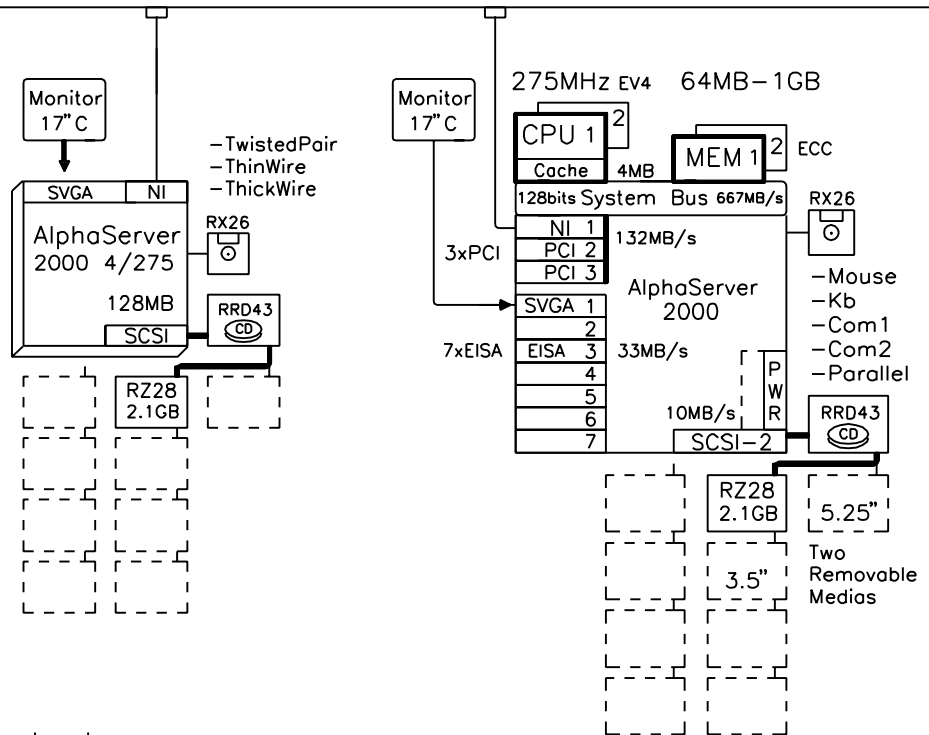

Software Processor Code: G

digital 18-Oct-1995 Detail Layer
GOLDas20004275a

AlphaServer 2000 4/275 Systems
GOLDEN EGGS Visual Configurations, Helsinki

2000