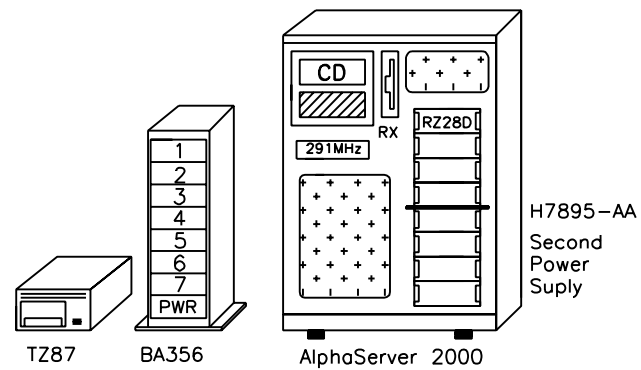

Software Processor Code: G

GEAS201A

digital 16-Apr-1996 Detail Layer
GOLDas20005300a

AlphaServer 2000 5/300 Systems
GOLDEN EGGS Visual Configurations, Helsinki

2000