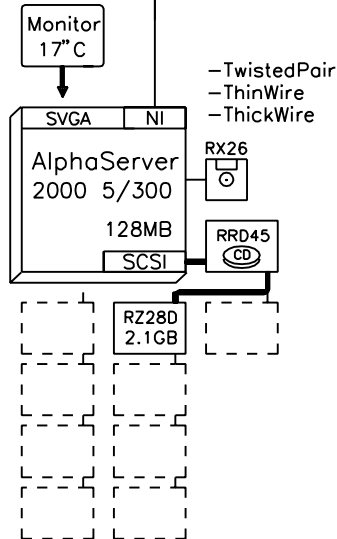

Software Processor Code: G

GEAS201A

digital 16-Apr-1996 Detail Layer
GOLDas20005300a

AlphaServer 2000 5/300 Systems
GOLDEN EGGS Visual Configurations, Helsinki

2000