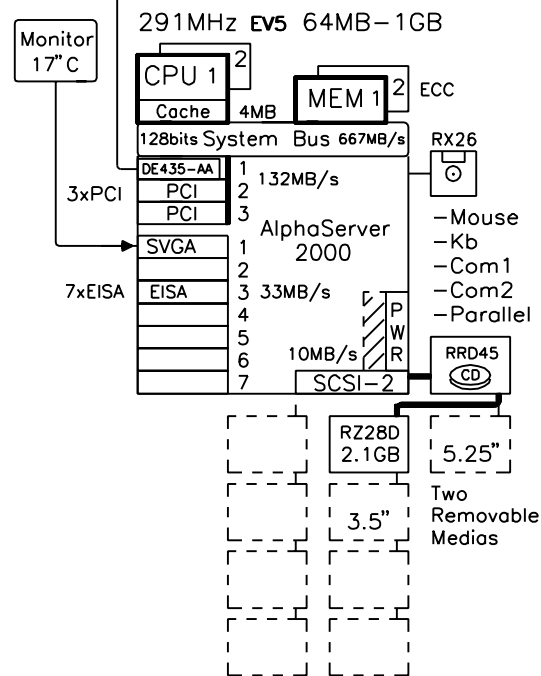

Software Processor Code: G

GEAS201A

digital 16-Apr-1996 Detail Layer
GOLDas20005300a

AlphaServer 2000 5/300 Systems
GOLDEN EGGS Visual Configurations, Helsinki

2000