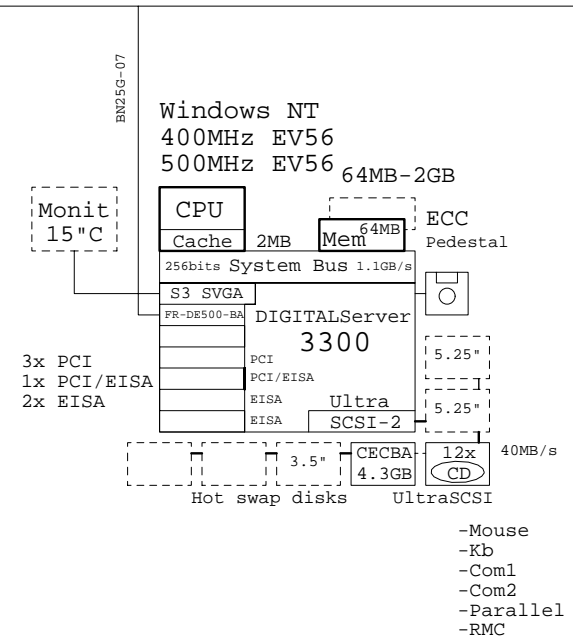

Memory expansion

FR-PCSMA-BB	64MB	Max memory: 2x 1GB = 2GB
FR-PCSMA-BC	128MB	
FR-PCSMA-BD	256MB	
FR-PCSMA-BE	512MB	
FR-PCSMA-BF	1GB	

Internal storage

Tape storage

FR-PCXAT-AJ	4/8GB DAT tape drive
FR-PCXAT-AK	12/24GB DAT tape drive
FR-PCXAT-EA	25/50GB AIT tape drive

Disk storage

FR-CDCBA-DA	2.1GB UltraSCSI SCA disk
FR-CECBA-DA	4.3GB UltraSCSI SCA disk
FR-CECCA-DA	4.3GB UltraSCSI 10k rpm
FR-CFCBA-DA	9.0GB UltraSCSI SCA disk
FR-CGCBA-DA	18GB UltraSCSI SCA disk
FR-PCTAZ-DF	UltraSCSI SE adapter
FR-BN38C-02	2m SCSI cable, 68HD-VHDCI
FR-KZPAC-AA	RAID 1-port, 4MB cache
FR-KZPAC-CB	RAID 3-port, 8MB cache
FR-PCTAR-UB	Cache battery
FR-KZPAC-SB	Dual cable bulkhead
FR-BN37A-02	2m SCSI cbl VHDCI-VHDCI

PB8HA-DA	SCSI cable for internal storage
BC25V-1H	Bulkhead for 3rd port

Networks

FR-DE500-AA	Fast Ethernet 10/100
FR-DE450-CA	Ethernet, thin/thic/twis
FR-DEFFPA-AB	FDDI adapter, SAS MMF
FR-DEFFPA-DB	FDDI adapter, DAS MMF
FR-DEFFPA-UB	FDDI adapter, SAS TP-PMD

External options

Tape storage

DS-TZ89N-TA	35/70GB DLT tape, TT
BN21K-02	SCSI cable, FWD
BN19C-2E	Power cord, Europe
KZPDA-AA	SCSI controller, FWSE

Disk storage

FR-BA356-PA	Pedestal, Ultra SCSI
FR-BN37A-02	2m SCSI, VHDCI-VHDCI
BN19C-2E	Power cord, Europe
FR-CDCBA-CA	2.1GB UltraSCSI disk
FR-CECBA-CA	4.3GB UltraSCSI disk
FR-CECCA-CA	4.3GB UltraSCSI 10krpm
FR-CFCBA-CA	9.0GB UltraSCSI disk
FR-CGCBA-CA	18GB UltraSCSI disk

Licenses included:
- Windows NT Server 4.0

digital	29-May-1998	GEA331
	http://www.digital.com/golden-eggs	

NT
3300

DIGITAL Server 3300 Systems
GOLDEN EGGS Visual Configurations, Helsinki