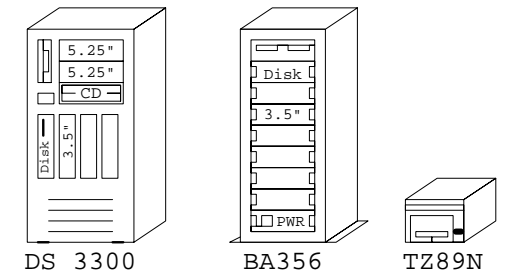

Memory expansion

FR-PCSMA-BB	64MB	Max memory: 2x 1GB = 2GB
FR-PCSMA-BC	128MB	
FR-PCSMA-BD	256MB	
FR-PCSMA-BE	512MB	
FR-PCSMA-BF	1GB	

Internal storage

Tape storage

FR-PCXAT-AJ	4/8GB DAT tape drive
FR-PCXAT-AK	12/24GB DAT tape drive
FR-PCXAT-EA	25/50GB AIT tape drive

Disk storage

FR-CDCBA-DA	2.1GB UltraSCSI SCA disk
FR-CECBA-DA	4.3GB UltraSCSI SCA disk
FR-CECCA-DA	4.3GB UltraSCSI 10k rpm
FR-CFCBA-DA	9.0GB UltraSCSI SCA disk
FR-CGCBA-DA	18GB UltraSCSI SCA disk
FR-PCTAZ-DF	UltraSCSI SE adapter
FR-BN38C-02	2m SCSI cable, 68HD-VHDCI
FR-KZPAC-AA	RAID 1-port, 4MB cache
FR-KZPAC-CB	RAID 3-port, 8MB cache
FR-PCTAR-UB	Cache battery
FR-KZPAC-SB	Dual cable bulkhead
FR-BN37A-02	2m SCSI cbl VHDCI-VHDCI

PB8HA-DA	SCSI cable for internal storage
BC25V-1H	Bulkhead for 3rd port

Networks

FR-DE500-AA	Fast Ethernet 10/100
FR-DE450-CA	Ethernet, thin/thic/twis
FR-DEFFPA-AB	FDDI adapter, SAS MMF
FR-DEFFPA-DB	FDDI adapter, DAS MMF
FR-DEFFPA-UB	FDDI adapter, SAS TP-PMD

External options

Tape storage

DS-TZ89N-TA	35/70GB DLT tape, TT
BN21K-02	SCSI cable, FWD
BN19C-2E	Power cord, Europe
KZPDA-AA	SCSI controller, FWSE

Disk storage

FR-BA356-PA	Pedestal, Ultra SCSI
FR-BN37A-02	2m SCSI, VHDCI-VHDCI
BN19C-2E	Power cord, Europe
FR-CDCBA-CA	2.1GB UltraSCSI disk
FR-CECBA-CA	4.3GB UltraSCSI disk
FR-CECCA-CA	4.3GB UltraSCSI 10krpm
FR-CFCBA-CA	9.0GB UltraSCSI disk
FR-CGCBA-CA	18GB UltraSCSI disk

Licenses included:
- Windows NT Server 4.0

digital	29-May-1998	GEA331
	http://www.digital.com/golden-eggs	

NT
3300

DIGITAL Server 3300 Systems
GOLDEN EGGS Visual Configurations, Helsinki