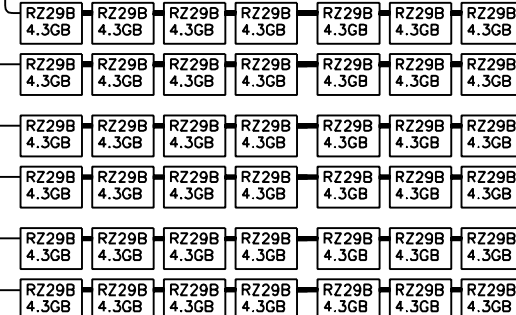

### AlphaServer 4000 Wide

RAID 6x7 x 4.3GB = 180GB

#### CPU Cabinet

**Total: 3x 180GB = 540GB**

RAID 6x7 x 4.3GB = 180GB

Two storage trays per RAID controller

RAID 6x7 x 4.3GB = 180GB