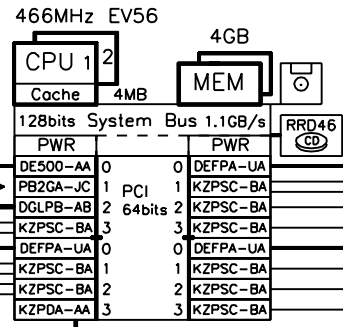

ATM

Ethernet IEEE 802.3

### AlphaServer 4000 Wide

RAID 6x7 x 4.3GB = 180GB