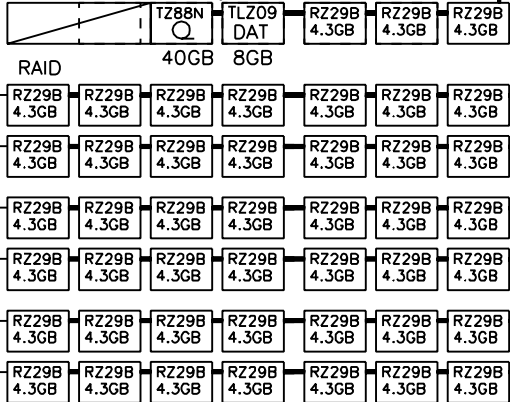

ATM

Ethernet IEEE 802.3

### AlphaServer 4000 Wide

RAID 6x7 x 4.3GB = 180GB

#### CPU Cabinet

**Total: 3x 180GB = 540GB**

RAID 6x7 x 4.3GB = 180GB

Two storage trays per RAID controller

RAID 6x7 x 4.3GB = 180GB