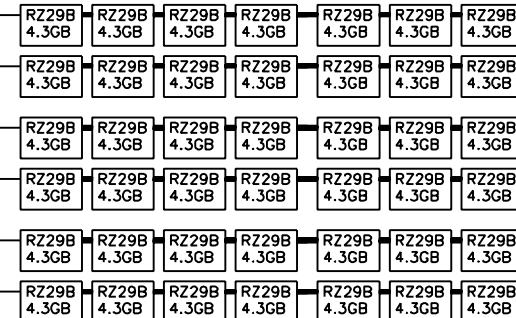

#### CPU Cabinet

**Total: 3x 180GB = 540GB**

RAID 6x7 x 4.3GB = 180GB

Two storage trays per RAID controller

RAID 6x7 x 4.3GB = 180GB

#### Expansion Cabinet