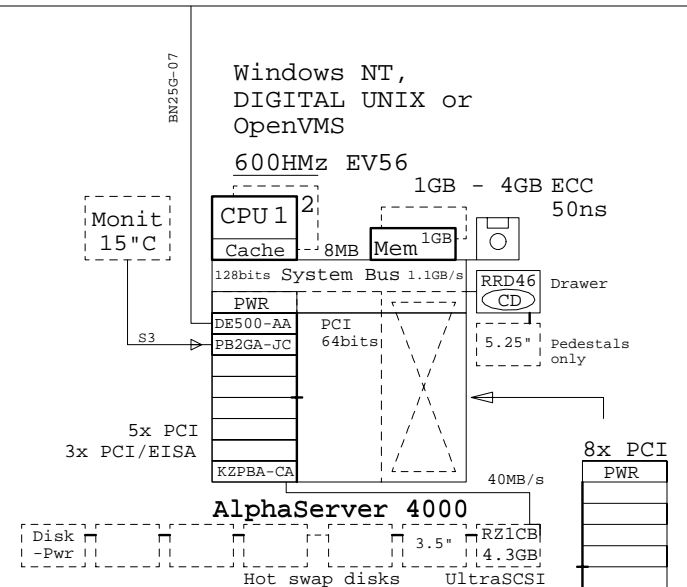

#3 SVGA color monitor	#4 For 240V use, select keyboard and power cord
15" SN-PCXBV-EZ/EY	LK47W- -AE GB -AG G -AM S BN19C-2E Europa
17" SN-PCXBV-FZ/FY	UNIX -AB B -AH NL -AN N BN19A-2E GB
21" SN-PCXAV-WZ/WY	LK46W- -AD DK -AI I -AP F BN19E-2E CH
North/South	OVMS -AF FI -AK CH -AS E BN19K-2E DK
	BN19Z-2E I

Internal options

Memory expansion

Memory 50ns	Memory 60ns
MS332-FA 1GB	MS330-FA
MS332-GA 2GB	MS330-GA

Additional CPUs

600MHz	533MHz
W-NT	KN305-DD
UNIX	KN306-AB KN305-DB
OVMS	KN306-AC KN305-DC

H7291-AA 2nd, 3rd power supply

Internal storage

Tape storage

DS-TZ89N-VW 35/70GB DLT tape drive

Disk storage

DS-RZ1CB-VW 4.3GB UltraSCSI disk
DS-RZ1CB-NT 4.3GB UltraSCSI NT-disk
DS-RZ1DB-VW 9.1GB UltraSCSI disk
DS-RZ1EF-VW 18GB UltraSCSI disk

KZPBA-CA UltraSCSI SE adapter
BN38C-02 2m SCSI cable, 68HD-VHDCI
KZPAC-CB RAID 3-port, 8MB cache
KZPAC-UB Cache battery
KZPAC-SB Dual cable bulkhead
BN37A-02 2m SCSI cbl VHDCI-VHDCI

Controllers

DE450-CA Ethernet, thin/thic/twis
DEFPA-AB FDDI adapter, SAS MMF
PBXNP-AA Token ring adapter
KFPSA-AA DSSI controller
CIPCA-BA CI controller

External options

Tape storage

DS-TL891-NT 10 cartridge DLT Lib
BN21K-05 5m SCSI cable, FWD
BN19C-2E Power cord, Europe
KZPSA-BB SCSI controller, FWD

Licenses included:

- Windows NT Server 4.0, plus 10-client access license and North American English CD-kit included. For all other language of NT-systems order QB-23Cxx-SB language CD-kit.
- DIGITAL UNIX V4.0d, Base license, Unlimited User license, Server Extension license, and Internet Access Software license and Netscape's Enterprise Server 3.0.
- OpenVMS V7.1-1H1, Base license and DIGITAL Enterprise Integration Package.

@600MHz
SPECint95 18.8
SPECfp95 29.2
SPECweb96 xx
TPC yyy@$x

Software Processor Code: G

digital 18-May-1998 GEA40A
<http://www.digital.com/golden-eggs>

AlphaServer 4000 5/600 Systems
GOLDEN EGGS Visual Configurations, Helsinki