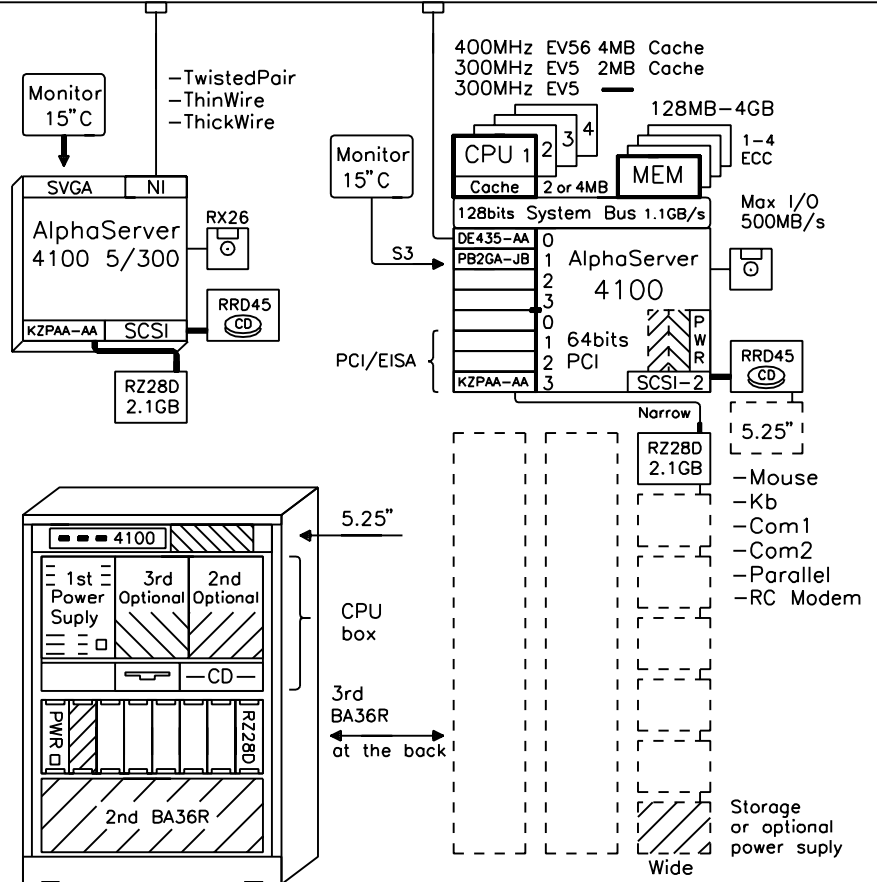

Licenses included per system type:

- Windows NT Server + 5-client access, V3.51 media kit.
- Digital UNIX base license
  Digital NAS Base Server 200 license
- OpenVMS base license
  NAS 200 for OpenVMS license

302XR-BW CPU upgrade 5/300 ->5/400,4MB

Software Processor Code: G GEAS410A

digital 18-Apr-1996 Detail Layer
GOLDas41005300a

AlphaServer 4100 5/300 Systems
GOLDEN EGGS Visual Configurations, Helsinki

4100