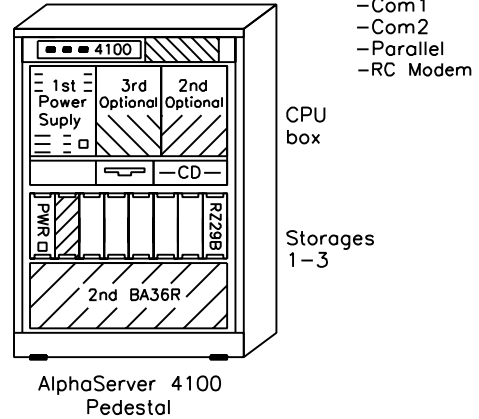

#4 For 240V select keyboard and power cord for pedestal

#5 2x BN19C-2E EUROPE	BN19A-2E GB	BN19K-2E DK	BN19M-2E I
	BN19E-2E CH	BN18L-2E IL	BN19S-2E India

Internal Options:

Memory Expansion

MS320-CA	128MB	MEM 1 2 3 4
MS330-EA	512MB	
MS330-FA	1GB	
MS330-GA	2GB	

Max Memory = 8GB

Additional CPUs, SMP

5/400 4MB	5/300 2MB
NT KN304-BC	KN302-BC
UNIX KN304-BA	KN302-BA
OVMS KN304-BB	KN302-BB

Internal Storage

Tape

TLZ09-LK	8GB DAT tape drive for pedestal only
TLZ09-VA	8GB DAT tape drive StorageWorks
TZ88N-VA	40GB DLT tape, 3MB/s

Wide disks

RZ28D-VW	2.1GB hard disk, wide
RZ29B-VW	4.3GB hard disk, wide

Controllers

KZPSC-BA	PCI-based 3-port RAID, wide
BN31S-1E	Wide data cable, 1-3
KZPAC-SB	Cbl bukhead for two 3rd ports
KZPSA-BB	PCI-based Fast-Wide-Differential SCSI
BN21W-0B	Flexible Y-cable for ext. terminator
H879-A	External FWD-terminator
BN21K-03	FWD SCSI cable
KFP5A-AA	PCI-based DSSI-controller
BC29S-09	DSSI cable
DEFPA-AA	FDDI PCI, single attachment
DE500-XA	PCI-based Fast Ethernet controller

H7291-AA
Power supply
for 3rd-4th
CPU
BN35S-02

External Options:

Tape

TZ887-NT	140/280GB DLT-tape, tabletop
BN19C-2E	Power cord 240V Europe
TZ887-NE	140/280GB DLT-tape, for cabinet
BN30B-02	Cabinet power cord
KZPAA-AA	SCSI-controller, narrow
BN23G-02	50HD-50LD SCSI-cable

http:// internet here..... ..

Licenses included per system type:

- Windows NT Server + 5-client access, V3.51 media kit.
- Digital UNIX base license and Internet Digital NAS Base Server 200 license

- OpenVMS base license
  NAS 200 for OpenVMS license

304XR-BW CPU upgrade 5/300 -> 5/400, 4MB
Dx-51Z1x-AA 4000 -> 4100

Software Processor Code: G

digital 10-Feb-1997 Detail Layer
GEA415

AlphaServer 4100 5/400 Systems
GOLDEN EGGS Visual Configurations, Helsinki

4100