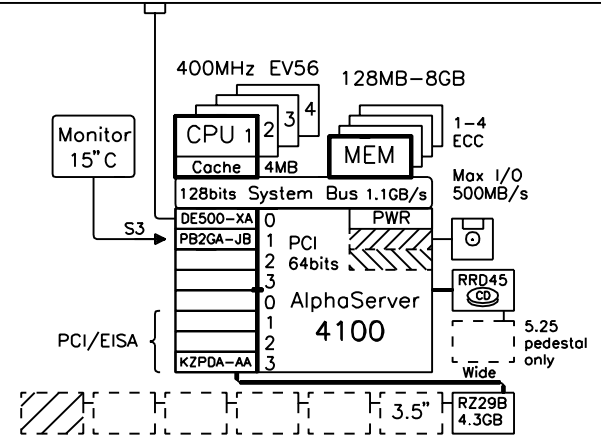

#4 For 240V select keyboard and power cord for pedestal

#5 2x BN19C-2E EUROPE	BN19A-2E GB	BN19K-2E DK	BN19M-2E I
	BN19E-2E CH	BN18L-2E IL	BN19S-2E India

Internal Options:

Memory Expansion

MS320-CA	128MB	MEM 1 2 3 4
MS330-EA	512MB	
MS330-FA	1GB	
MS330-GA	2GB	

Max Memory = 8GB

Additional CPUs, SMP

5/400 4MB	5/300 2MB
NT KN304-BC	KN302-BC
UNIX KN304-BA	KN302-BA
OVMS KN304-BB	KN302-BB

Internal Storage

Tape

TLZ09-LK	8GB DAT tape drive for pedestal only
TLZ09-VA	8GB DAT tape drive StorageWorks
TZ88N-VA	40GB DLT tape, 3MB/s

Wide disks

RZ28D-VW	2.1GB hard disk, wide
RZ29B-VW	4.3GB hard disk, wide

Controllers

KZPSC-BA	PCI-based 3-port RAID, wide
BN31S-1E	Wide data cable, 1-3
KZPAC-SB	Cbl bukhead for two 3rd ports
KZPSA-BB	PCI-based Fast-Wide-Differential SCSI
BN21W-0B	Flexible Y-cable for ext. terminator
H879-A	External FWD-terminator
BN21K-03	FWD SCSI cable
KFP5A-AA	PCI-based DSSI-controller
BC29S-09	DSSI cable
DEFPA-AA	FDDI PCI, single attachment
DE500-XA	PCI-based Fast Ethernet controller

H7291-AA
Power supply
for 3rd-4th
CPU
BN35S-02

External Options:

Tape

TZ887-NT	140/280GB DLT-tape, tabletop
BN19C-2E	Power cord 240V Europe
TZ887-NE	140/280GB DLT-tape, for cabinet
BN30B-02	Cabinet power cord
KZPAA-AA	SCSI-controller, narrow
BN23G-02	50HD-50LD SCSI-cable

http:// internet here..... ..

Licenses included per system type:

- Windows NT Server + 5-client access, V3.51 media kit.
- Digital UNIX base license and Internet Digital NAS Base Server 200 license

- OpenVMS base license
  NAS 200 for OpenVMS license

304XR-BW CPU upgrade 5/300 -> 5/400, 4MB
Dx-51Z1x-AA 4000 -> 4100

Software Processor Code: G

digital 10-Feb-1997 Detail Layer
GEA415

AlphaServer 4100 5/400 Systems
GOLDEN EGGS Visual Configurations, Helsinki

4100