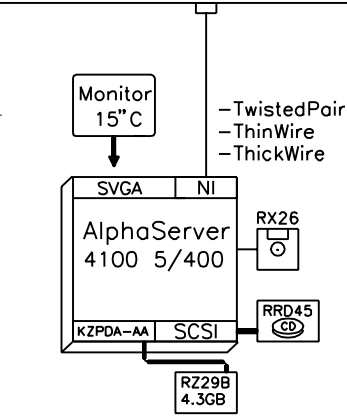

#4 For 240V select keyboard and power cord for pedestal

#5 2x BN19C-2E EUROPE	BN19A-2E GB	BN19K-2E DK	BN19M-2E I
	BN19E-2E CH	BN18L-2E IL	BN19S-2E India

Internal Options:

Memory Expansion

MS320-CA	128MB	MEM 1 2 3 4
MS330-EA	512MB	
MS330-FA	1GB	
MS330-GA	2GB	

Max Memory = 8GB

Additional CPUs, SMP

5/400 4MB	5/300 2MB
NT KN304-BC	KN302-BC
UNIX KN304-BA	KN302-BA
OVMS KN304-BB	KN302-BB

Internal Storage

Tape

TLZ09-LK	8GB DAT tape drive for pedestal only
TLZ09-VA	8GB DAT tape drive StorageWorks
TZ88N-VA	40GB DLT tape, 3MB/s

Wide disks

RZ28D-VW	2.1GB hard disk, wide
RZ29B-VW	4.3GB hard disk, wide

Controllers

KZPSC-BA	PCI-based 3-port RAID, wide
BN31S-1E	Wide data cable, 1-3
KZPAC-SB	Cbl bukhead for two 3rd ports
KZPSA-BB	PCI-based Fast-Wide-Differential SCSI
BN21W-0B	Flexible Y-cable for ext. terminator
H879-A	External FWD-terminator
BN21K-03	FWD SCSI cable
KFP5A-AA	PCI-based DSSI-controller
BC29S-09	DSSI cable
DEFPA-AA	FDDI PCI, single attachment
DE500-XA	PCI-based Fast Ethernet controller

H7291-AA
Power supply
for 3rd-4th
CPU
BN35S-02

External Options:

Tape

TZ887-NT	140/280GB DLT-tape, tabletop
BN19C-2E	Power cord 240V Europe
TZ887-NE	140/280GB DLT-tape, for cabinet
BN30B-02	Cabinet power cord
KZPAA-AA	SCSI-controller, narrow
BN23G-02	50HD-50LD SCSI-cable

http:// internet here..... ..

Licenses included per system type:

- Windows NT Server + 5-client access, V3.51 media kit.
- Digital UNIX base license and Internet Digital NAS Base Server 200 license

- OpenVMS base license
  NAS 200 for OpenVMS license

304XR-BW CPU upgrade 5/300 -> 5/400, 4MB
Dx-51Z1x-AA 4000 -> 4100

Software Processor Code: G

digital 10-Feb-1997 Detail Layer
GEA415

AlphaServer 4100 5/400 Systems
GOLDEN EGGS Visual Configurations, Helsinki

4100