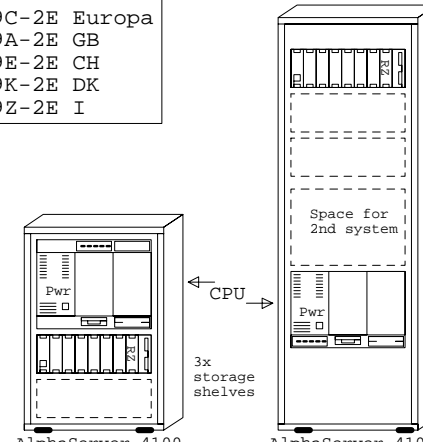

#3 SVGA color monitor	#4 For 240V use, select keyboard and power cord
15" SN-PCXBV-EZ/EY	LK47W- -AE GB -AG G -AM S BN19C-2E Europa
17" SN-PCXBV-FZ/FY	UNIX -AB B -AH NL -AN N BN19A-2E GB
21" SN-PCXAV-WZ/WY	OVMS -AD DK -AI I -AP F BN19E-2E CH
North/South	OVMS -AF FI -AK CH -AS E BN19K-2E DK
	BN19Z-2E I

Internal options

Memory expansion

Memory 50ns	Memory 60ns
MS332-FA 1GB	MS330-EA
MS332-GA 2GB	MS330-FA
	MS330-GA

Additional CPUs

600MHz	533MHz
W-NT	KN305-DD
UNIX	KN306-AB KN305-DB
OVMS	KN306-AC KN305-DC

H7291-AA 2nd, 3rd power supply

Internal storage

Tape storage

DS-TZ89N-VW 35/70GB DLT tape drive

Disk storage

DS-RZ1CB-VW 4.3GB UltraSCSI disk
DS-RZ1CB-NT 4.3GB UltraSCSI NT-disk
DS-RZ1DB-VW 9.1GB UltraSCSI disk
DS-RZ1EF-VW 18GB UltraSCSI disk

KZPBA-CA UltraSCSI SE adapter
BN38C-02 2m SCSI cable, 68HD-VHDCI
KZPAC-CB RAID 3-port, 8MB cache
KZPAC-UB Cache battery
KZPAC-SB Dual cable bulkhead
BN37A-02 2m SCSI cbl VHDCI-VHDCI

Controllers

DE450-CA Ethernet, thin/thic/twis
DEFPA-AB FDDI adapter, SAS MMF
PBXNP-AA Token ring adapter
KFPSA-AA DSSI controller
CIPCA-BA CI controller

External options

Tape storage

DS-TL891-NT 10 cartridge DLT Lib
BN21K-05 5m SCSI cable, FWD
BN19C-2E Power cord, Europe
KZPSA-BB SCSI controller, FWD

Licenses included:

- Windows NT Server 4.0, plus 10-client access license and North American English CD-kit included. For all other language of NT-systems order QB-23Cxx-SB language CD-kit.
- DIGITAL UNIX V4.0d, Base license, Unlimited User license, Server Extension license, and Internet Access Software license and Netscape's Enterprise Server 3.0.
- OpenVMS V7.1-1H1, Base license and DIGITAL Enterprise Integration Package.

	@600MHz
SPECint95	18.8
SPECfp95	29.2
SPECweb96	4587
TPC	15.100@80

Software Processor Code: G

digital	18-May-1998	GEA41B
http://www.digital.com/golden-eggs		

AlphaServer 4100 5/600 Systems
GOLDEN EGGS Visual Configurations, Helsinki