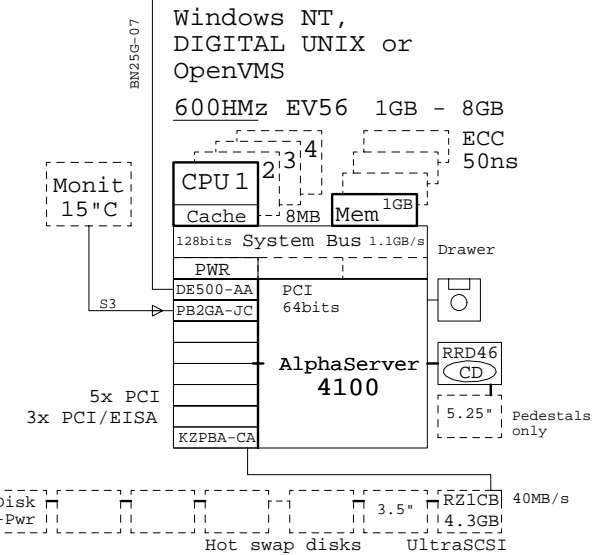

KZPBA-CA UltraSCSI SE adapter
 BN38C-02 2m SCSI cable, 68HD-VHDCI
 KZPAC-CB RAID 3-port, 8MB cache
 KZPAC-UB Cache battery
 KZPAC-SB Dual cable bulkhead
 BN37A-02 2m SCSI cbl VHDCI-VHDCI

Controllers

DE450-CA Ethernet, thin/thic/twis
 DEFPA-AB FDDI adapter, SAS MMF
 PBXNP-AA Token ring adapter
 KFPSA-AA DSSI controller
 CIPCA-BA CI controller

External options

Tape storage

DS-TL891-NT 10 cartridge DLT Lib
 BN21K-05 5m SCSI cable, FWD
 BN19C-2E Power cord, Europe
 KZPSA-BB SCSI controller, FWD

Licenses included:

- Windows NT Server 4.0, plus 10-client access license and North American English CD-kit included. For all other language of NT-systems order QB-23Cxx-SB language CD-kit.
- DIGITAL UNIX V4.0d, Base license, Unlimited User license, Server Extension license, and Internet Access Software license and Netscape's Enterprise Server 3.0.
- OpenVMS V7.1-1H1, Base license and DIGITAL Enterprise Integration Package.