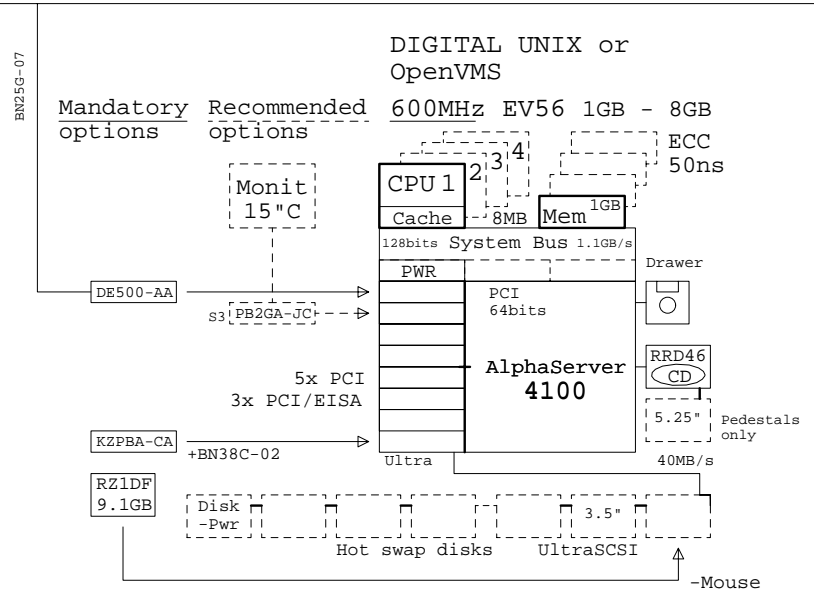

Additional CPUs, Total: 4

UNIX	KN306-AB	600MHz
OVMS	KN306-AC	600MHz

Power supplies

H7291-AA	2nd, 3rd CPU pwr
CK-BA35X-HH	2nd disk power

AlphaServer 4100

AlphaServer 4100

Controllers

DE504-BA	Fast Ethernet, Quad
DEFPA-AB	FDDI adapter, SAS MMF
PBXNP-AA	Token ring adapter
KFPASA-AA	DSSI controller
CIPCA-BA	CI controller

External options

Tape storage	
DS-TL891-NT	10 cartridge DLT Lib
BN21K-05	5m SCSI cable, FWD
BN19C-2E	Power cord, Europe
KZPSA-BB	SCSI controller, FWD

Licenses included:

- DIGITAL UNIX V4.0d, Base license, Unlimited User license, Server Extension license, and Internet Access Software license and Netscape's Enterprise Server 3.0.
- OpenVMS V7.1-1H2, Base license and DIGITAL Enterprise Integration Package.