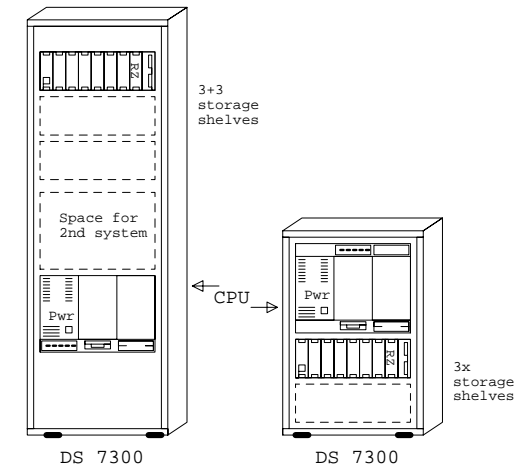

W =Worldwide
A =North America

#2 SVGA color monitor #3Country kit:kb,mouse,pwr & doc.

15" FR-PCXBV-EZ/EY	FR-PCK9W -AE GB -AG G -AM S
17" FR-PCXBV-FZ/FY	-AB B -AH NL -AN N
21" FR-PCXAV-WZ/WY	-AD DK -AI I -AP F
North/South	-AF FI -AK CH -AS E

Internal options

Memory expansion Additional W-NT CPUs 2nd,3rd system for cabinet enclosure

FR-ACSMA-AA	128MB
FR-ACSMA-AB	512MB
FR-ACSMA-AC	1GB
FR-ACSMA-AD	2GB

FR-PD03U-AA	400MHz
FR-PD03U-BA	533MHz

FR-PD03A-A9	400MHz drawer	No mem, No disk
FR-PD03A-B9	533MHz drawer	No CD-kit No NT-lic

FR-H7291-AA 2nd, 3rd power supply

FR-BA356-PD	UltraSCSI storage shelf
FR-BA35X-HK	2nd power supply
BN35S-4E	Power cord, Europe
BN20Z-4E	Power cord, US

Internal storage

Disk storage

FR-CDCBA-CA	2.1GB UltraSCSI disk
FR-CECBA-CA	4.3GB UltraSCSI disk
FR-CECCA-CA	4.3GB UltraSCSI 10krpm
FR-CFCBA-CA	9.0GB UltraSCSI disk
FR-CGCBA-CA	18GB UltraSCSI disk

FR-KZPAC-AA	RAID 1-port, 4MB cache
FR-KZPAC-CB	RAID 3-port, 8MB cache
FR-PCTAR-UB	Cache battery
FR-KZPAC-SB	Dual cable bulkhead
FR-BN37A-02	2m SCSI cbl VHDCI-VHDCI

Networks

FR-DE500-AA	Fast Ethernet 10/100
FR-DE450-CA	Ethernet, thin/thic/twis
FR-DEFFA-AB	FDDI adapter, SAS MMF
FR-DEFFA-DB	FDDI adapter, DAS MMF
FR-DEFFA-UB	FDDI adapter, SAS TP-PMD

External options

Tape storage

DS-TZ89N-TA	35/70GB DLT tape, TT
BN21K-02	SCSI cable, FWD
BN19C-2E	Power cord, Europe
KZPDA-AA	SCSI controller, FWSE

Licenses included:

Windows NT Server 4.0

digital	29-May-1998	GEA731
http://www.digital.com/golden-eggs		

DIGITAL Server 7300 Systems
GOLDEN EGGS Visual Configurations, Helsinki

This configuration is generated with fresh GOLDEN EGGS Software

NT
7300