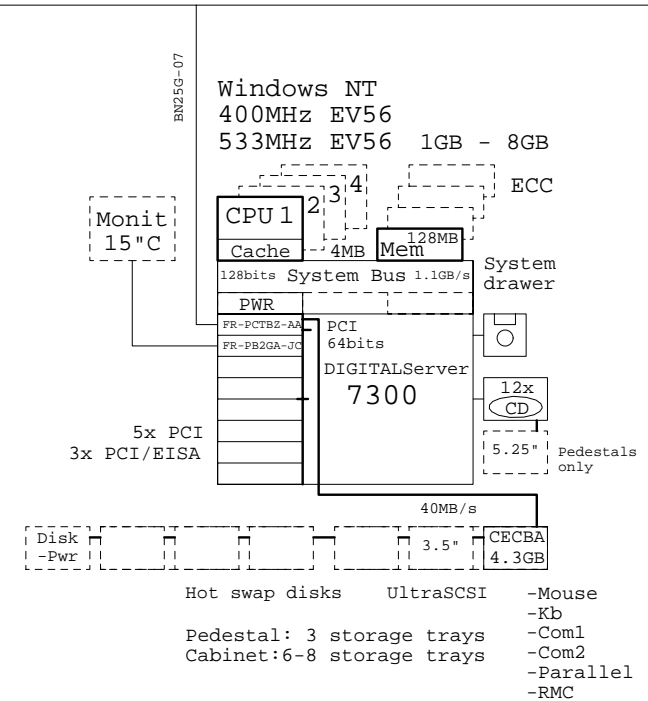

W =Worldwide
A =North America

#2 SVGA color monitor #3Country kit:kb,mouse,pwr & doc.

15" FR-PCXBV-EZ/EY	FR-PCK9W -AE GB -AG G -AM S
17" FR-PCXBV-FZ/FY	-AB B -AH NL -AN N
21" FR-PCXAV-WZ/WY	-AD DK -AI I -AP F
North/South	-AF FI -AK CH -AS E

Internal options

Memory expansion Additional W-NT CPUs 2nd,3rd system for cabinet enclosure

FR-ACSMA-AA	128MB
FR-ACSMA-AB	512MB
FR-ACSMA-AC	1GB
FR-ACSMA-AD	2GB

FR-PD03U-AA	400MHz
FR-PD03U-BA	533MHz

FR-PD03A-A9	400MHz drawer	No mem, No disk
FR-PD03A-B9	533MHz drawer	No CD-kit No NT-lic

FR-H7291-AA 2nd, 3rd power supply

FR-BA356-PD	UltraSCSI storage shelf
FR-BA35X-HK	2nd power supply
BN35S-4E	Power cord, Europe
BN20Z-4E	Power cord, US

Internal storage

Disk storage

FR-CDCBA-CA	2.1GB UltraSCSI disk
FR-CECBA-CA	4.3GB UltraSCSI disk
FR-CECCA-CA	4.3GB UltraSCSI 10krpm
FR-CFCBA-CA	9.0GB UltraSCSI disk
FR-CGCBA-CA	18GB UltraSCSI disk

FR-KZPAC-AA	RAID 1-port, 4MB cache
FR-KZPAC-CB	RAID 3-port, 8MB cache
FR-PCTAR-UB	Cache battery
FR-KZPAC-SB	Dual cable bulkhead
FR-BN37A-02	2m SCSI cbl VHDCI-VHDCI

Networks

FR-DE500-AA	Fast Ethernet 10/100
FR-DE450-CA	Ethernet, thin/thic/twis
FR-DEFFA-AB	FDDI adapter, SAS MMF
FR-DEFFA-DB	FDDI adapter, DAS MMF
FR-DEFFA-UB	FDDI adapter, SAS TP-PMD

External options

Tape storage

DS-TZ89N-TA	35/70GB DLT tape, TT
BN21K-02	SCSI cable, FWD
BN19C-2E	Power cord, Europe
KZPDA-AA	SCSI controller, FWSE

Licenses included:

Windows NT Server 4.0

digital	29-May-1998	GEA731
http://www.digital.com/golden-eggs		

DIGITAL Server 7300 Systems
GOLDEN EGGS Visual Configurations, Helsinki

This configuration is generated with fresh GOLDEN EGGS Software

NT
7300