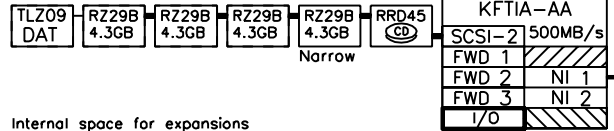

# AlphaServer 8200 Cluster

Memory Channel, 100MB/s

Fast Wide Differential SCSI

6x6 x 4.3GB = 154GB

6x6 x 4.3GB = 154GB