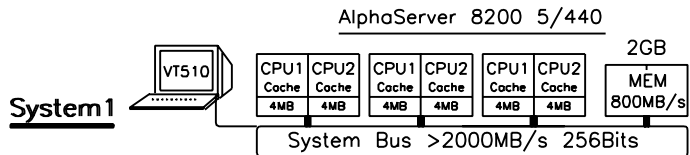

# AlphaServer 8200 Cluster

Memory Channel, 100MB/s

Fast Wide Differential SCSI

6x6 x 4.3GB = 154GB

6x6 x 4.3GB = 154GB