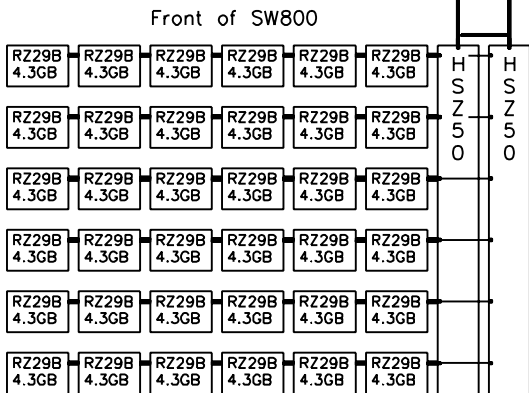

# AlphaServer 8200 Cluster

Memory Channel, 100MB/s

Fast Wide Differential SCSI

6x6 x 4.3GB = 154GB

6x6 x 4.3GB = 154GB