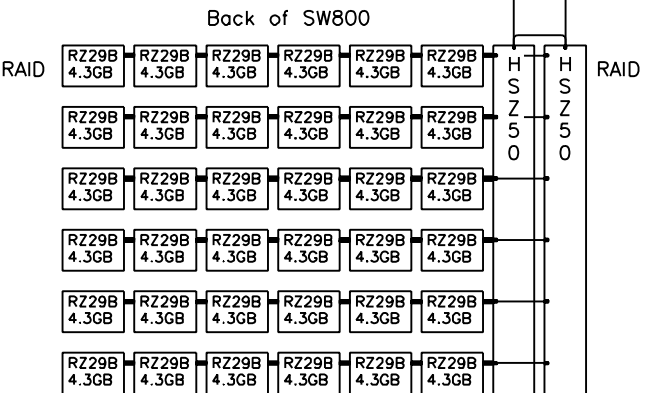

# AlphaServer 8200 Cluster

Memory Channel, 100MB/s

Fast Wide Differential SCSI

6x6 x 4.3GB = 154GB

6x6 x 4.3GB = 154GB