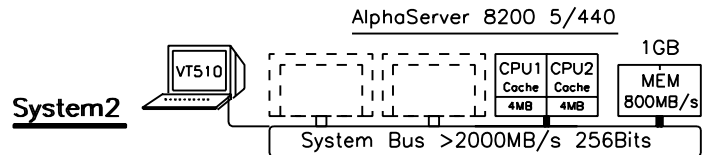

# AlphaServer 8200 Cluster

Memory Channel, 100MB/s

Fast Wide Differential SCSI

6x6 x 4.3GB = 154GB

6x6 x 4.3GB = 154GB