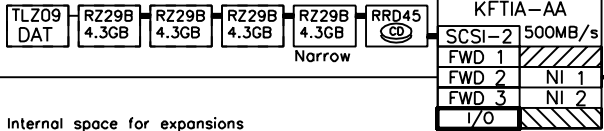

# AlphaServer 8200 Cluster

Memory Channel, 100MB/s

Fast Wide Differential SCSI

6x6 x 4.3GB = 154GB

6x6 x 4.3GB = 154GB