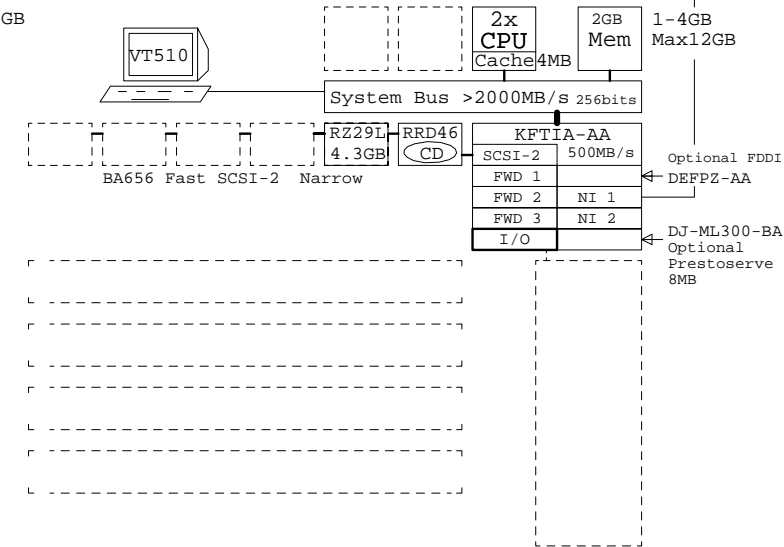

DIGITAL UNIX or
 OpenVMS
 625MHz EV56

AlphaServer 8200

Base Server

DA-282GF-A9 UNIX 2GB
 DY-282GF-A9 OVMS 2GB

DIGITAL UNIX or
 OpenVMS
 625MHz EV56

AlphaServer 8200

AlphaServer 8200

DS-BA356-JG Single ch
 DS-BA356-JH Dual ch