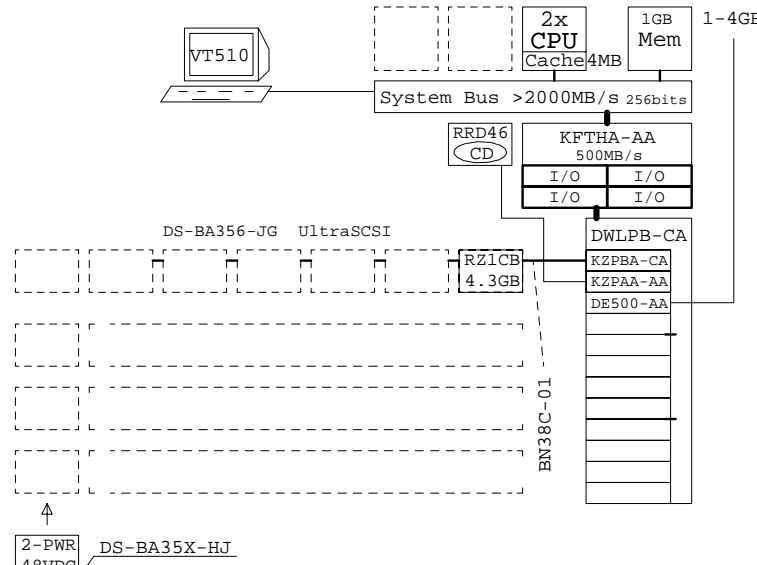

AlphaServer 8200 5/625 Systems

Expanded Base Server

DA-282GE-C9 UNIX 1GB
DA-282GF-C9 UNIX 2GB
DA-282GG-C9 UNIX 4GB

DY-282GE-C9 OVMS 1GB
DY-282GF-C9 OVMS 2GB
DY-282GG-C9 OVMS 4GB

Additional CPU modules

758P2-AX UNIX 2-cpu
758P1-AX OVMS 2-cpu

Memory modules

MS7CC-DA 512MB
MS7CC-EA 1GB
MS7CC-FA 2GB
MS7CC-GA 4GB

H7266-AD/AE
Redundant power:120/240V

H7267-AA
Battery backup

BN20P-4E
Power cord 240V

More options

DS-RZ1CB-VW 4.3GB UltraSCSI disk
DS-RZ1DB-VW 9.0GB UltraSCSI disk
DS-RZ1EF-VW 18GB UltraSCSI disk

DE500-AA Fast Ethernet 10/100
DE450-CA Ethernet, thin/thic/twis
DEFPA-AB FDDI adapter, SAS MMF
DEFPA-DB FDDI adapter, DAS MMF
DEFPA-UB FDDI adapter, SAS TP-PMD
PBXNP-AA Token ring adapter
CIPCA-BA CI controller
KZPSA-BB SCSI FWD controller
KZPBA-CA UltraSCSI SE controller

DIGITAL UNIX or
OpenVMS
625MHz EV56

AlphaServer 8200

Base Server

DA-282GF-A9 UNIX 2GB
DY-282GF-A9 OVMS 2GB

DIGITAL UNIX or
OpenVMS
625MHz EV56