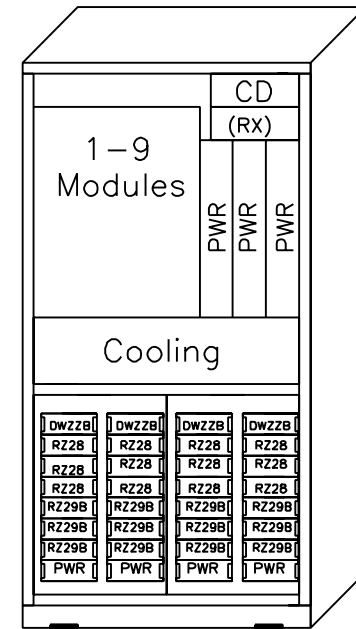

AlphaServer 8400 5/350

Computing Server:

- One Cabinet
- 12 Processors at 350MHz
- 4GB of Memory
- 18x 2.1GB = 37.8GB
- 18x 4.3GB = 77.4GB
- Tape 40GB

AlphaServer 8400

GEAS841C

digital 21-Feb-1996 Detail Layer  
GOLDas84005350b