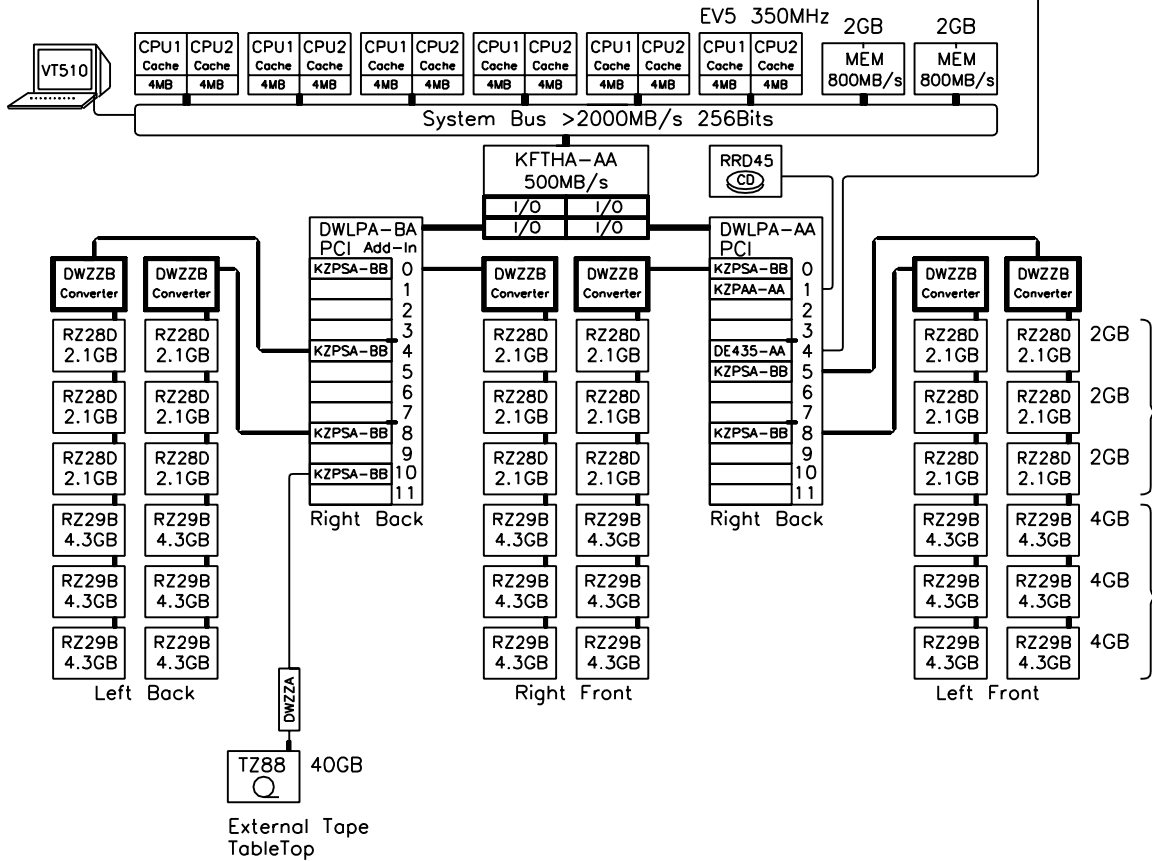

AlphaServer 8400 5/350

Computing Server:

- One Cabinet
- 12 Processors at 350MHz
- 4GB of Memory
- 18x 2.1GB = 37.8GB
- 18x 4.3GB = 77.4GB
- Tape 40GB

AlphaServer 8400

GEAS841C

digital 21-Feb-1996 Detail Layer  
GOLDas84005350b